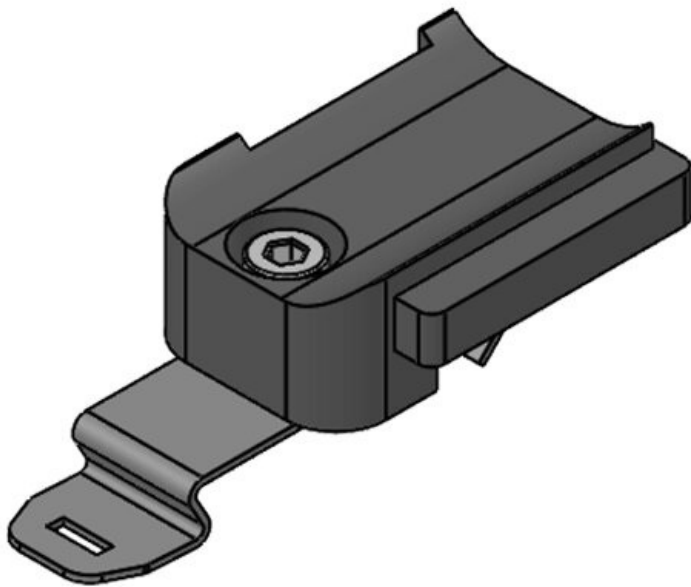

KBH 24 SF M4

Part No.	61069	Mounting	14,8 mm
EAN	4251269333	height	
	644		
Package quantity	10		
Fits KLKB | KLB:	KLKB 200 x 13, KLB 10, KLB 15, KLB 20		
Length	62,3 mm		
Width	27,1 mm		
Height	21,7 mm		

KBH 12 SC M4