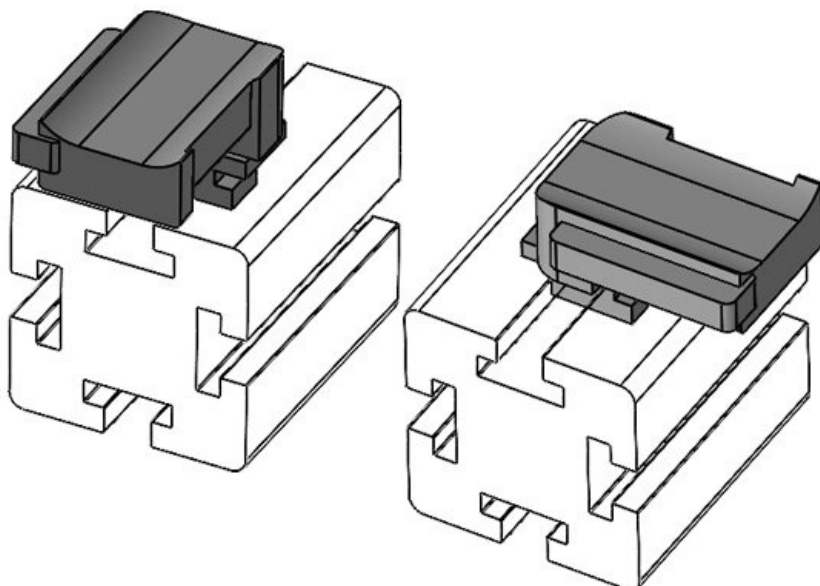

KBH-R 24 MiniTec G8

Part No.	61049.9005	Mounting	18 mm
EAN	4251269331	height	
	671		
Package quantity	50		
Fits KLKB | KLB:	KLKB 200 x 13, KLB 10, KLB 15, KLB 20		
Length	38 mm		
Width	24,5 mm		
Height	24 mm