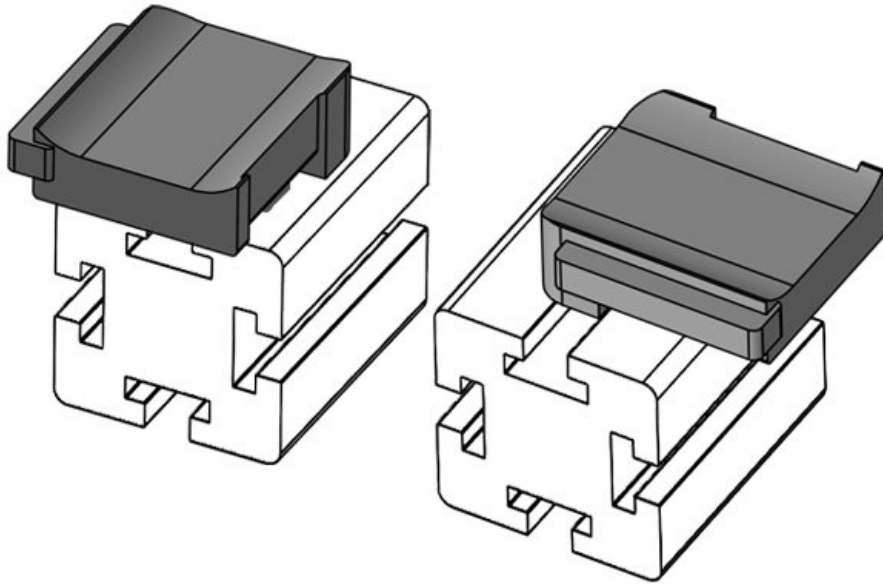

KBH-R 36 Bosch Rexroth G8

Part No.	61056.9005	Mounting	19 mm
EAN	4251269331	height	
Package quantity	50		
Fits KLKB | KLB:	KLKB 300 x 17, KLB 15, KLB 20, KLB 25		
Length	43 mm		
Width	36,5 mm		
Height	22,5 mm