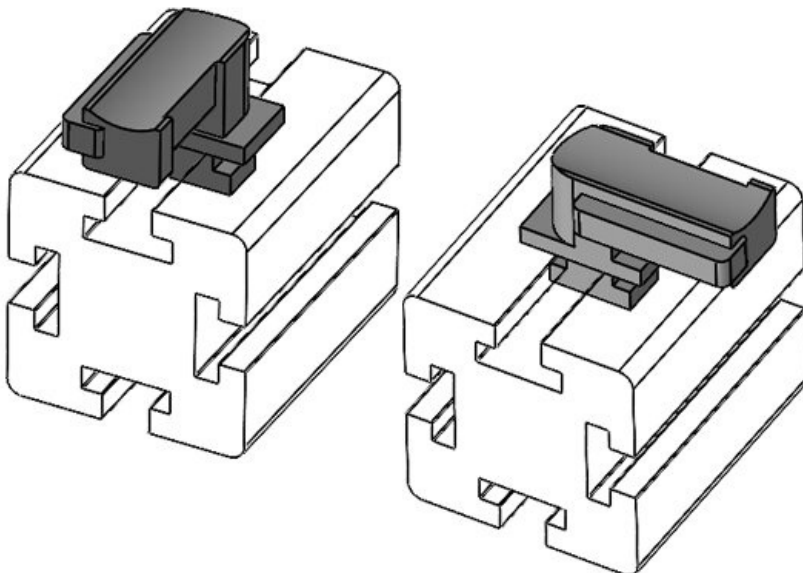

KBH-R 12 MiniTec G8

Part No.	61048	Mounting	16,5 mm
EAN	4251269331	height	
	473		
Package quantity	10		
Fits KLKB | KLB:	KLKB 200 x 13, KLB 10, KLB 15		
Length	34 mm		
Width	13,5 mm		
Height	23 mm