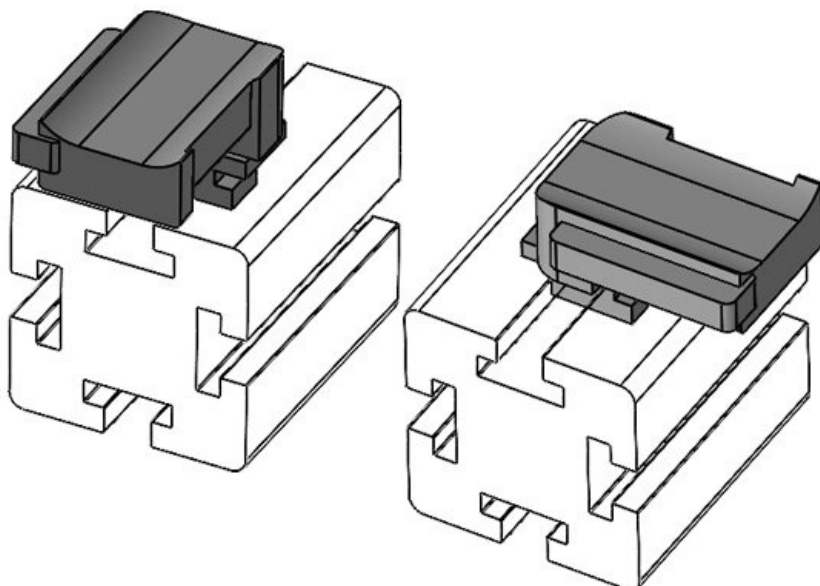

KBH-R 24 Bosch Rexroth G8

Part No.	61055.9005	Mounting	18 mm
EAN	4251269331	height	
	732		
Package quantity	50		
Fits KLKB |	KLKB 200 x		
KLB:	13, KLB 10,		
	KLB 15, KLB		
	20		
Length	38 mm		
Width	24,5 mm		
Height	22,5 mm