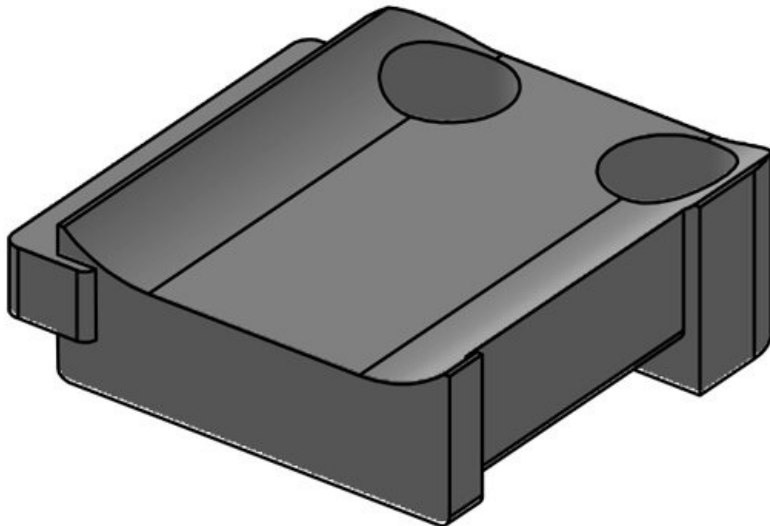

KBH-S 36-2 M5

Part No.	61033.9005	No. of screw	2
EAN	4251269331	holes	
	626	Diam. of screw	5,3 mm
Package quantity	50	holes	
Fits KLKB | KLB:	KLKB 300 x 17, KLB 15, KLB 20, KLB 25		
Length	43 mm		
Width	36,5 mm		
Height	16 mm