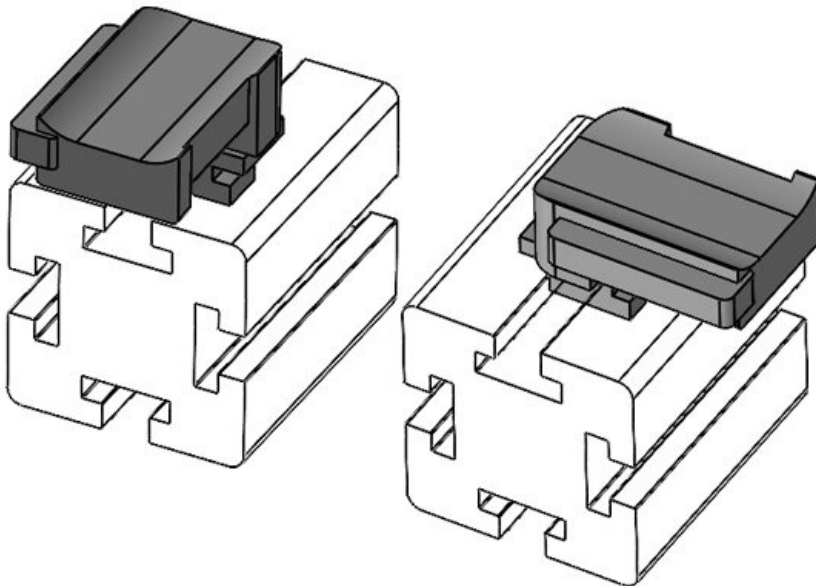

KBH-R 24 80/20 (40 x 40 mm)

Part No.	61089	Mounting	18 mm
EAN	4251269335	height	
Package quantity	020		
Fits KLKB | KLB:	10		
	KLKB 200 x 13, KLB 10, KLB 15, KLB 20		
Length	38 mm		
Width	24,5 mm		
Height	25 mm