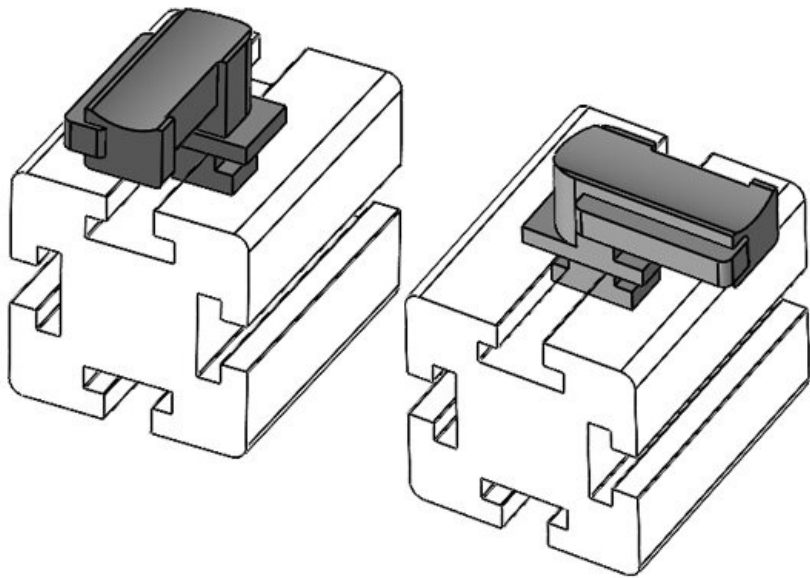

KBH-R 12 MiniTec G8

Part No.	61048.9005	Mounting	16,5 mm
EAN	4251269331	height	
	664		
Package quantity	50		
Fits KLKB | KLB:	KLKB 200 x 13, KLB 10, KLB 15		
Length	34 mm		
Width	13,5 mm		
Height	23 mm