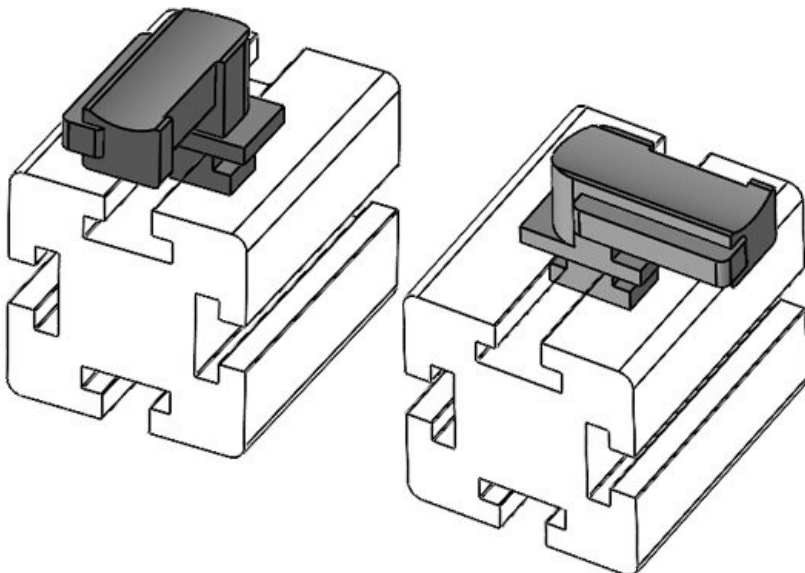

KBH-R 12 MiniTec / item G8

Part No.	61051	Mounting	16,5 mm
EAN	4251269331	height	
Package quantity	10		
Fits KLKB | KLB:	KLKB 200 x 13, KLB 10, KLB 15		
Length	34 mm		
Width	13,5 mm		
Height	24,5 mm