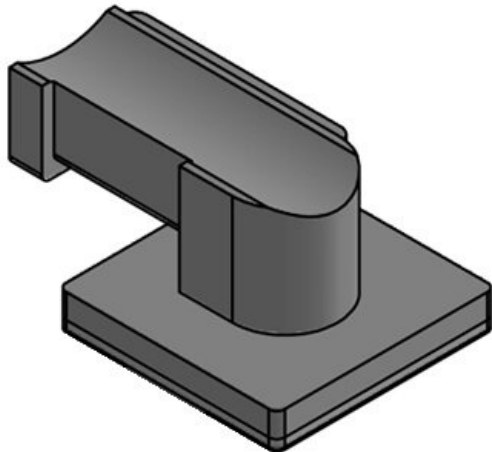

KBH-KS 12

Part No. **61080.9005**
EAN **4251269334**
894
Package quantity **50**
Fits KLKB | **KLKB 200 x**
KLB: **13, KLB 10,**
KLB 15
Length **41 mm**
Width **27 mm**
Height **18 mm**