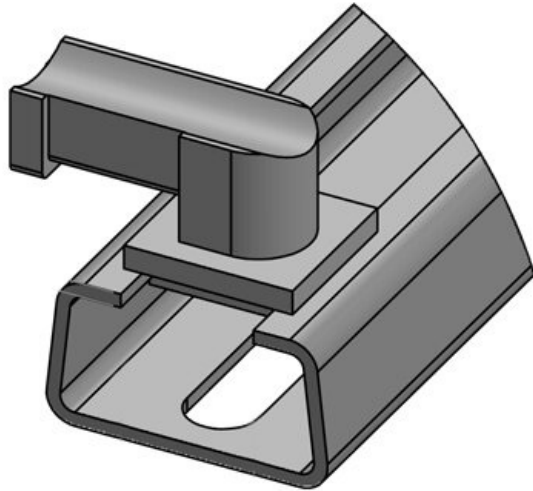

KBH-R 12 C

Part No.	61076.9005	Mounting	16,5 mm
EAN	4251269334	height	
Package quantity	50		
Fits KLKB | KLB:	KLKB 200 x 13, KLB 10, KLB 15		
Length	38 mm		
Width	20 mm		
Height	21 mm