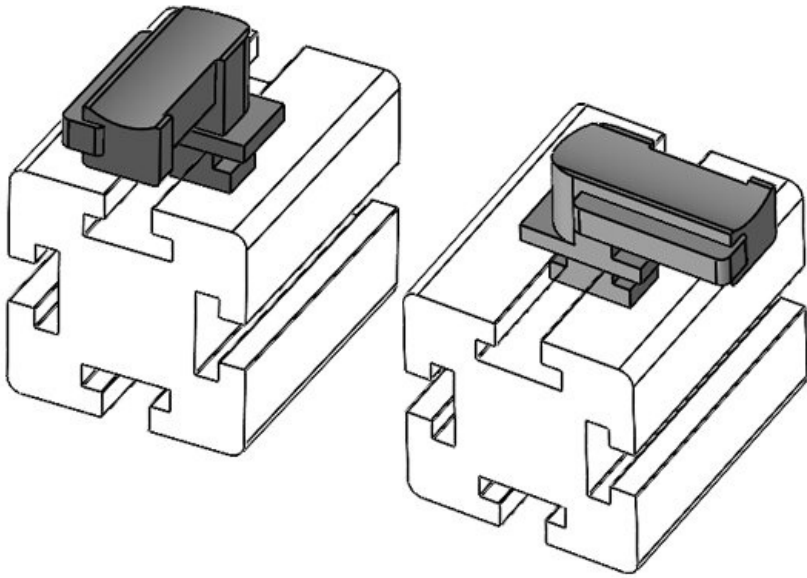

KBH-R 12 item G6

Part No.	61061.9005	Mounting	16,5 mm
EAN	4251269333	height	
	521		
Package quantity	50		
Fits KLKB | KLB:	KLKB 200 x 13, KLB 10, KLB 15		
Length	34 mm		
Width	13,5 mm		
Height	24,5 mm