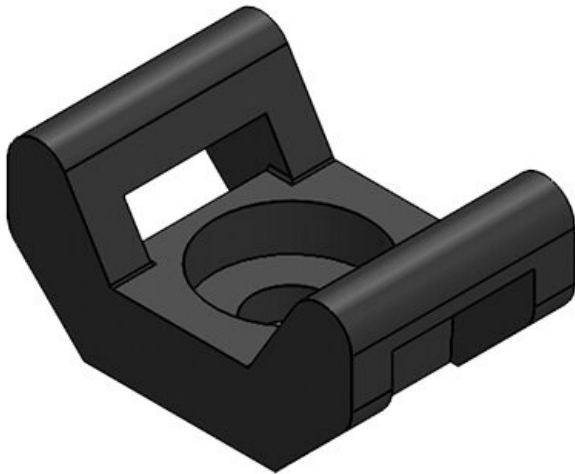

KBH-S 36-2 M5

Part No.	61033	No. of screw	2
EAN	4251269331	holes	
	381	Diam. of screw	5,3 mm
Package quantity	10	holes	
Fits KLKB KLB:	KLKB 300 x 17, KLB 15, KLB 20, KLB 25		
Length	43 mm		
Width	36,5 mm		
Height	16 mm		

KBH-S 36-2 M5

Part No.	61033.9005	No. of screw	2
EAN	4251269331	holes	
	626	Diam. of screw	5,3 mm
Package quantity	50	holes	
Fits KLKB KLB:	KLKB 300 x 17, KLB 15, KLB 20, KLB 25		
Length	43 mm		
Width	36,5 mm		
Height	16 mm		

KBH-S

Part No. **61019**
EAN **4251269315**
909
Package **100**
quantity
Fits KLKB | **KLKB 200 ×**
KLB: **7, KLKB 200**
× 13, KLB 10
No. of screw **1**
holes
Diam. of screw **5,3 mm**
holes

KBH-SB

Part No. **61002**
EAN **4251269315**
824
Package **100**
quantity
Fits KLKB | **KLKB 200 ×**
KLB: **7**
No. of screw **1**
holes
Diam. of screw **5,3 mm**
holes