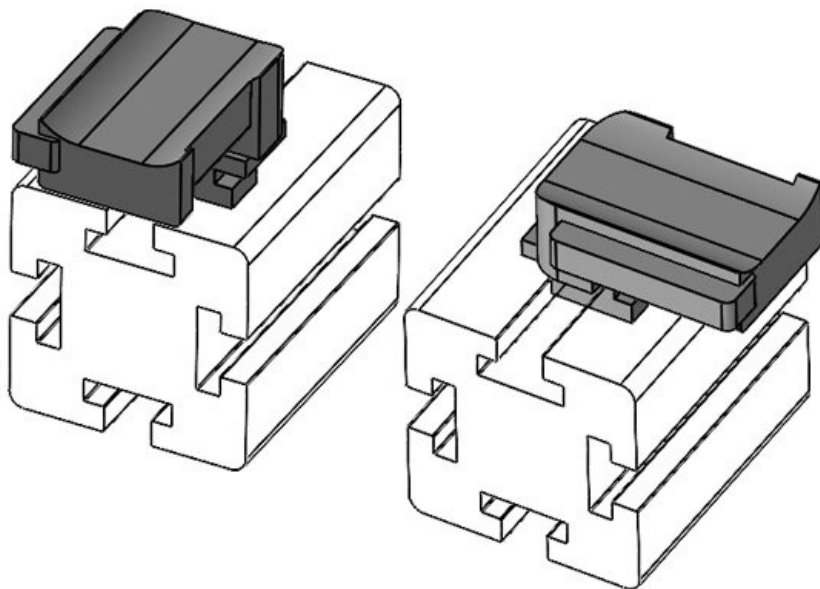

KBH-R 24 MiniTec G8

Part No.	61049	Mounting	18 mm
EAN	4251269331	height	
	480		
Package quantity	10		
Fits KLKB | KLB:	KLKB 200 x 13, KLB 10, KLB 15, KLB 20		
Length	38 mm		
Width	24,5 mm		
Height	24 mm