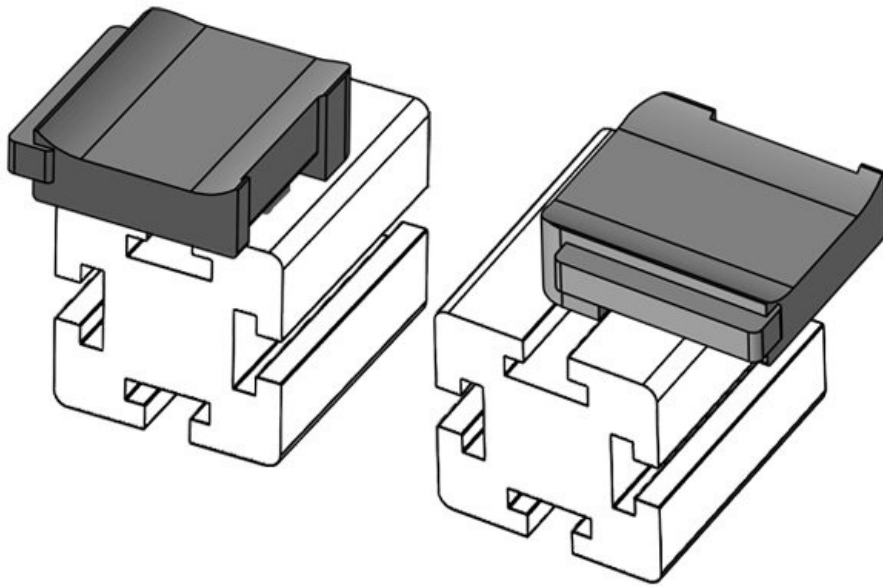

KBH-R 36 MiniTec G8

Part No.	61050	Mounting	19 mm
EAN	4251269331	height	
Package quantity	10		
Fits KLKB | KLB:	KLKB 300 x 17, KLB 15, KLB 20, KLB 25		
Length	43 mm		
Width	36,5 mm		
Height	23 mm