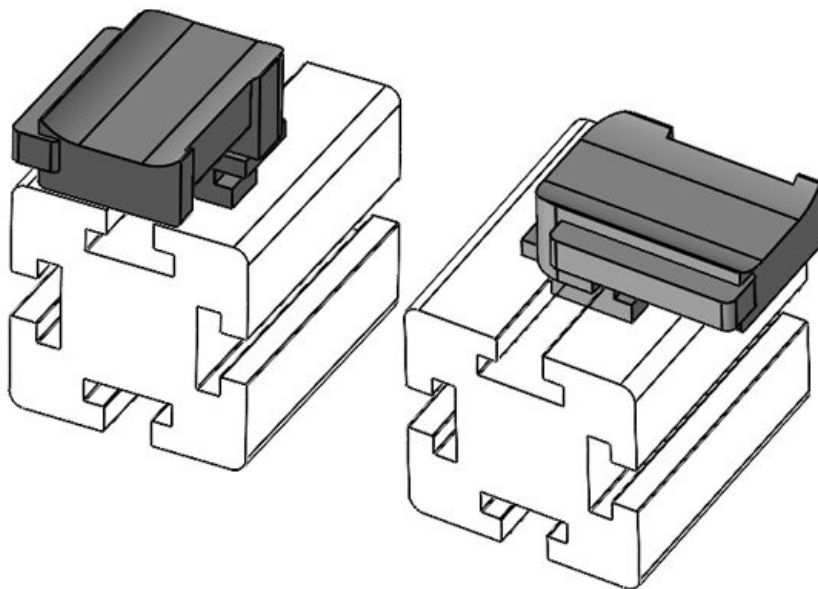

KBH-R 24 80/20 (25 x 25 mm)

Part No.	61085	Mounting	18 mm
EAN	4251269334	height	
Package quantity	948		
Fits KLKB | KLB:	10		
	KLKB 200 x 13, KLB 10, KLB 15, KLB 20		
Length	38 mm		
Width	24,5 mm		
Height	23 mm