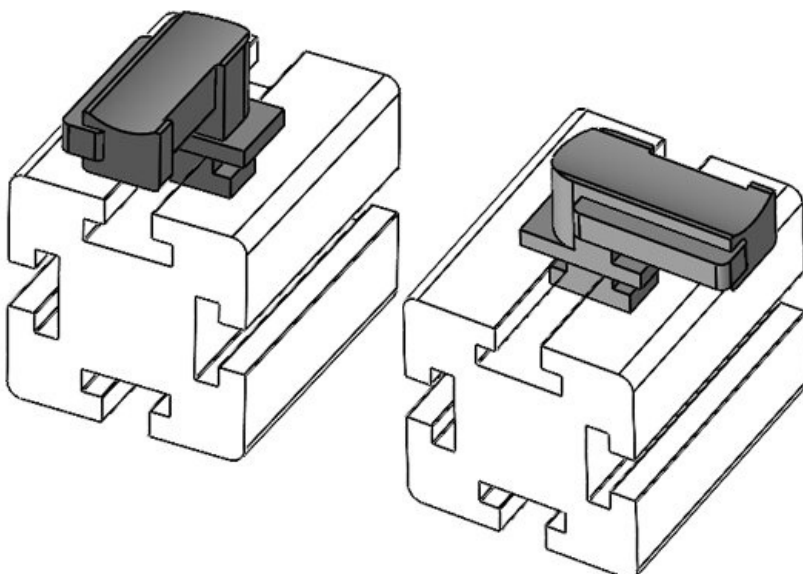

KBH-R 12 80/20 (40 x 40 mm)

Part No.	61088	Mounting	16,5 mm
EAN	4251269335	height	
Package quantity	10		
Fits KLKB | KLB:	KLKB 200 x 13, KLB 10, KLB 15		
Length	34 mm		
Width	13,5 mm		
Height	21 mm