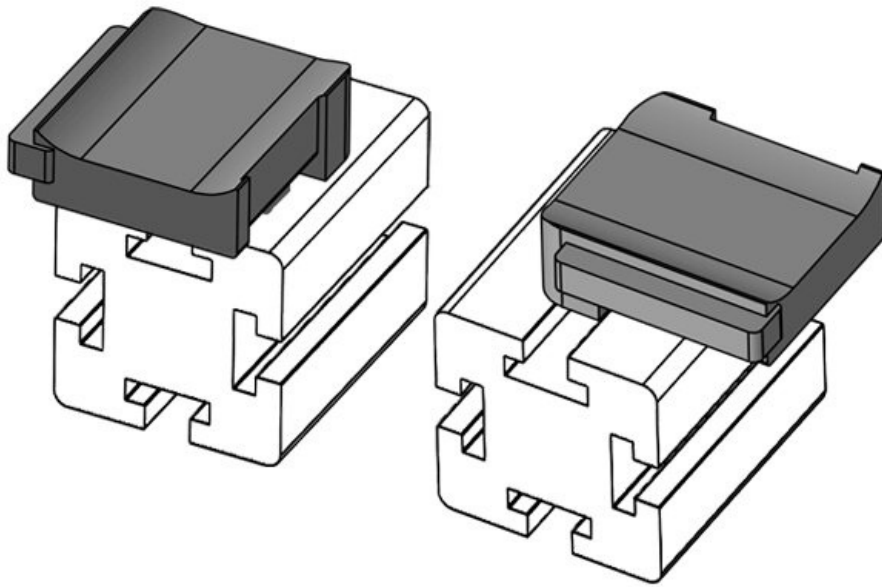

KBH-R 36 80/20 (40 x 40 mm)

Part No.	61090	Mounting	19 mm
EAN	4251269335	height	
	037		
Package quantity	10		
Fits KLKB | KLB:	KLKB 300 x 17, KLB 15, KLB 20, KLB 25		
Length	43 mm		
Width	36,5 mm		
Height	26 mm