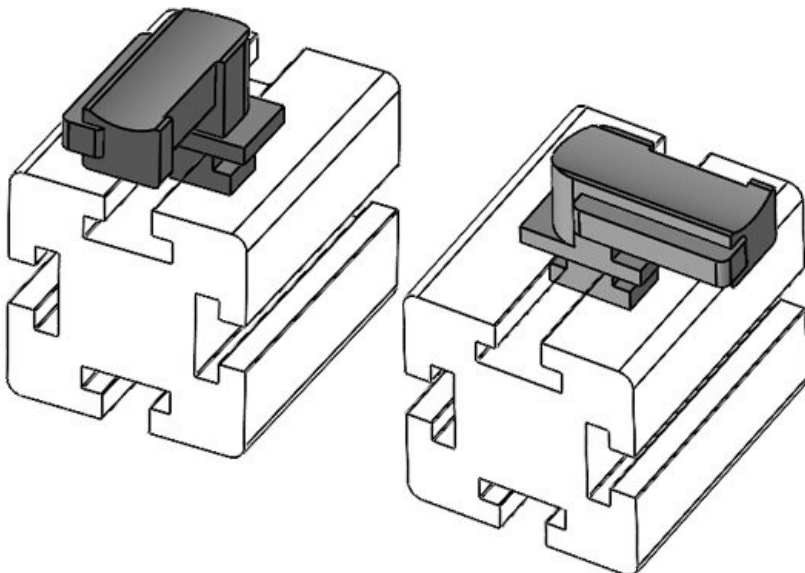

KBH-R 12 Bosch Rexroth G10

Part No.	61057	Mounting	16,5 mm
EAN	4251269331	height	
Package quantity	10		
Fits KLKB | KLB:	KLKB 200 x 13, KLB 10, KLB 15		
Length	34 mm		
Width	13,5 mm		
Height	26 mm