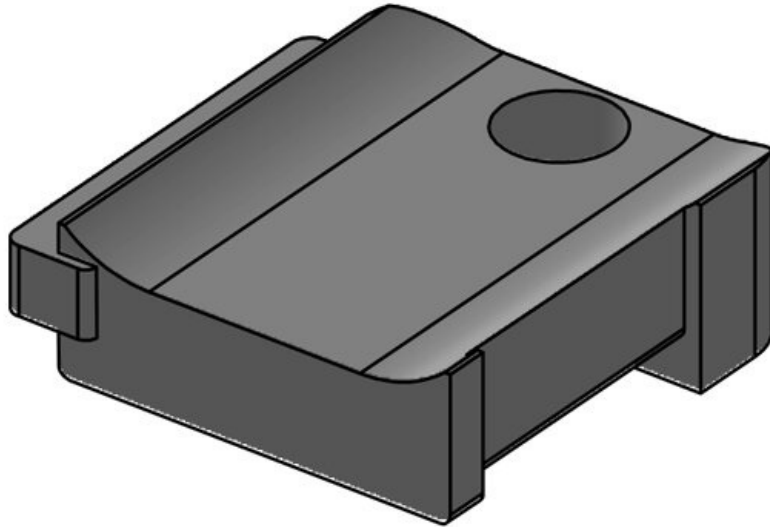

KBH-S 24 M5

Part No.	61031	No. of screw	1
EAN	4251269331	holes	
	367	Diam. of screw	5,3 mm
Package quantity	10	holes	
Fits KLKB	KLKB 200 x		
KLB:	13, KLB 10,		
	KLB 15, KLB		
	20		
Length	38 mm		
Width	24,5 mm		
Height	14,8 mm		

KBH-S 24 M5

Part No.	61031.9005	No. of screw	1
EAN	4251269331	holes	
	602	Diam. of screw	5,3 mm
Package quantity	50	holes	
Fits KLKB	KLKB 200 x		
KLB:	13, KLB 10,		
	KLB 15, KLB		
	20		
Length	38 mm		
Width	24,5 mm		
Height	14,8 mm		