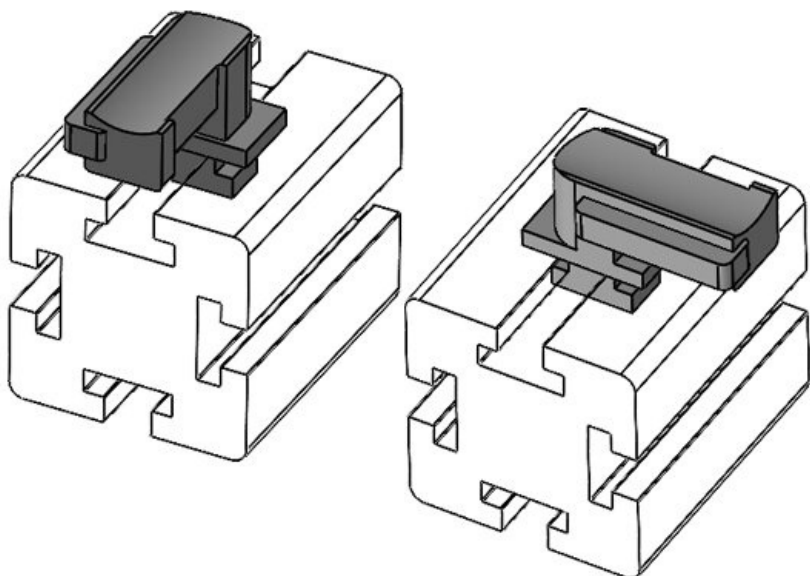

KBH-R 12 80/20 (25 x 25 mm)

Part No.	61084	Mounting	16,5 mm
EAN	4251269334	height	
	931		
Package quantity	10		
Fits KLKB | KLB:	KLKB 200 x 13, KLB 10, KLB 15		
Length	34 mm		
Width	13,5 mm		
Height	19 mm