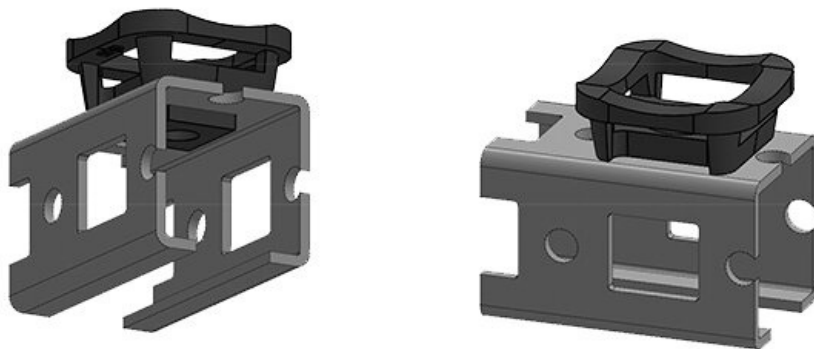

KBH-R

Part No. **61018**
EAN **4251269315**
893
Package quantity **100**
Fits KLKB | **KLKB 200 x**
KLB: **7, KLKB 200**
x 13, KLB 10

KBH-R 12 R G9.5