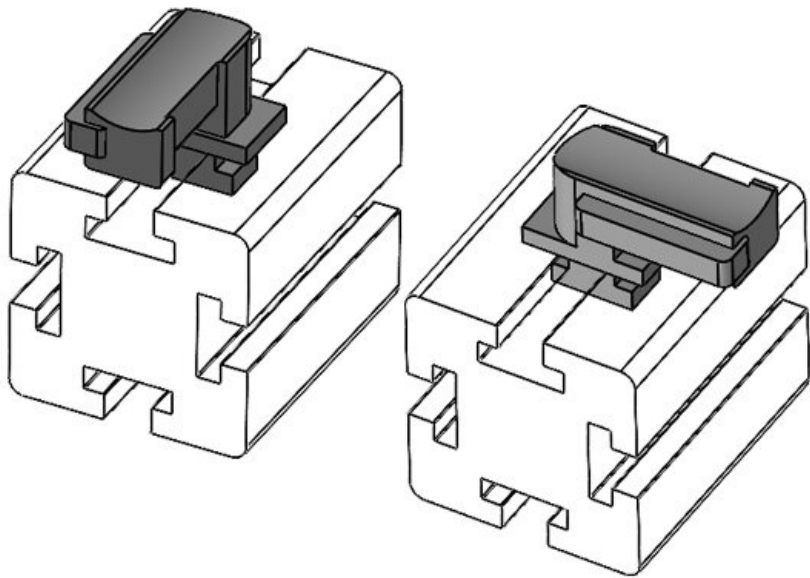

KBH-R 12 Bosch Rexroth G10

Part No.	61057.9005	Mounting	16,5 mm
EAN	4251269331	height	
Package quantity	756		
Fits KLKB | KLB:	50		
	KLKB 200 x 13, KLB 10, KLB 15		
Length	34 mm		
Width	13,5 mm		
Height	26 mm