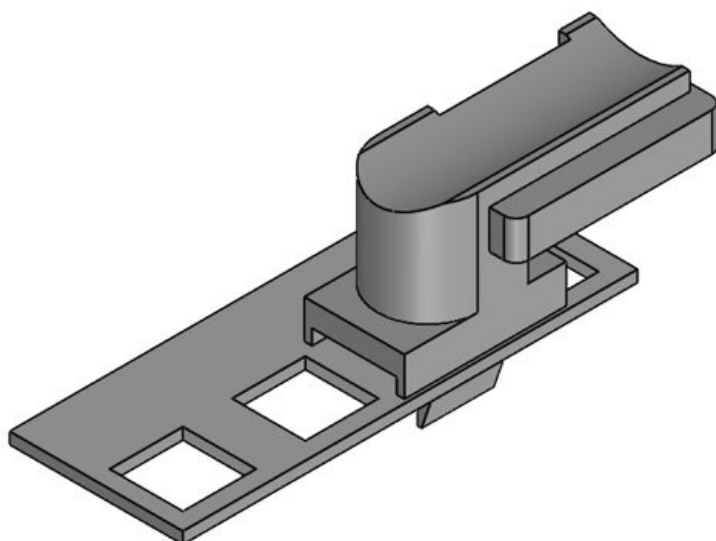

KBH-R

Part No. **61018**
EAN **4251269315**
893
Package quantity **100**
Fits KLKB | **KLKB 200 x**
KLB: **7, KLKB 200**
x 13, KLB 10

KBH-R 12 R G9.5

Part No. **61073** Mounting height **16,5 mm**
EAN **4251269333**
750
Package quantity **10**
Fits KLKB | **KLKB 200 x**
KLB: **13, KLB 10,**
KLB 15
Length **34 mm**
Width **13,5 mm**
Height **24,5 mm**

KBH-R 12 R G9.5

Part No. **61073.9005** Mounting height **16,5 mm**
EAN **4251269333**
781
Package quantity **50**
Fits KLKB | **KLKB 200 x**
KLB: **13, KLB 10,**
KLB 15
Length **34 mm**
Width **13,5 mm**
Height **24,5 mm**