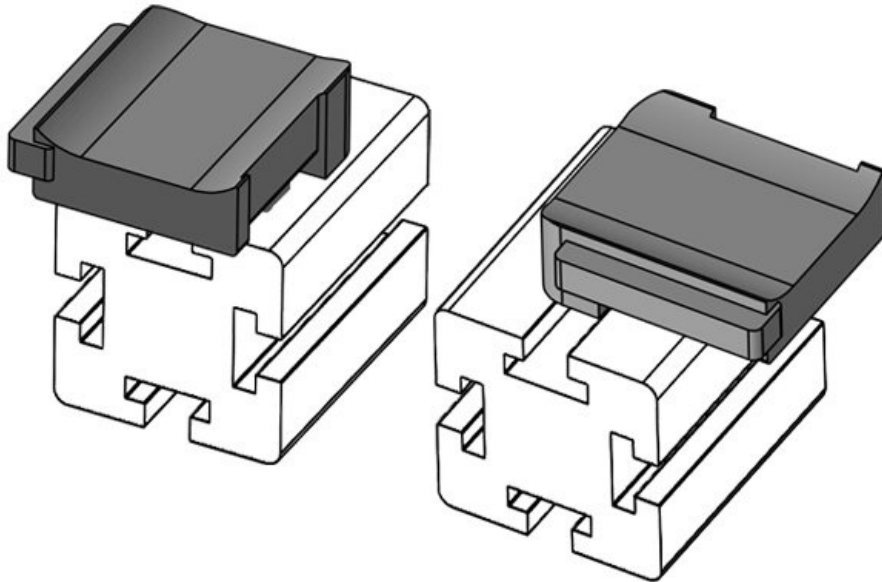

KBH-R 36 Bosch Rexroth G10

Part No.	61059.9005	Mounting	19 mm
EAN	4251269331	height	
	770		
Package quantity	50		
Fits KLKB | KLB:	KLKB 300 x 17, KLB 15, KLB 20, KLB 25		
Length	43 mm		
Width	36,5 mm		
Height	26 mm