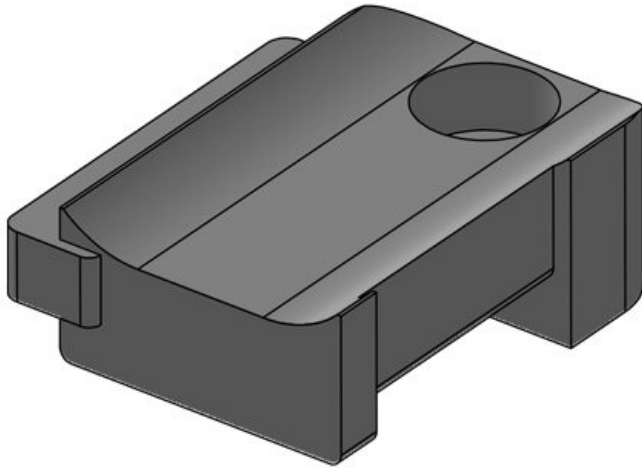

KBH-S 24 M5

Part No.	61031	No. of screw	1
EAN	4251269331	holes	
	367	Diam. of screw	5,3 mm
Package quantity	10	holes	
Fits KLKB |	KLKB 200 x		
KLB:	13, KLB 10,		
	KLB 15, KLB		
	20		
Length	38 mm		
Width	24,5 mm		
Height	14,8 mm