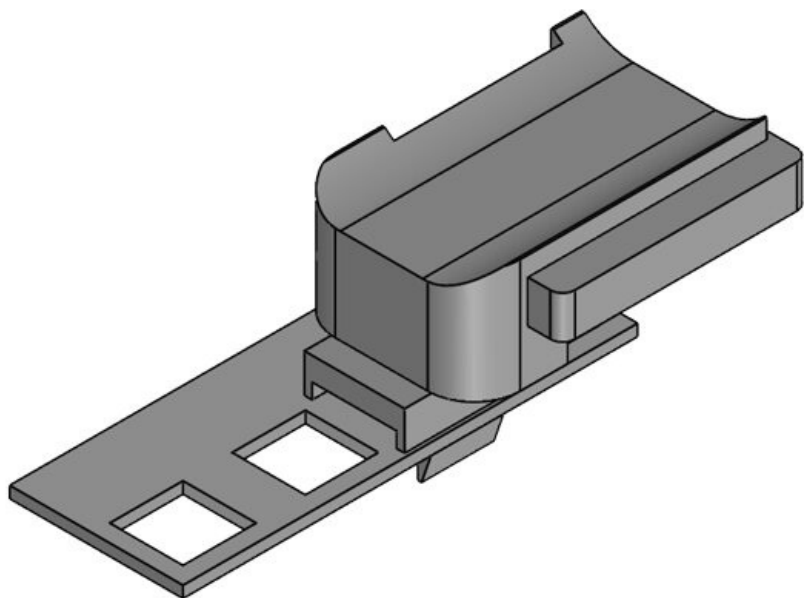

KBH-R 24 R G9.5

Part No.	61074	Mounting	18 mm
EAN	4251269333	height	
	767		
Package quantity	10		
Fits KLKB | KLB:	KLKB 200 x 13, KLB 10, KLB 15, KLB 20		
Length	38 mm		
Width	24,5 mm		
Height	26 mm