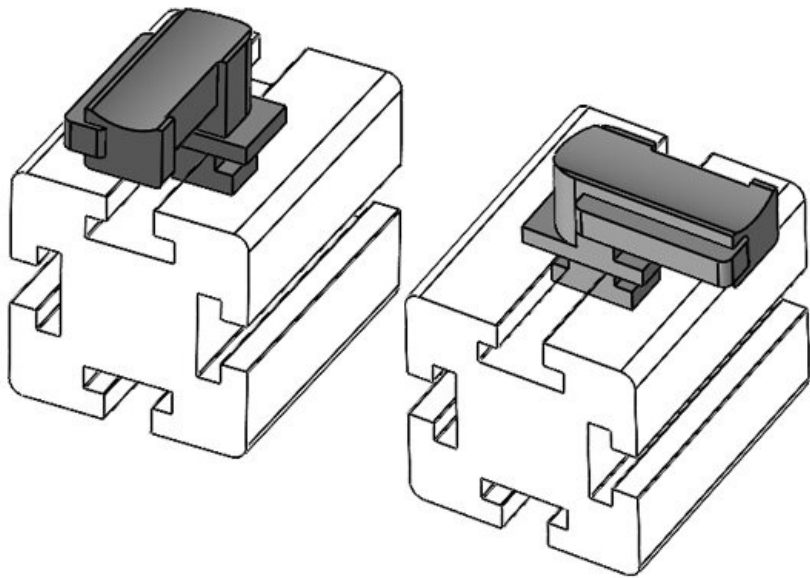

KBH-R 12 Bosch Rexroth G8

Part No.	61054.9005	Mounting	16,5 mm
EAN	4251269331	height	
	725		
Package quantity	50		
Fits KLKB |	KLKB 200 x		
KLB:	13, KLB 10,		
	KLB 15		
Length	34 mm		
Width	13,5 mm		
Height	22,5 mm