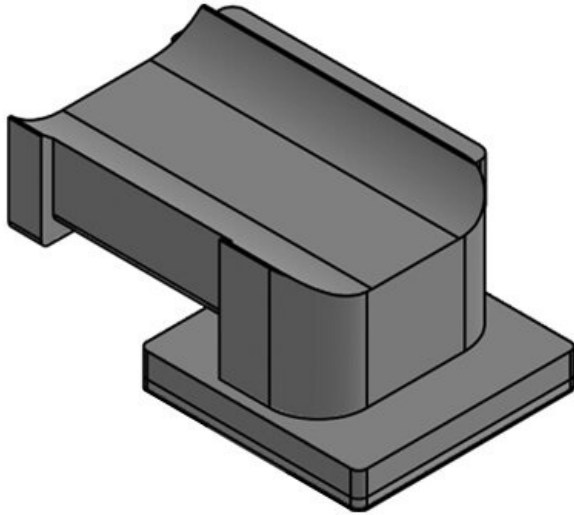

Part No. **61081**
EAN **4251269334**
863
Package quantity **10**
Fits KLKB | **KLKB 200 x**
KLB: **13, KLB 10,**
KLB 15, KLB
20
Length **45,5 mm**
Width **27 mm**
Height **19 mm**