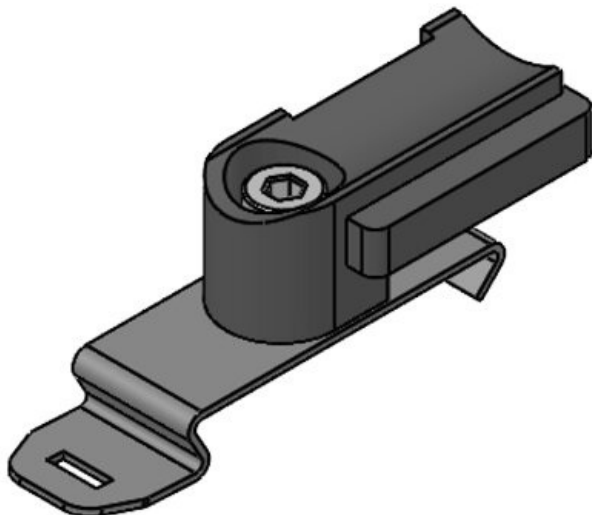

KBH 12 SF M4

Part No. **61068** Mounting height **13,5 mm**
EAN **4251269333**
637
Package quantity **10**
Fits KLKB | **KLKB 200 x**
KLB: **13, KLB 10,**
KLB 15
Length **57,3 mm**
Width **14 mm**
Height **20,4 mm**