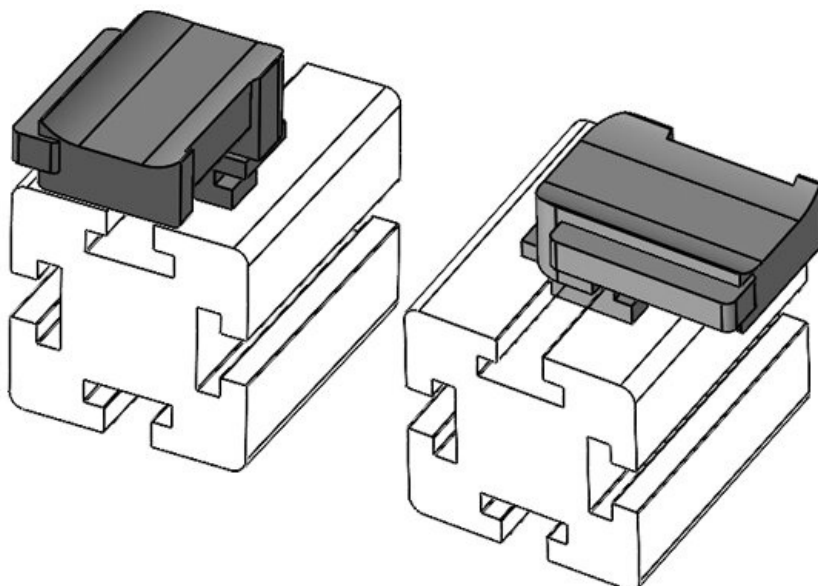

KBH-R 24 80/20 (25 x 25 mm)

Part No.	61085.9005	Mounting	18 mm
EAN	4251269334	height	
Package quantity	986		
Fits KLKB | KLB:	50		
	KLKB 200 x 13, KLB 10, KLB 15, KLB 20		
Length	38 mm		
Width	24,5 mm		
Height	23 mm