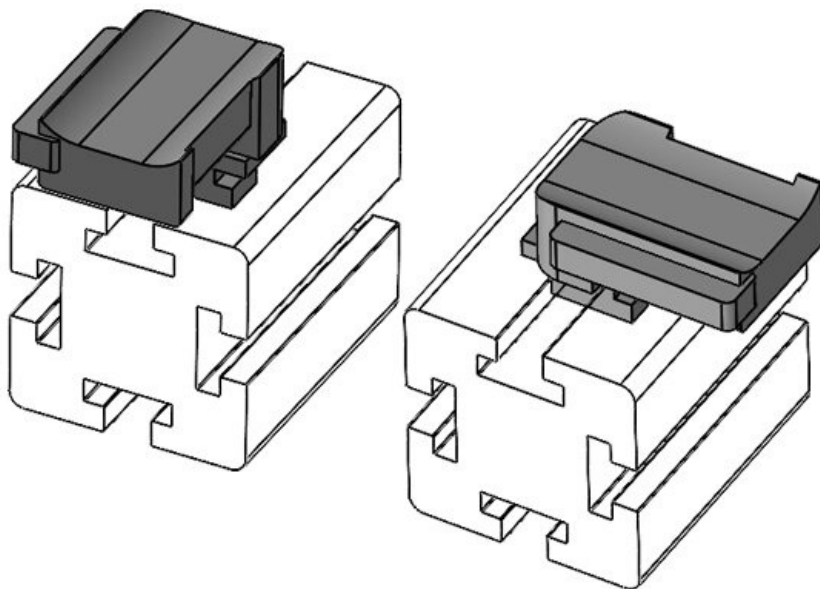

KBH-R 24 MiniTec / item G8

Part No.	61052	Mounting	18 mm
EAN	4251269331	height	
Package quantity	510		
Fits KLKB | KLB:	10		
Length	KLKB 200 x 13, KLB 10, KLB 15, KLB 20		
Width	38 mm		
Height	24,5 mm		
	26 mm