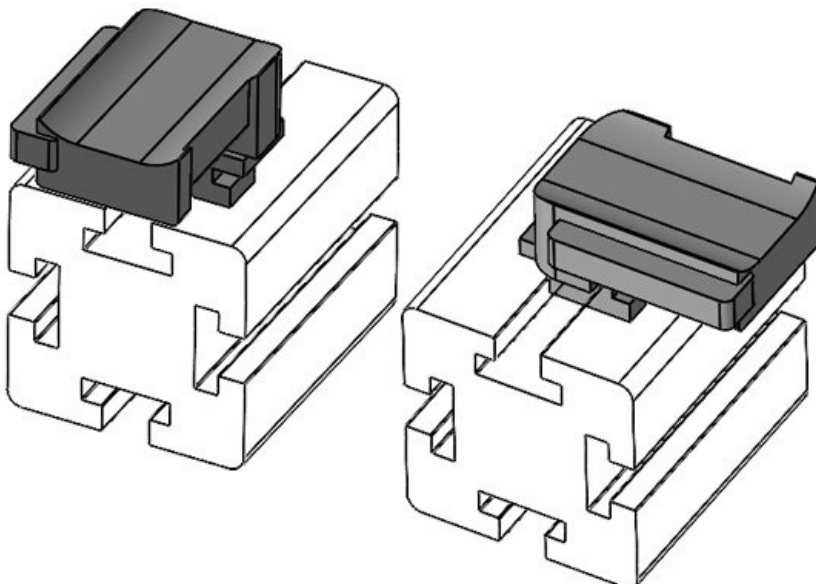

KBH-R 24 80/20 (40 x 40 mm)

Part No.	61089.9005	Mounting	18 mm
EAN	4251269335	height	
Package quantity	068		
Fits KLKB | KLB:	50		
	KLKB 200 x 13, KLB 10, KLB 15, KLB 20		
Length	38 mm		
Width	24,5 mm		
Height	25 mm