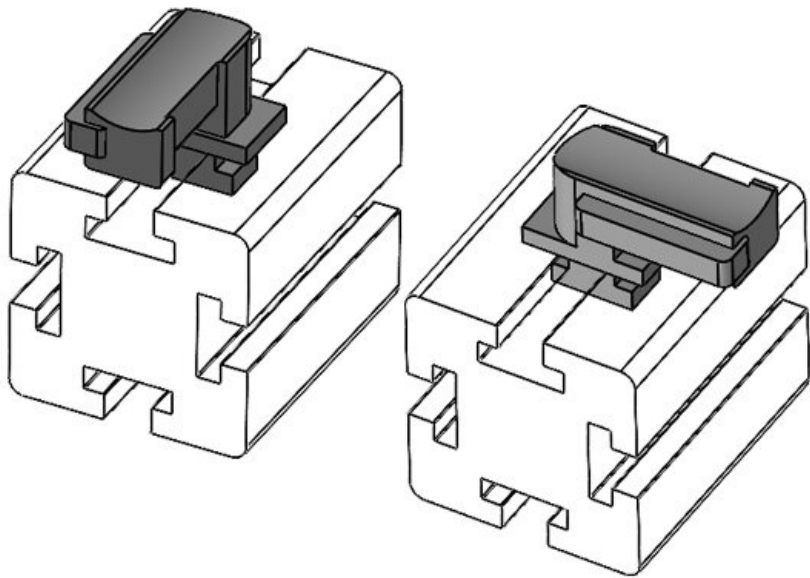

KBH-R 12 MiniTec / item G8

Part No.	61051.9005	Mounting	16,5 mm
EAN	4251269331	height	
Package quantity	695		
Fits KLKB | KLB:	50		
Length	KLKB 200 x 13, KLB 10, KLB 15		
Width	34 mm		
Height	13,5 mm		
	24,5 mm