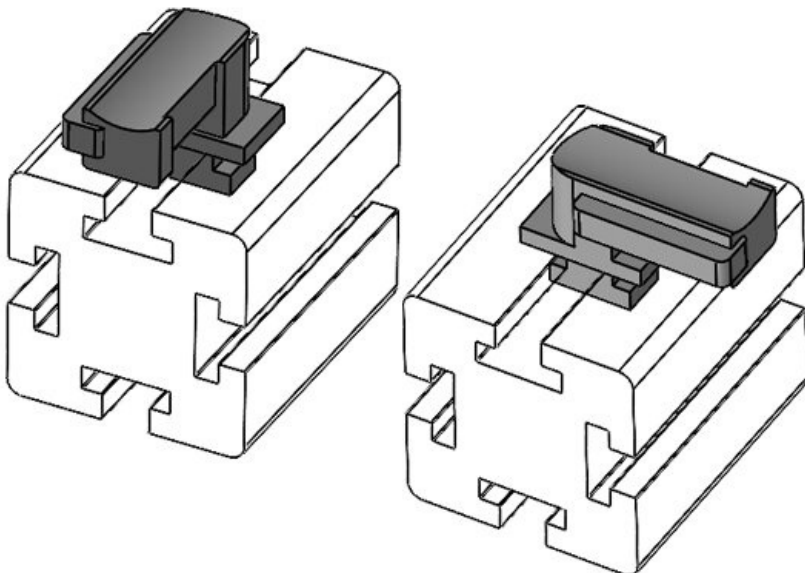

KBH-R 12 item G6

Part No.	61061	Mounting	16,5 mm
EAN	4251269333	height	
	484		
Package quantity	10		
Fits KLKB | KLB:	KLKB 200 x 13, KLB 10, KLB 15		
Length	34 mm		
Width	13,5 mm		
Height	24,5 mm