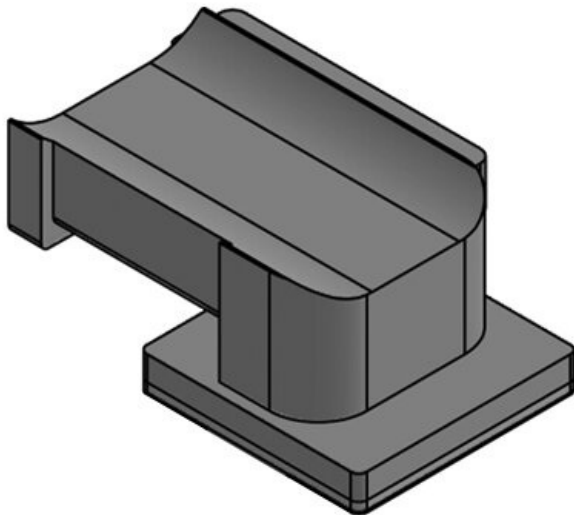

Part No. **61081.9005**
EAN **4251269334**
900
Package quantity **50**
Fits KLKB | **KLKB 200 x**
KLB: **13, KLB 10,**
KLB 15, KLB
20
Length **45,5 mm**
Width **27 mm**
Height **19 mm**