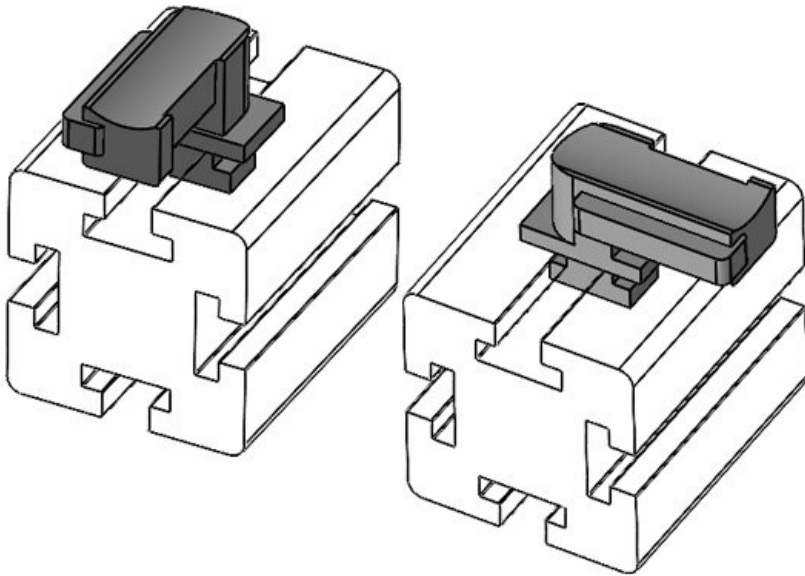

KBH-R 12 80/20 (40 x 40 mm)

Part No.	61088.9005	Mounting	16,5 mm
EAN	4251269335	height	
Package quantity	051		
Fits KLKB | KLB:	50		
	KLKB 200 x 13, KLB 10, KLB 15		
Length	34 mm		
Width	13,5 mm		
Height	21 mm