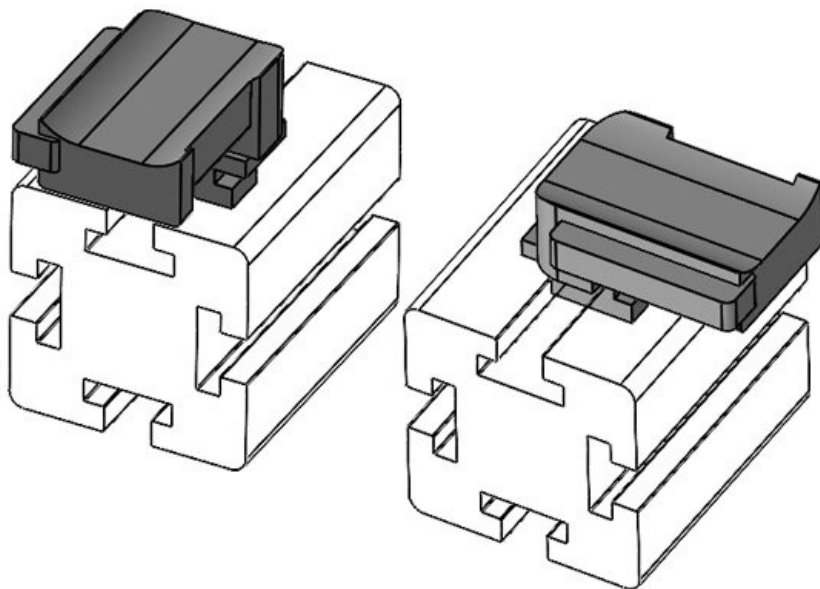

KBH-R 24 Bosch Rexroth G8

Part No.	61055	Mounting	18 mm
EAN	4251269331	height	
	541		
Package quantity	10		
Fits KLKB |	KLKB 200 x		
KLB:	13, KLB 10,		
	KLB 15, KLB		
	20		
Length	38 mm		
Width	24,5 mm		
Height	22,5 mm