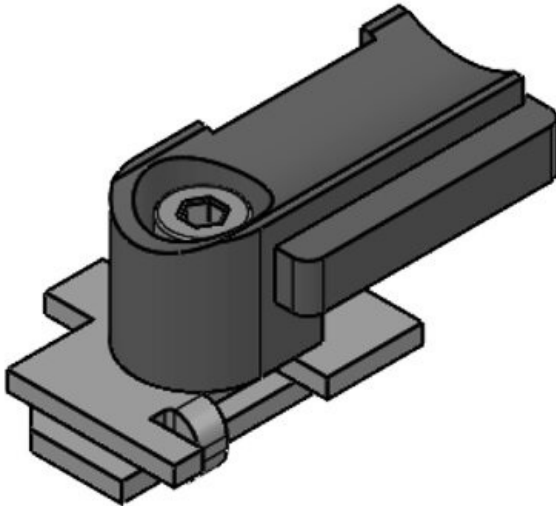

Part No.	61070	Mounting	13,5 mm
EAN	4251269333	height	
	675		
Package quantity	10		
Fits KLKB | KLB:	KLKB 200 x 13, KLB 10, KLB 15		
Length	41 mm		
Width	22,5 mm		
Height	20 mm