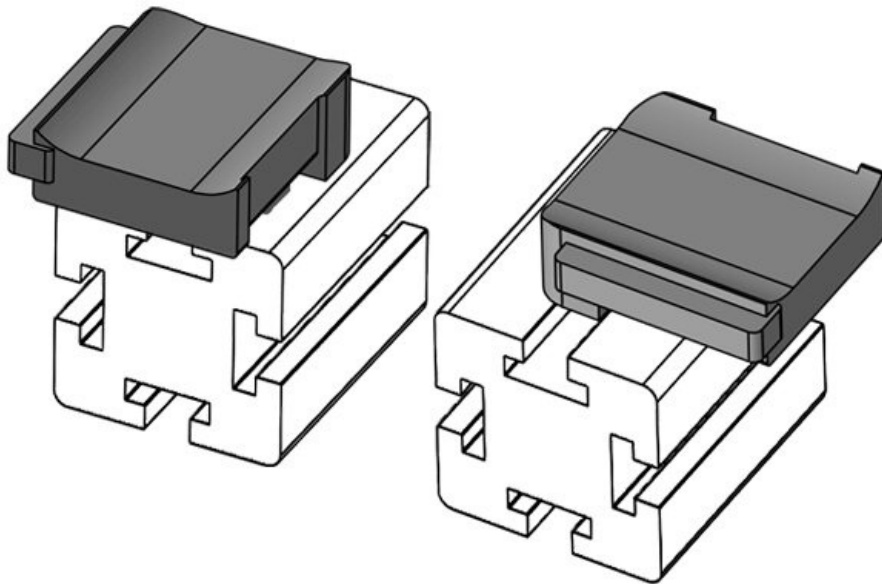

KBH-R 36 80/20 (25 x 25 mm)

Part No.	61086.9005	Mounting	19 mm
EAN	4251269334	height	
Package quantity	50		
Fits KLKB | KLB:	KLKB 300 x 17, KLB 15, KLB 20, KLB 25		
Length	43 mm		
Width	36,5 mm		
Height	24 mm