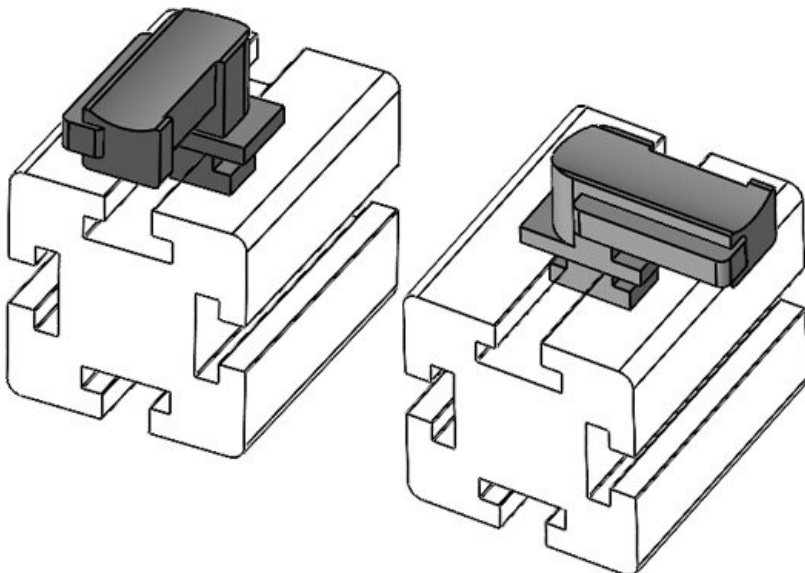

KBH-R 12 Bosch Rexroth G8

Part No.	61054	Mounting	16,5 mm
EAN	4251269331	height	
Package quantity	10		
Fits KLKB | KLB:	KLKB 200 x 13, KLB 10, KLB 15		
Length	34 mm		
Width	13,5 mm		
Height	22,5 mm