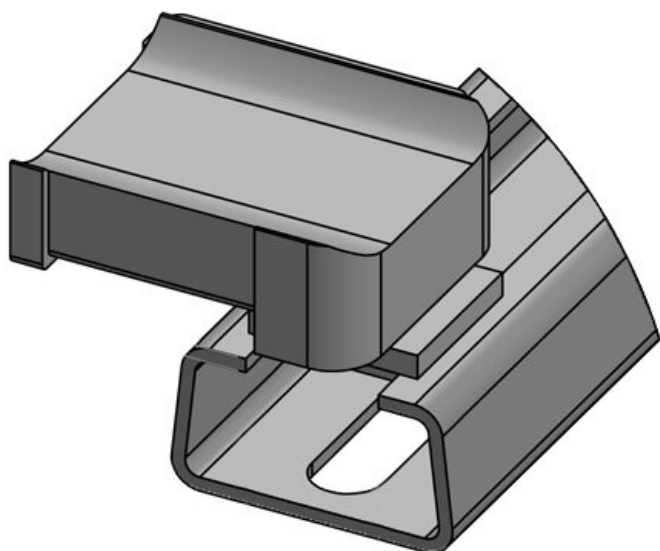

KBH-R 36 C

Part No.	61078	Mounting	19 mm
EAN	4251269334	height	
Package quantity	795		
Fits KLKB | KLB:	KLKB 200 x 13, KLB 10, KLB 15, KLB 20		
Length	47,5 mm		
Width	20 mm		
Height	23,5 mm