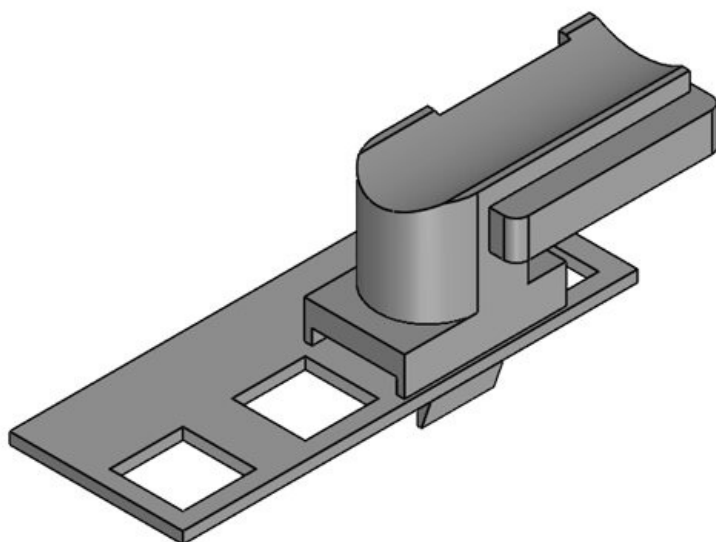

Part No. **61073** Mounting height **16,5 mm**
EAN **4251269333**
750
Package quantity **10**
Fits KLKB | **KLKB 200 x**
KLB: **13, KLB 10,**
KLB 15
Length **34 mm**
Width **13,5 mm**
Height **24,5 mm**

KBH-R 12 R G9.5