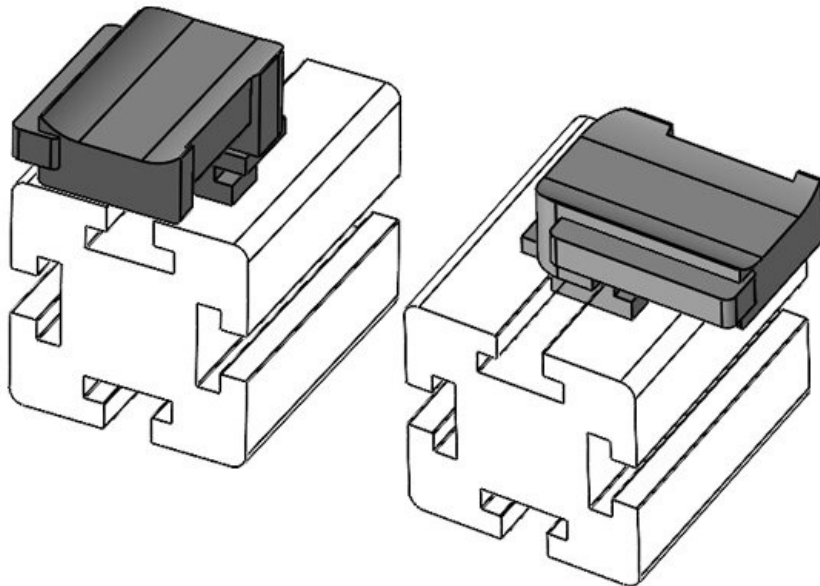

KBH-R 24 Bosch Rexroth G10

Part No.	61058	Mounting	18 mm
EAN	4251269331	height	
Package quantity	572		
Fits KLKB | KLB:	10		
	KLKB 200 x 13, KLB 10, KLB 15, KLB 20		
Length	38 mm		
Width	24,5 mm		
Height	26 mm