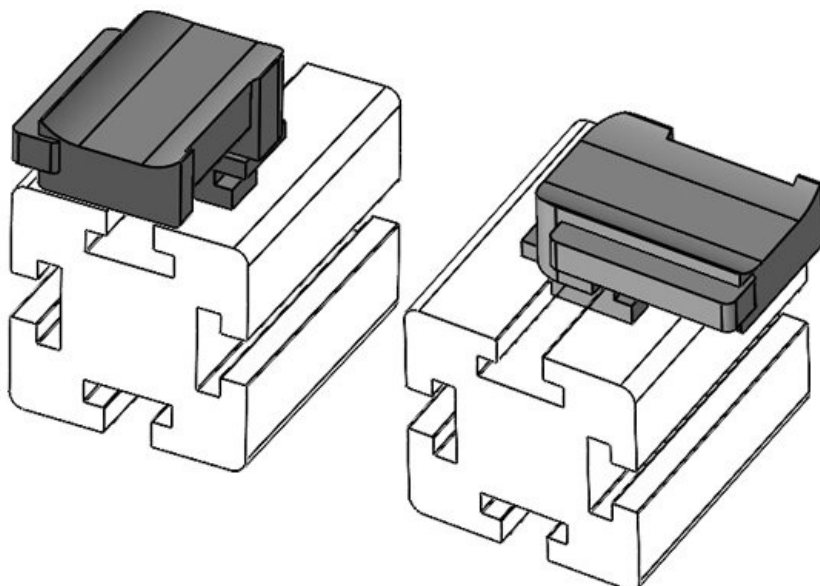

KBH-R 24 Bosch Rexroth G10

Part No.	61058.9005	Mounting	18 mm
EAN	4251269331	height	
Package quantity	763		
Fits KLKB | KLB:	50		
	KLKB 200 x 13, KLB 10, KLB 15, KLB 20		
Length	38 mm		
Width	24,5 mm		
Height	26 mm