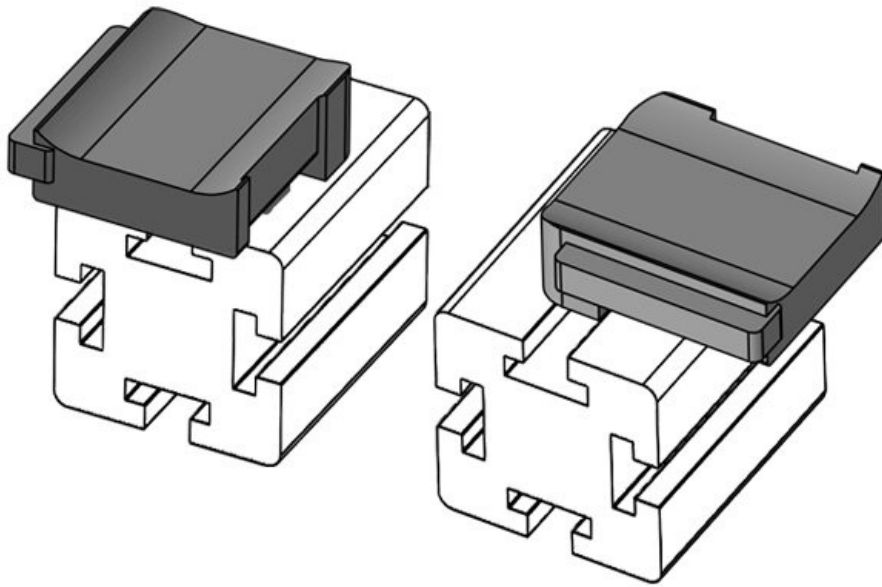

KBH-R 36 Bosch Rexroth G10

Part No.	61059	Mounting	19 mm
EAN	4251269331	height	
	589		
Package quantity	10		
Fits KLKB | KLB:	KLKB 300 x 17, KLB 15, KLB 20, KLB 25		
Length	43 mm		
Width	36,5 mm		
Height	26 mm