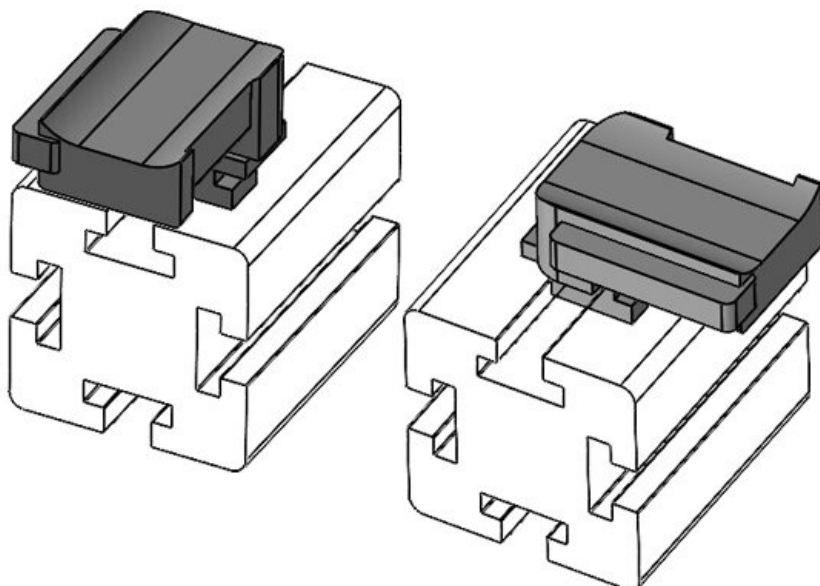

KBH-R 24 MayTec PG40 G8.3

Part No.	61066.9005	Mounting	18 mm
EAN	4251269333	height	
Package quantity	613		
Fits KLKB | KLB:	50		
Length	KLKB 200 x 13, KLB 10, KLB 15, KLB 20		
Width	38 mm		
Height	24,5 mm		
	26 mm