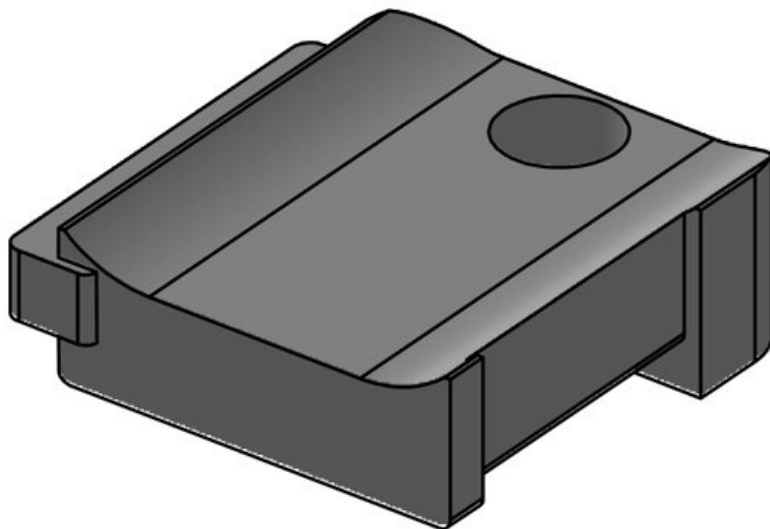

Part No. **61032.9005** No. of screw **1**
EAN **4251269331** holes
619 Diam. of screw **5,3 mm**
Package quantity **50** holes
Fits KLKB | **KLKB 300 x**
KLB: **17, KLB 15,**
KLB 20, KLB
25
Length **43 mm**
Width **36,5 mm**
Height **16 mm**