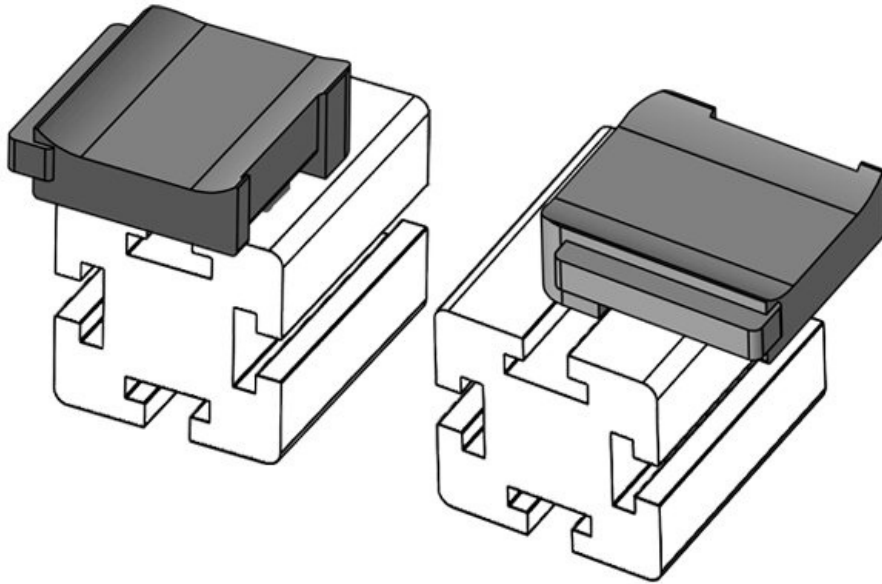

KBH-R 36 80/20 (40 x 40 mm)

Part No.	61090.9005	Mounting	19 mm
EAN	4251269335	height	
	075		
Package quantity	50		
Fits KLKB | KLB:	KLKB 300 x 17, KLB 15, KLB 20, KLB 25		
Length	43 mm		
Width	36,5 mm		
Height	26 mm