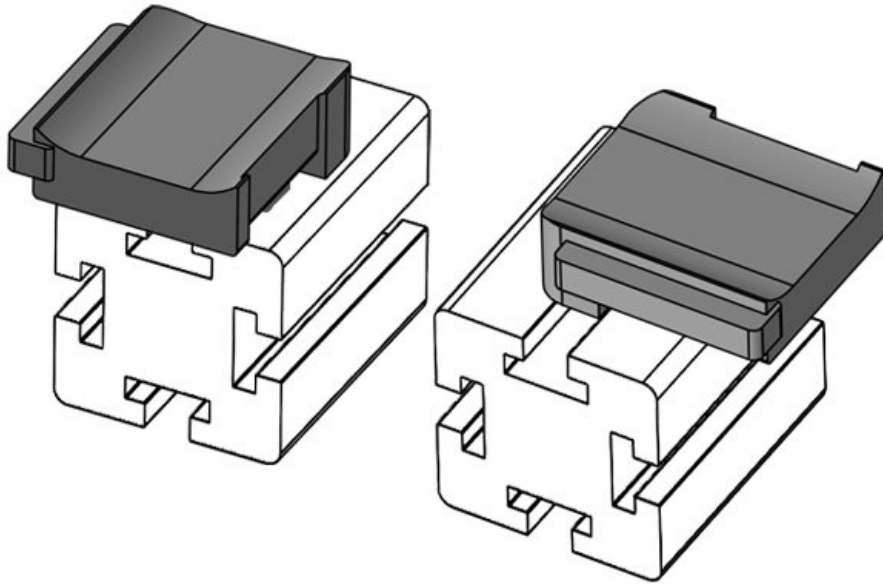

KBH-R 36 MiniTec G8

Part No.	61050.9005	Mounting	19 mm
EAN	4251269331	height	
Package quantity	50		
Fits KLKB | KLB:	KLKB 300 x 17, KLB 15, KLB 20, KLB 25		
Length	43 mm		
Width	36,5 mm		
Height	23 mm