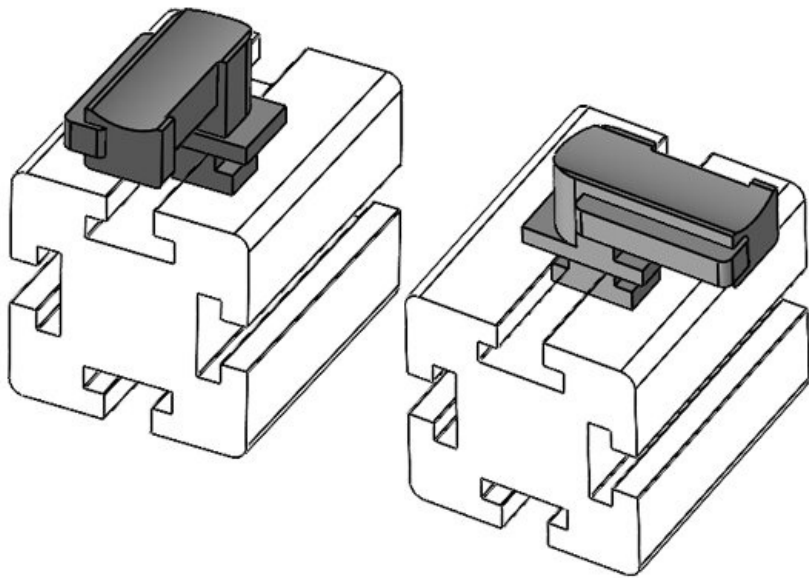

KBH-R 12 80/20 (25 x 25 mm)

Part No.	61084.9005	Mounting	16,5 mm
EAN	4251269334	height	
Package quantity	979		
Fits KLKB | KLB:	50		
	KLKB 200 x 13, KLB 10, KLB 15		
Length	34 mm		
Width	13,5 mm		
Height	19 mm