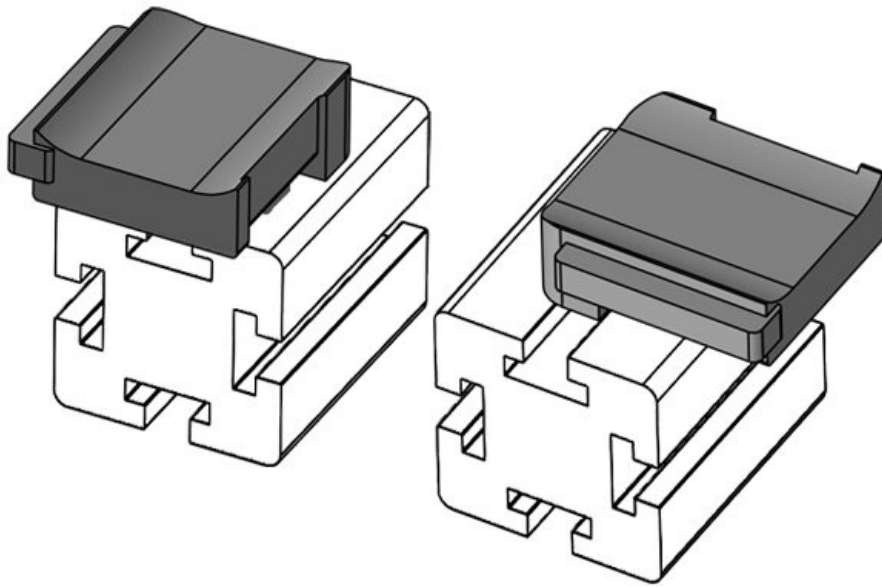

KBH-R 36 80/20 (25 x 25 mm)

Part No.	61086	Mounting	19 mm
EAN	4251269334	height	
Package quantity	10		
Fits KLKB | KLB:	KLKB 300 x 17, KLB 15, KLB 20, KLB 25		
Length	43 mm		
Width	36,5 mm		
Height	24 mm