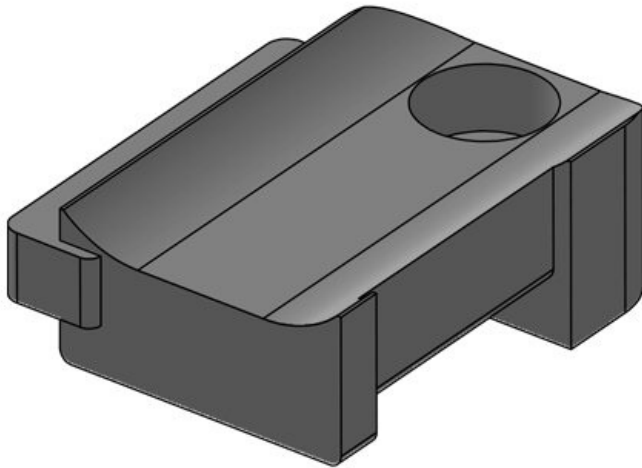

KBH-S 24 M5

Part No.	61031.9005	No. of screw	1
EAN	4251269331	holes	
	602	Diam. of screw	5,3 mm
Package quantity	50	holes	
Fits KLKB |	KLKB 200 x		
KLB:	13, KLB 10,		
	KLB 15, KLB		
	20		
Length	38 mm		
Width	24,5 mm		
Height	14,8 mm