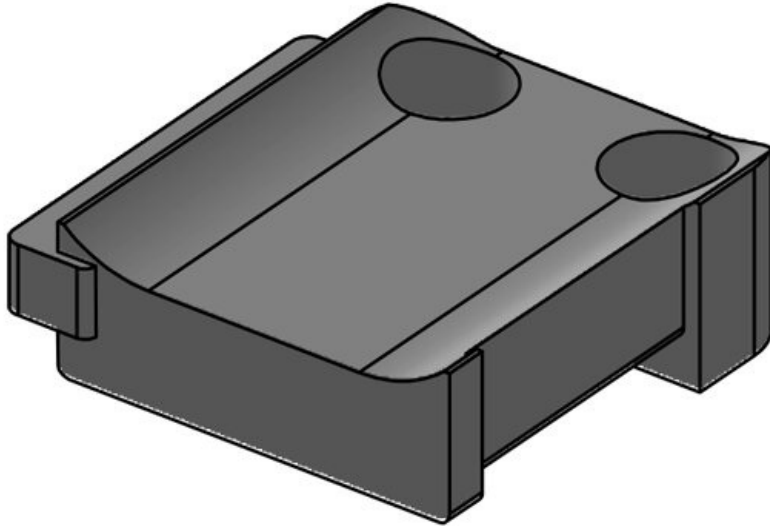

KBH-S 36-2 M5

Part No.	61033	No. of screw	2
EAN	4251269331	holes	
	381	Diam. of screw	5,3 mm
Package quantity	10	holes	
Fits KLKB | KLB:	KLKB 300 x 17, KLB 15, KLB 20, KLB 25		
Length	43 mm		
Width	36,5 mm		
Height	16 mm