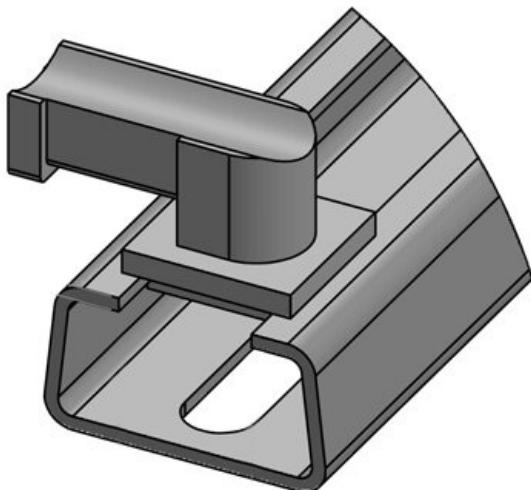

KBH-R 12 C

Part No.	61076	Mounting	16,5 mm
EAN	4251269334	height	
	771		
Package quantity	10		
Fits KLKB | KLB:	KLKB 200 x 13, KLB 10, KLB 15		
Length	38 mm		
Width	20 mm		
Height	21 mm