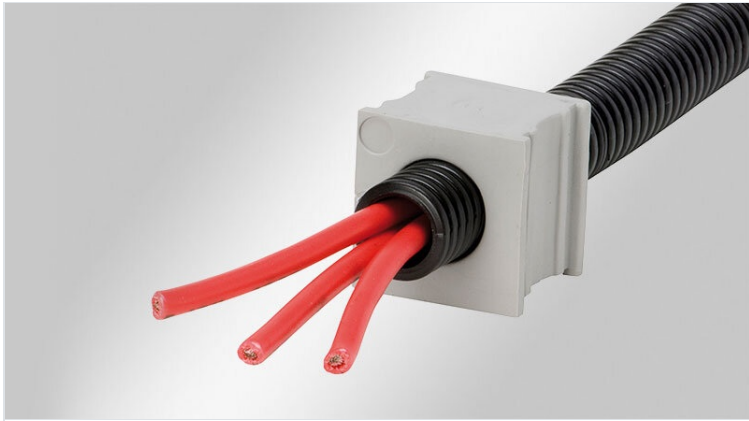

# KTMB | Multi-range cable grommets

for cable diameters 2.5 - 33 mm / IP54 / UL Type 12

The KTMB grommets accept a wide range of cable diameters. A great benefit when the exact cable diameter is not known in advance.

The KTMB grommets are not split and therefore only usable for cables without connectors.

The model range KTMB small covers a diameter range from 2.5 to 16 mm, the model range KTMB large covers a diameter range from 13 to 33 mm.