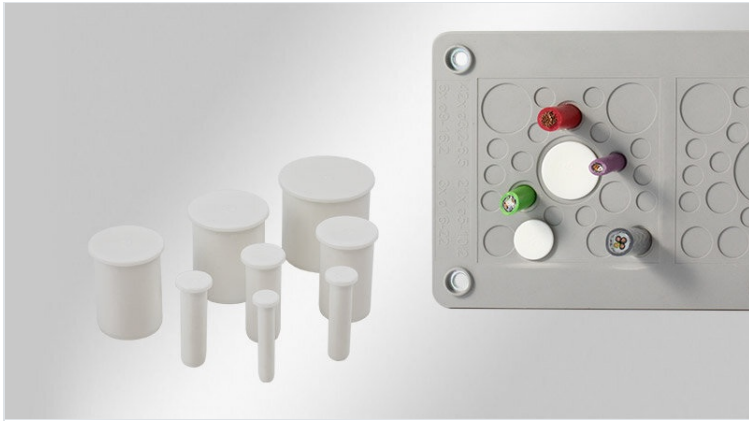

ST-B plugs for membranes

suitable for multi-membrane cable entry plates & cable grommets

Plugs ST-B are used to seal already pierced membranes in various cable entry plates ([KEL-DPU](#) / [KEL-DPZ](#) / [KEL-DP](#) / [KEL-QTA-DP](#)) and [KT-DT](#) / [QT-DT](#) grommets as well as in the slit multi-range cable grommets [KTMB](#) and [QTMB](#).

Perfect for applications where cables have been removed. The IP rating of the cable entry plate remains.

RoHS
compliant

Made in
Germany

Specifications

Material	Polyamide
Flame class	UL94-V0, self-extinguishing
Operating temperature	-40 C° to 120 C°
Properties	silicone free, halogen free

Advantages & benefits

- Sealing of pierced membranes which are no longer in use

Product types & sizes

ST-B 5

Part No.	42805
EAN	4251269332098
Package quantity	25
Length	30 mm
Diameter D1	8 mm
Diameter D2	5 mm