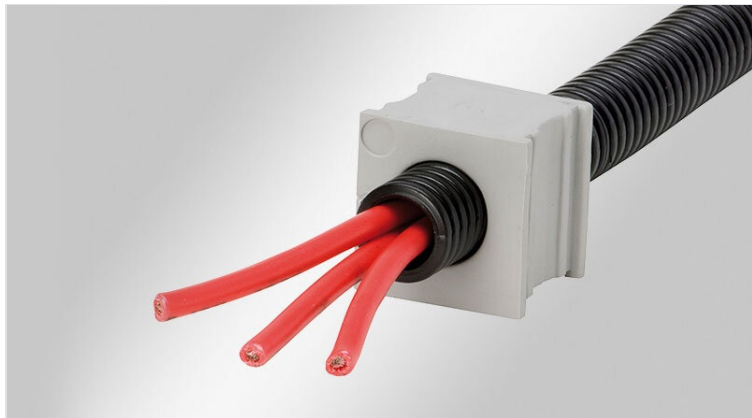

# KTMB | Multi-range cable grommets

for cable diameters 2.5 - 33 mm / IP54 / UL Type 12

The KTMB grommets accept a wide range of cable diameters. A great benefit when the exact cable diameter is not known in advance.

The KTMB grommets are not split and therefore only usable for cables without connectors.

The model range KTMB small covers a diameter range from 2.5 to 16 mm, the model range KTMB large covers a diameter range from 13 to 33 mm.