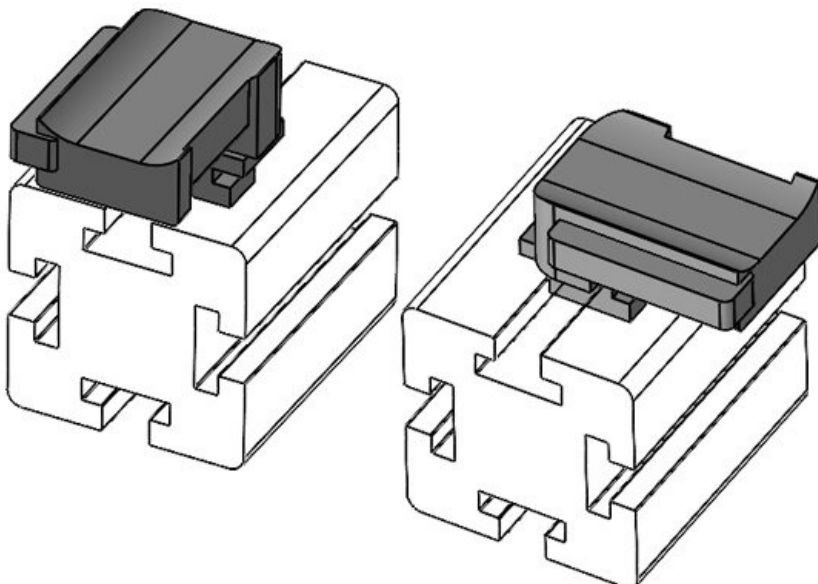

KBH-R 24 MiniTec G8

Part No.	61049	Mounting	18 mm
EAN	4251269331	height	
	480		
Package quantity	10		
Suitable for:	KLKB 200 x 13, KLB 10, KLB 15, KLB 20		
Length	38 mm		
Width	24,5 mm		
Height	24 mm