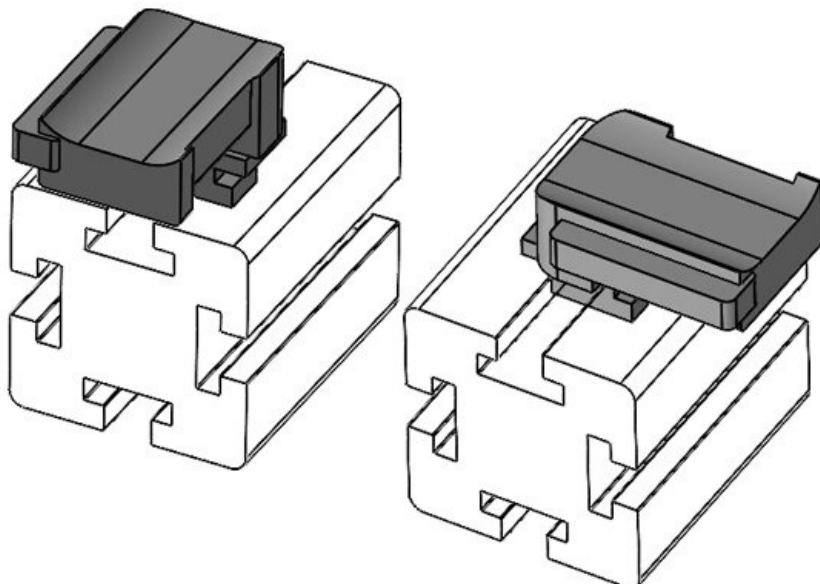

KBH-R 24 MayTec PG40 G8.3

Part No.	61066	Mounting	18 mm
EAN	4251269333	height	
Package quantity	10		
Suitable for:	KLKB 200 x 13, KLB 10, KLB 15, KLB 20		
Length	38 mm		
Width	24,5 mm		
Height	26 mm