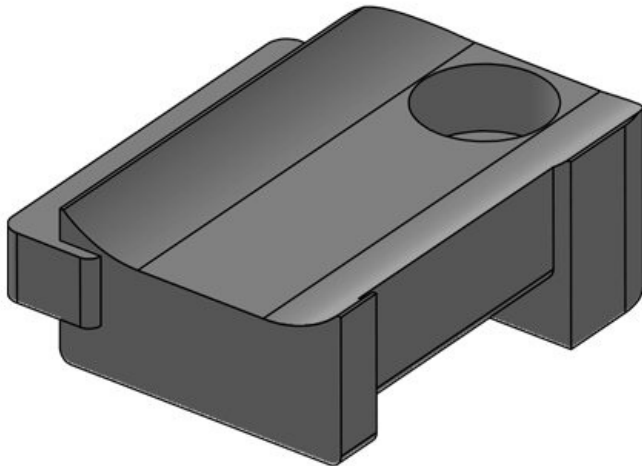

KBH-S 24 M5

Part No. **61031.9005** No. of screw **1**
EAN **4251269331** holes
602 Diam. of screw **5,3 mm**
Package quantity **50** holes
Suitable for: **KLKB 200 x**
13, KLB 10,
KLB 15, KLB
20
Length **38 mm**
Width **24,5 mm**
Height **14,8 mm**