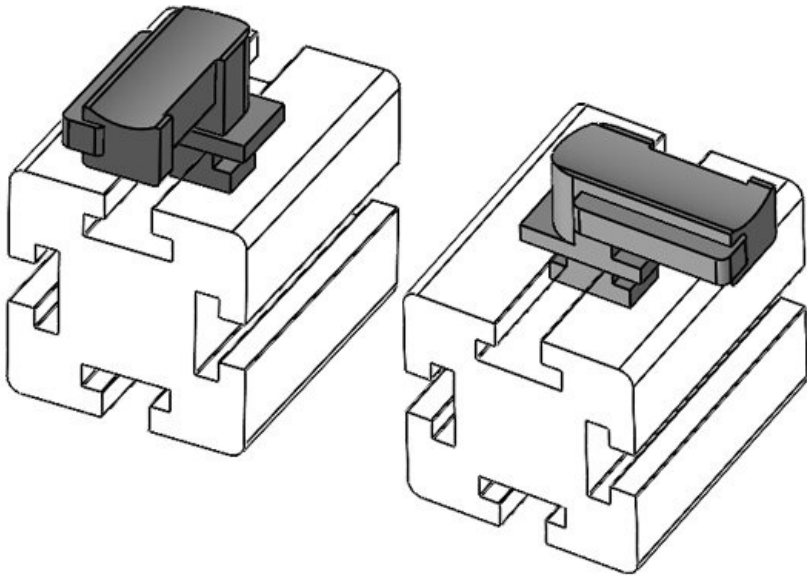

KBH-R 12 MiniTec G8

Part No.	61048	Mounting	16,5 mm
EAN	4251269331	height	
	473		
Package quantity	10		
Suitable for:	KLKB 200 x 13, KLB 10, KLB 15		
Length	34 mm		
Width	13,5 mm		
Height	23 mm