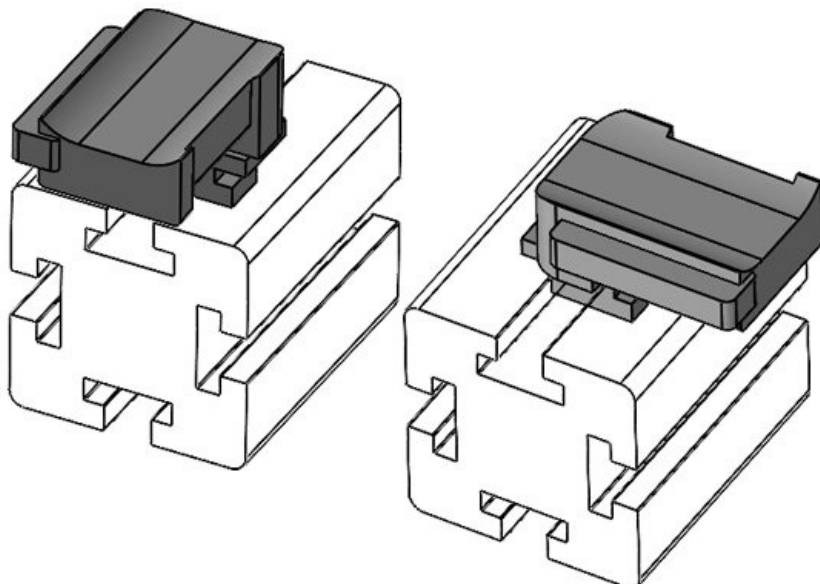

KBH-R 24 MiniTec / item G8

Part No.	61052	Mounting	18 mm
EAN	4251269331	height	
	510		
Package quantity	10		
Suitable for:	KLKB 200 x 13, KLB 10, KLB 15, KLB 20		
Length	38 mm		
Width	24,5 mm		
Height	26 mm