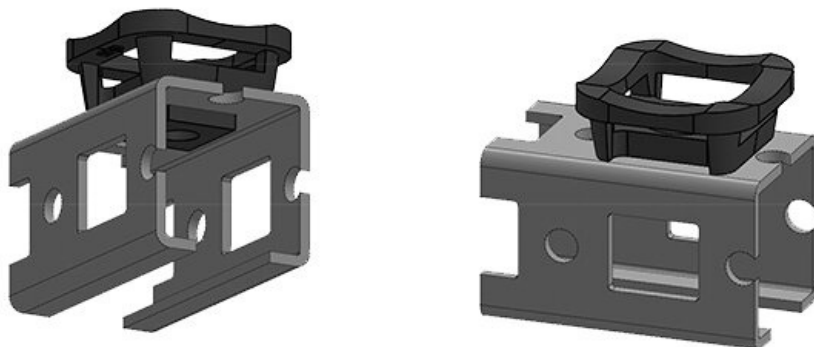

KBH-R

Part No. **61018** Mounting height **9,5 mm**
EAN **4251269315893**
Package quantity **100**
Suitable for: **KLKB 200 x 7, KLKB 200 x 13, KLB 10**
Length **25 mm**
Width **25 mm**
Height **13 mm**

KBH-R 12 R G9.5