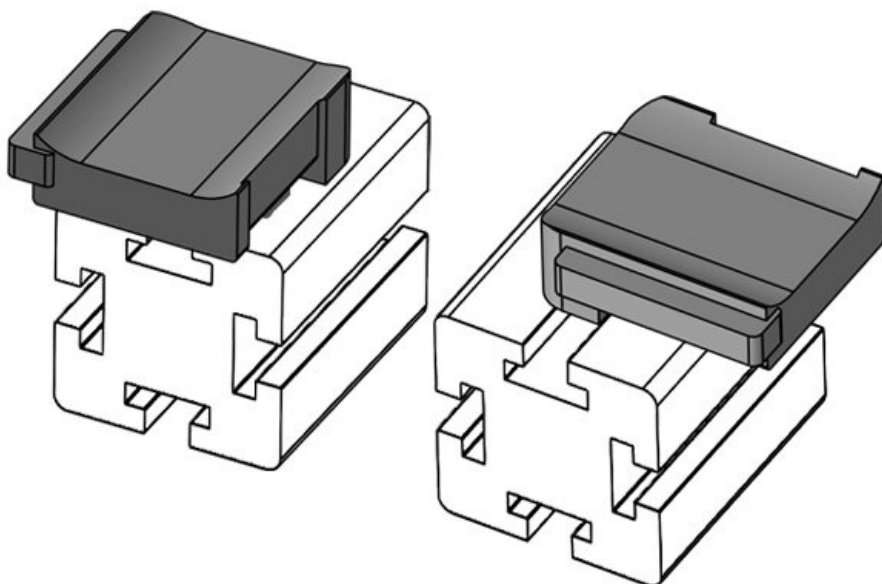

KBH-R 36 MiniTec G8

Part No.	61050.9005	Mounting	19 mm
EAN	4251269331	height	
	688		
Package quantity	50		
Suitable for:	KLKB 300 x 17, KLB 15, KLB 20, KLB 25		
Length	43 mm		
Width	36,5 mm		
Height	23 mm