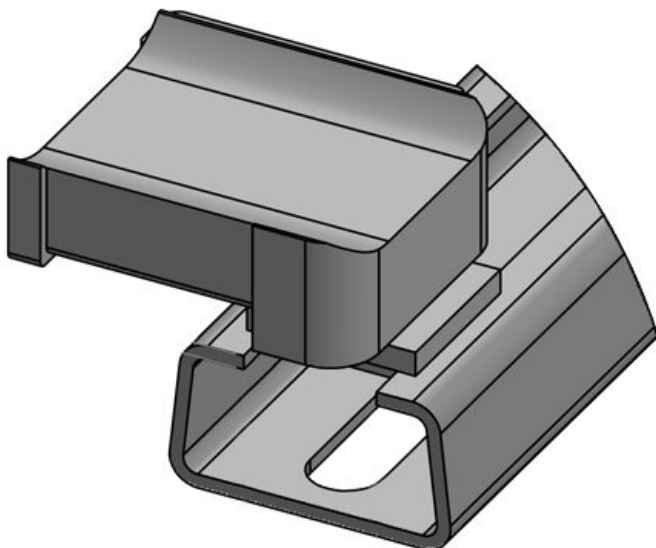

Part No.	61078	Mounting	19 mm
EAN	4251269334	height	
	795		
Package quantity	10		
Suitable for:	KLKB 200 x 13, KLB 10, KLB 15, KLB 20		
Length	47,5 mm		
Width	20 mm		
Height	23,5 mm		

KBH-R 36 C