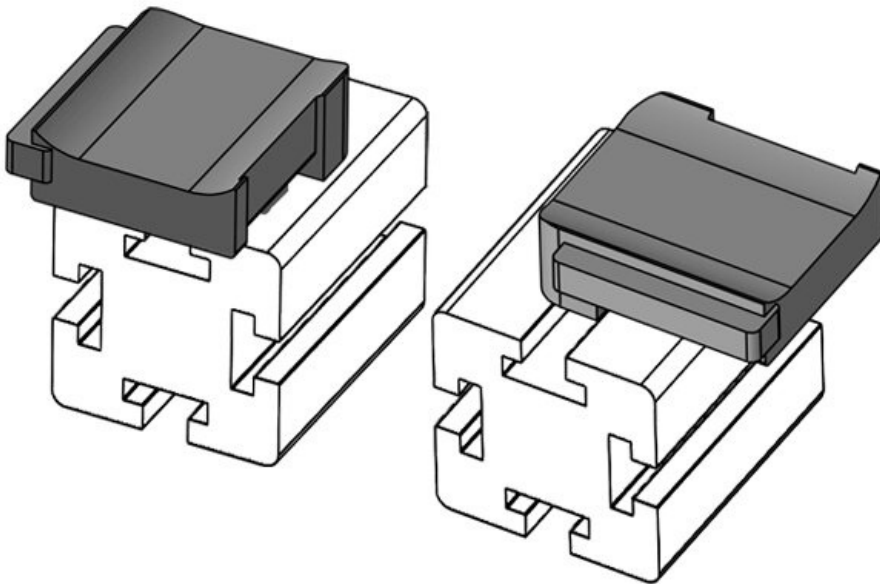

KBH-R 36 MayTec PG40 G8.3

Part No.	61067	Mounting	19 mm
EAN	4251269333	height	
	583		
Package quantity	10		
Suitable for:	KLKB 300 x 17, KLB 15, KLB 20, KLB 25		
Length	43 mm		
Width	36,5 mm		
Height	24,5 mm