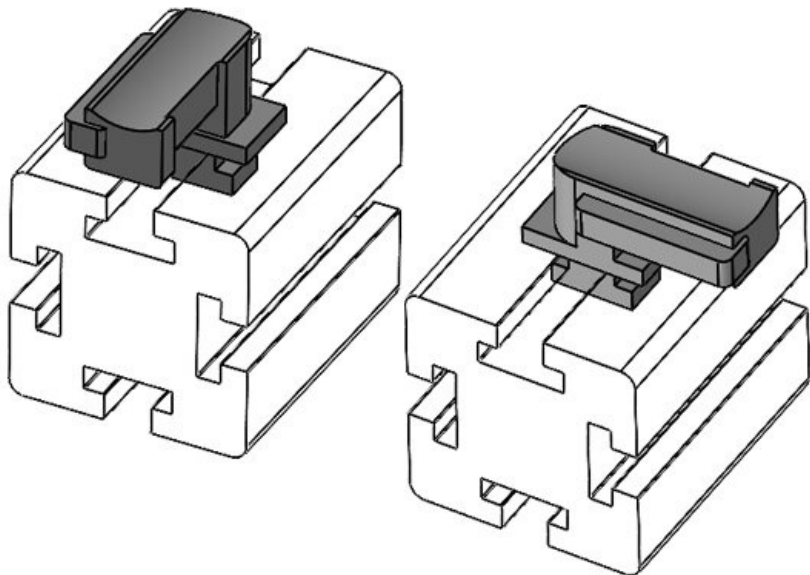

KBH-R 12 Bosch Rexroth G8

Part No.	61054	Mounting	16,5 mm
EAN	4251269331	height	
	534		
Package quantity	10		
Suitable for:	KLKB 200 x 13, KLB 10, KLB 15		
Length	34 mm		
Width	13,5 mm		
Height	22,5 mm