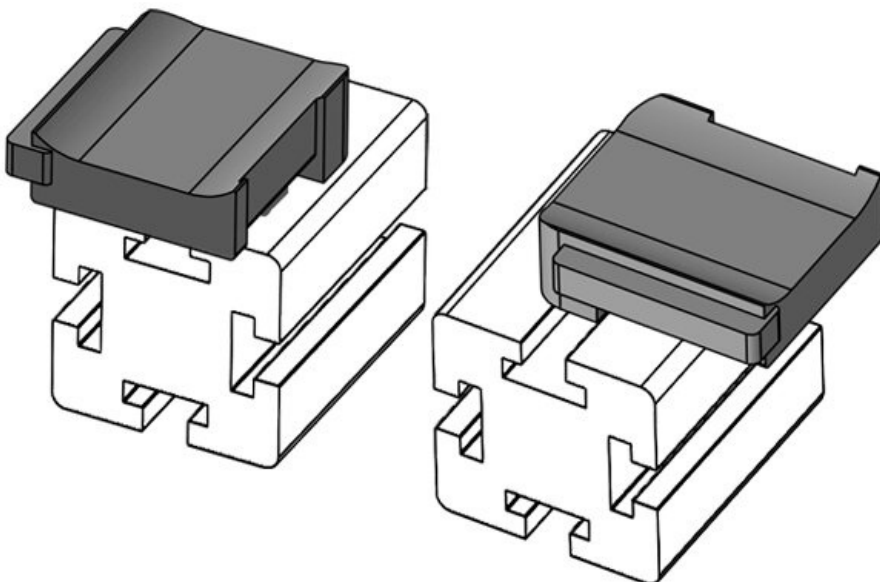

KBH-R 36 80/20 (40 x 40 mm)

Part No.	61090.9005	Mounting	19 mm
EAN	4251269335	height	
	075		
Package quantity	50		
Suitable for:	KLKB 300 x 17, KLB 15, KLB 20, KLB 25		
Length	43 mm		
Width	36,5 mm		
Height	26 mm