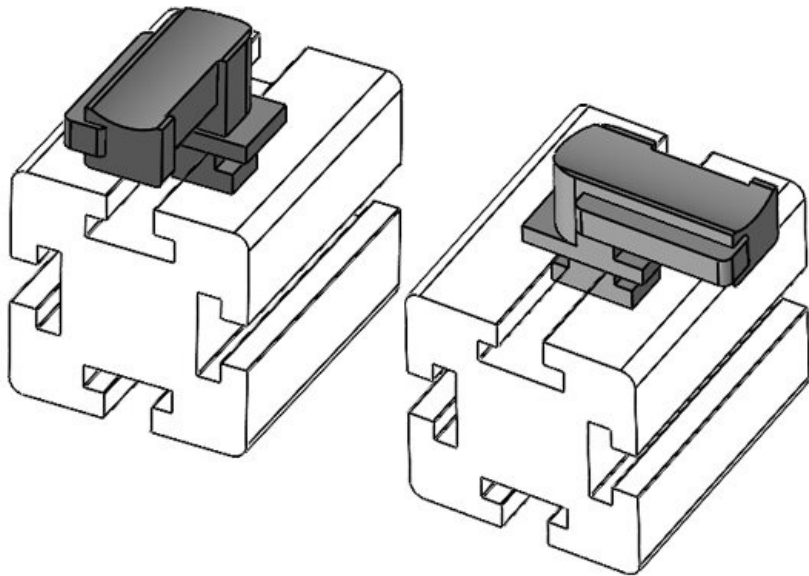

KBH-R 12 MiniTec / item G8

Part No.	61051.9005	Mounting	16,5 mm
EAN	4251269331	height	
	695		
Package quantity	50		
Suitable for:	KLKB 200 x 13, KLB 10, KLB 15		
Length	34 mm		
Width	13,5 mm		
Height	24,5 mm