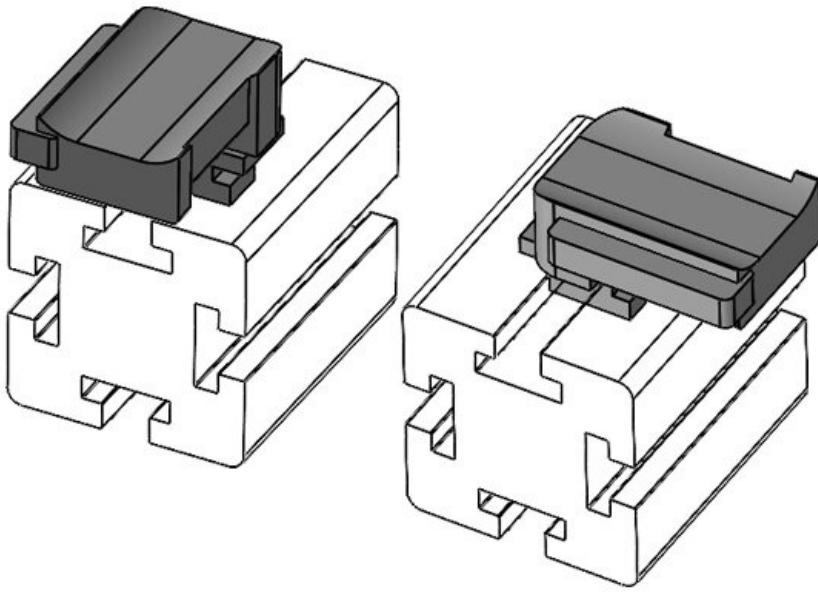

KBH-R 24 item G6

Part No. **61062.9005** Mounting **18 mm**
EAN **4251269333** height
538
Package quantity **50**
Suitable for: **KLKB 200 x 13, KLB 10, KLB 15, KLB 20**
Length **38 mm**
Width **24,5 mm**
Height **26 mm**