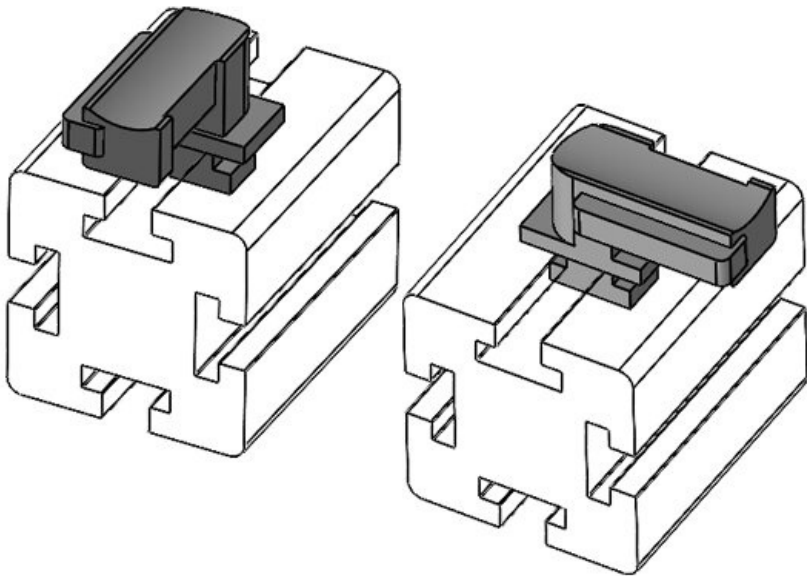

KBH-R 12 MiniTec G8

Part No.	61048.9005	Mounting	16,5 mm
EAN	4251269331	height	
	664		
Package quantity	50		
Suitable for:	KLKB 200 x 13, KLB 10, KLB 15		
Length	34 mm		
Width	13,5 mm		
Height	23 mm