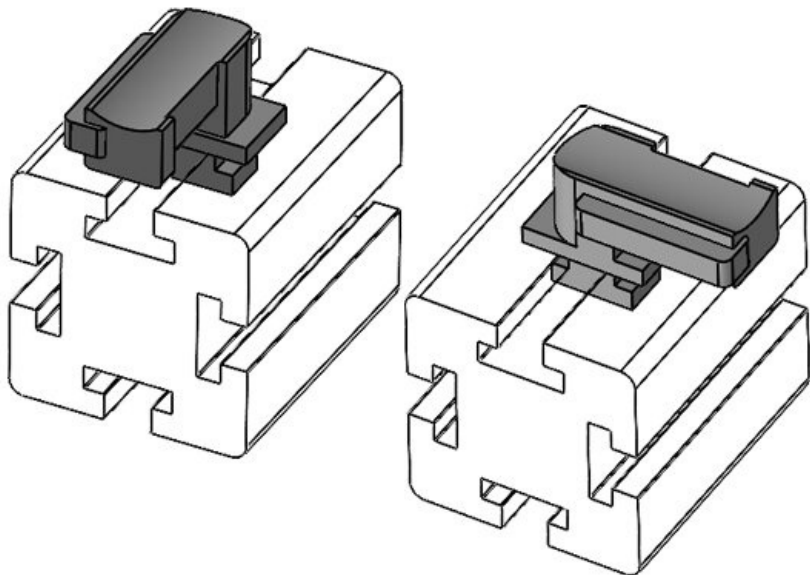

KBH-R 12 80/20 (40 x 40 mm)

Part No.	61088	Mounting	16,5 mm
EAN	4251269335	height	
	013		
Package quantity	10		
Suitable for:	KLKB 200 x 13, KLB 10, KLB 15		
Length	34 mm		
Width	13,5 mm		
Height	21 mm