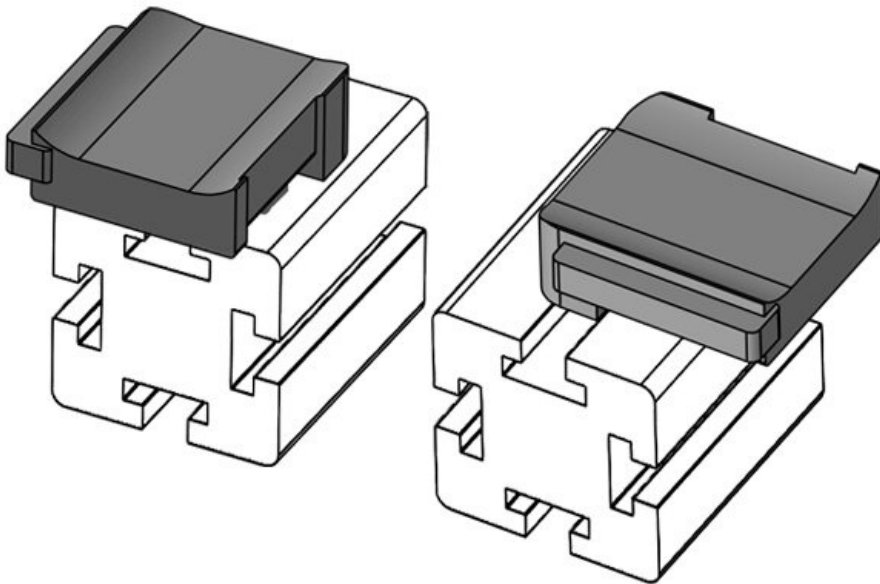

KBH-R 36 80/20 (25 x 25 mm)

Part No.	61086	Mounting	19 mm
EAN	4251269334	height	
	955		
Package quantity	10		
Suitable for:	KLKB 300 x 17, KLB 15, KLB 20, KLB 25		
Length	43 mm		
Width	36,5 mm		
Height	24 mm