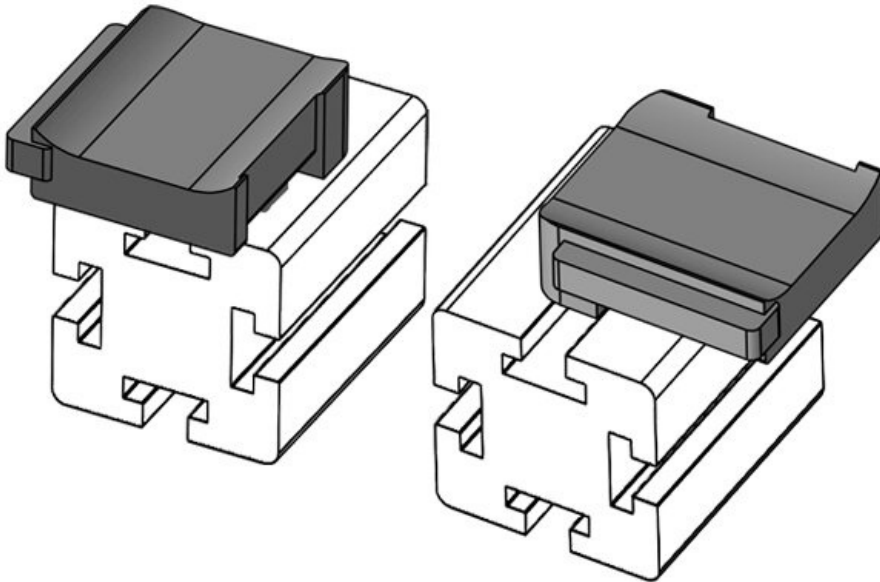

KBH-R 36 item G6

Part No. **61063** Mounting **19 mm**
EAN **4251269333** height
507
Package quantity **10**
Suitable for: **KLKB 300 x 17, KLB 15, KLB 20, KLB 25**
Length **43 mm**
Width **36,5 mm**
Height **24,5 mm**