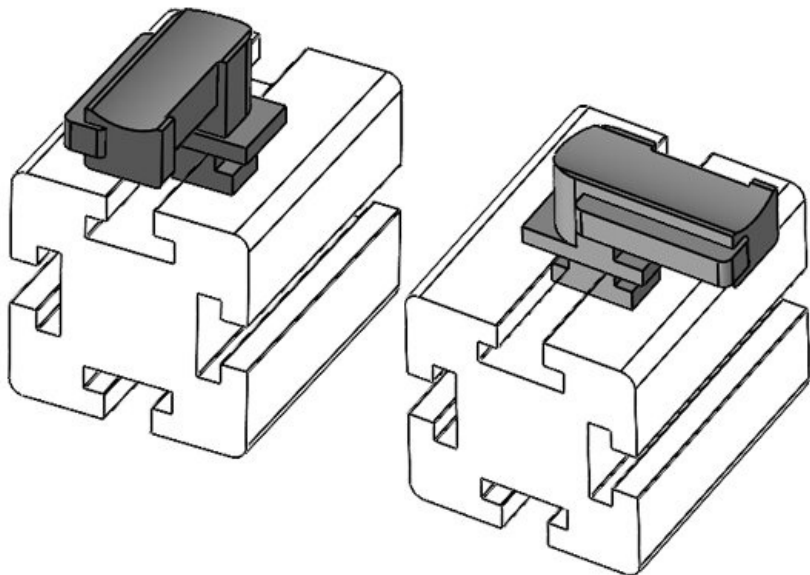

KBH-R 12 80/20 (25 x 25 mm)

Part No. **61084** Mounting **16,5 mm**
EAN **4251269334** height
931
Package quantity **10**
Suitable for: **KLKB 200 x 13, KLB 10, KLB 15**
Length **34 mm**
Width **13,5 mm**
Height **19 mm**