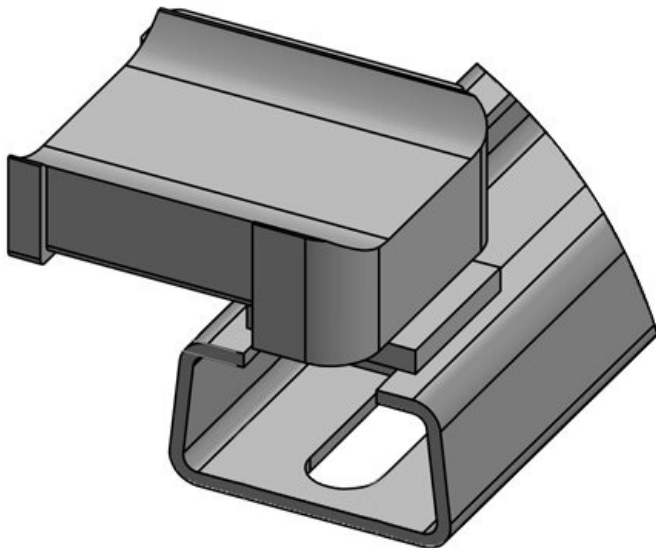

Part No.	61077.9005	Mounting	17,8 mm
EAN	4251269334	height	
	825		
Package quantity	50		
Suitable for:	KLKB 200 x 13, KLB 10, KLB 15, KLB 20		
Length	42,5 mm		
Width	20 mm		
Height	22,3 mm		

KBH-R 36 C