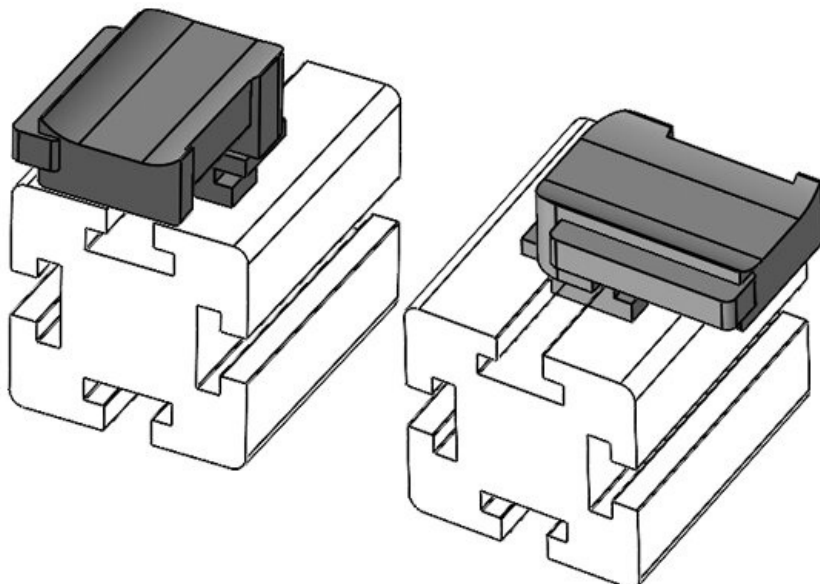

KBH-R 24 80/20 (25 x 25 mm)

Part No. **61085** Mounting **18 mm**
EAN **4251269334** height
948
Package quantity **10**
Suitable for: **KLKB 200 x 13, KLB 10, KLB 15, KLB 20**
Length **38 mm**
Width **24,5 mm**
Height **23 mm**