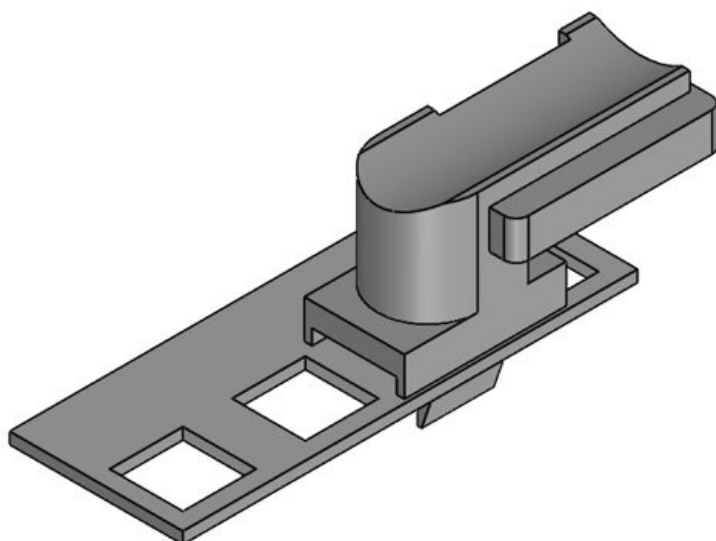

KBH-R

Part No. **61018** Mounting height **9,5 mm**
EAN **4251269315893**
Package quantity **100**
Suitable for: **KLKB 200 x 7, KLKB 200 x 13, KLB 10**
Length **25 mm**
Width **25 mm**
Height **13 mm**

KBH-R 12 R G9.5

Part No. **61073** Mounting height **16,5 mm**
EAN **4251269333750**
Package quantity **10**
Suitable for: **KLKB 200 x 13, KLB 10, KLB 15**
Length **34 mm**
Width **13,5 mm**
Height **24,5 mm**

KBH-R 12 R G9.5

Part No. **61073.9005** Mounting height **16,5 mm**
EAN **4251269333781**
Package quantity **50**
Suitable for: **KLKB 200 x 13, KLB 10, KLB 15**
Length **34 mm**
Width **13,5 mm**
Height **24,5 mm**