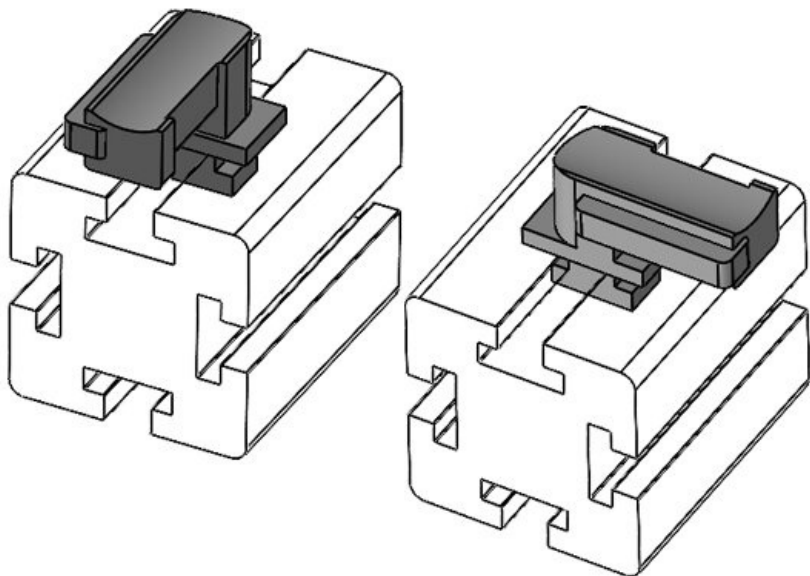

KBH-R 12 80/20 (25 x 25 mm)

Part No. **61084.9005** Mounting **16,5 mm**
EAN **4251269334** height
979
Package quantity **50**
Suitable for: **KLKB 200 x 13, KLB 10, KLB 15**
Length **34 mm**
Width **13,5 mm**
Height **19 mm**