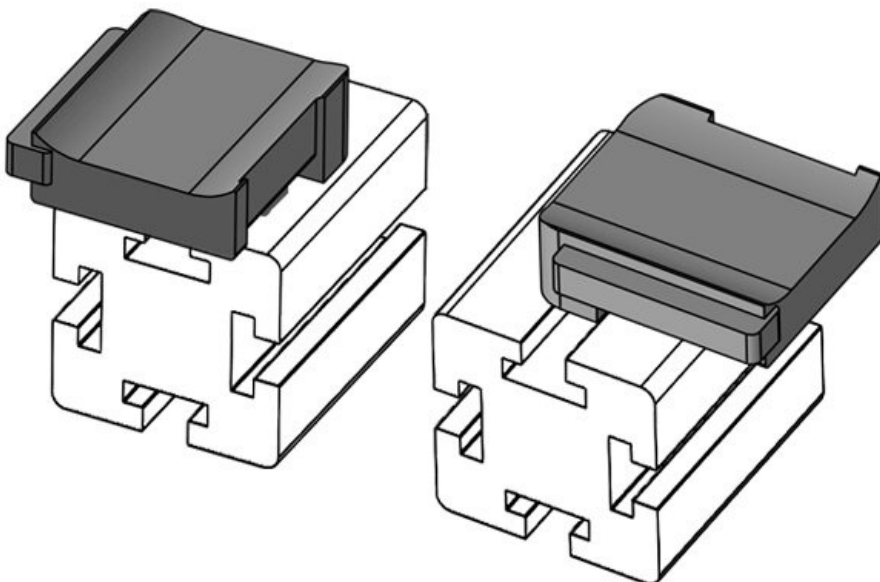

KBH-R 36 80/20 (25 x 25 mm)

Part No.	61086.9005	Mounting	19 mm
EAN	4251269334	height	
	993		
Package quantity	50		
Suitable for:	KLKB 300 x 17, KLB 15, KLB 20, KLB 25		
Length	43 mm		
Width	36,5 mm		
Height	24 mm