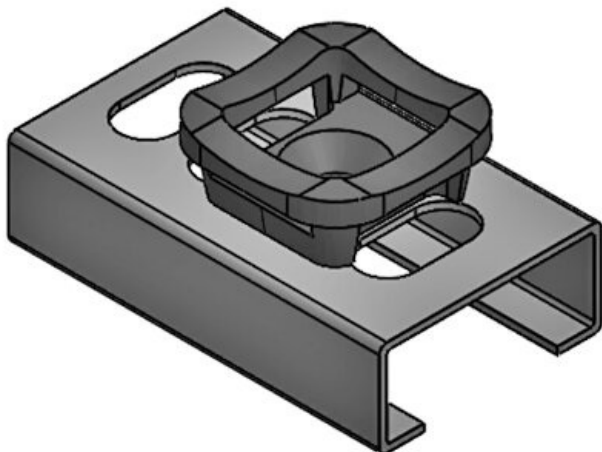

Part No.	61005	Mounting	9,5 mm
EAN	4251269336	height	
	959		
Package quantity	100		
Suitable for:	KLKB 200 x 7, KLKB 200 x 13, KLB 10		
Length	25 mm		
Width	25 mm		
Height	13 mm