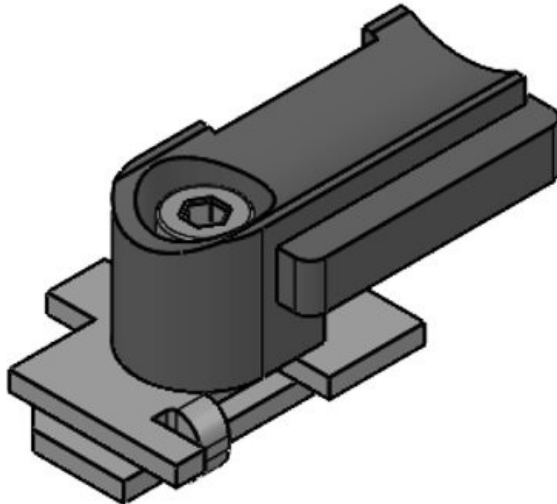

Part No.	61070	Mounting	13,5 mm
EAN	4251269333	height	
	675		
Package quantity	10		
Suitable for:	KLKB 200 x 13, KLB 10, KLB 15		
Length	41 mm		
Width	22,5 mm		
Height	20 mm