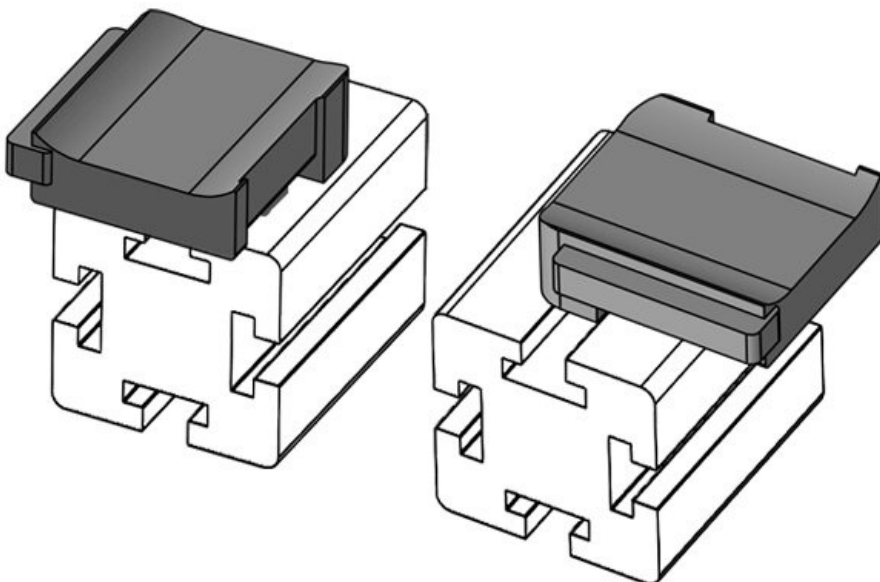

KBH-R 36 item G6

Part No. **61063.9005** Mounting **19 mm**
EAN **4251269333** height
545
Package quantity **50**
Suitable for: **KLKB 300 x 17, KLB 15, KLB 20, KLB 25**
Length **43 mm**
Width **36,5 mm**
Height **24,5 mm**