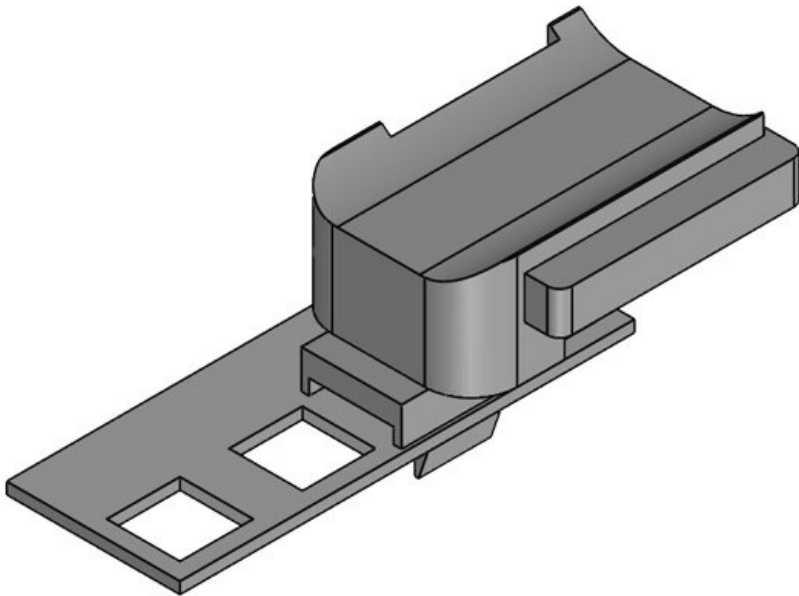

Part No.	61074	Mounting	18 mm
EAN	4251269333	height	
	767		
Package quantity	10		
Suitable for:	KLKB 200 x 13, KLB 10, KLB 15, KLB 20		
Length	38 mm		
Width	24,5 mm		
Height	26 mm		

KBH-R 24 R G9.5

Part No.	61074.9005	Mounting	18 mm
EAN	4251269333	height	
	798		
Package quantity	50		
Suitable for:	KLKB 200 x 13, KLB 10, KLB 15, KLB 20		
Length	38 mm		
Width	24,5 mm		
Height	26 mm		

KBH-R-TX