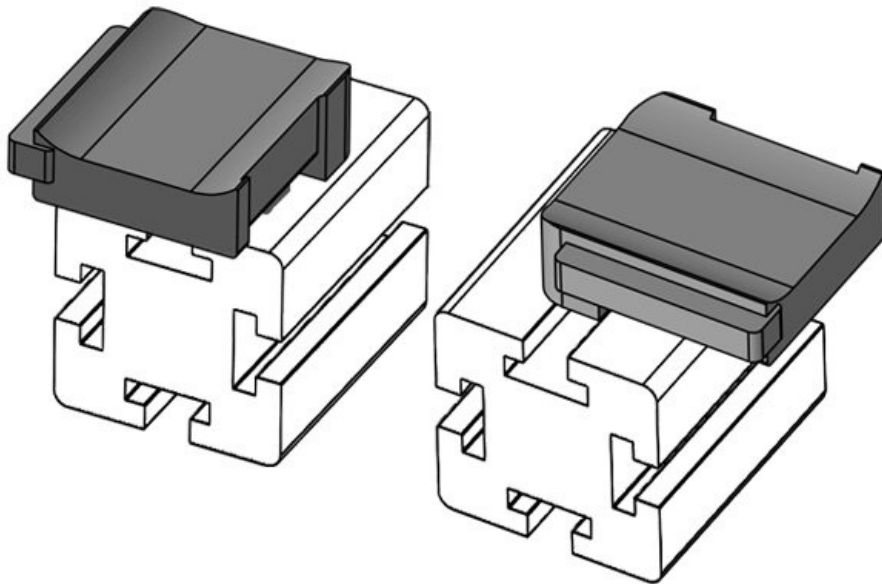

KBH-R 36 MiniTec G8

Part No.	61050	Mounting	19 mm
EAN	4251269331	height	
	497		
Package quantity	10		
Suitable for:	KLKB 300 x 17, KLB 15, KLB 20, KLB 25		
Length	43 mm		
Width	36,5 mm		
Height	23 mm