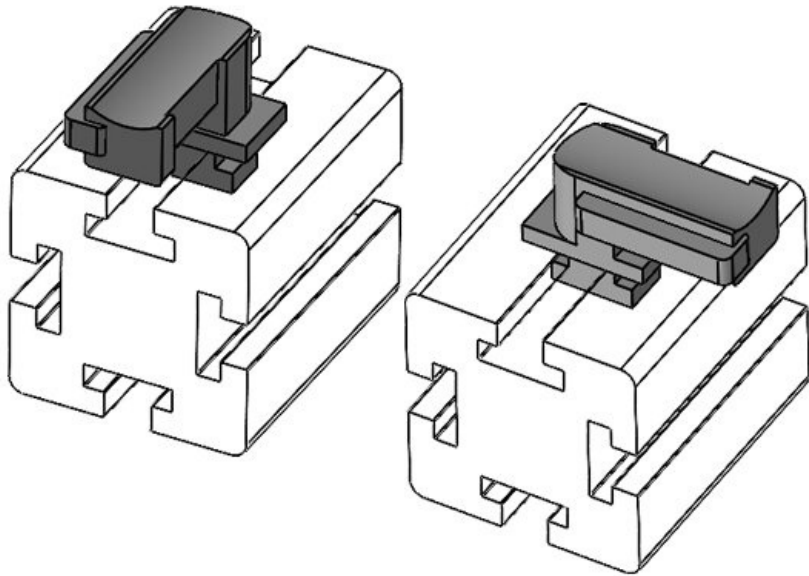

KBH-R 12 MayTec PG40 G8.3

Part No.	61065	Mounting	16,5 mm
EAN	4251269333	height	
Package quantity	10		
Suitable for:	KLKB 200 x 13, KLB 10, KLB 15		
Length	34 mm		
Width	13,5 mm		
Height	24,5 mm