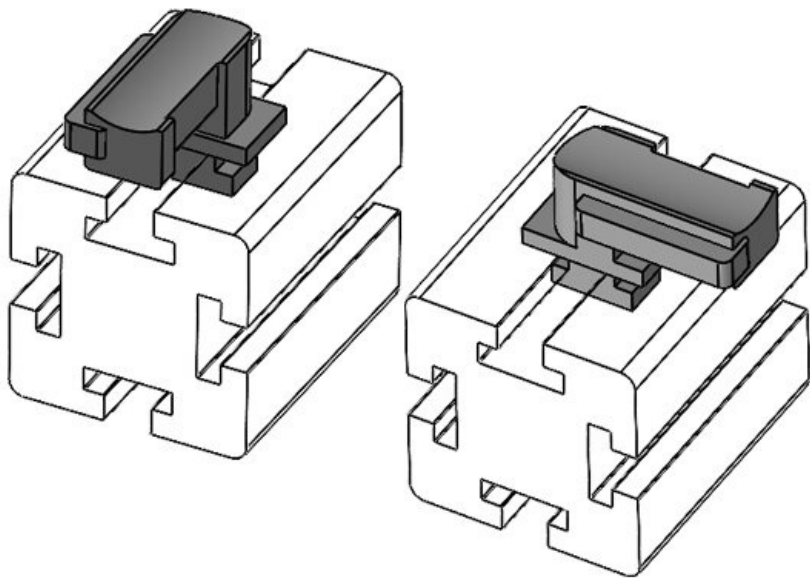

KBH-R 12 Bosch Rexroth G10

Part No.	61057.9005	Mounting	16,5 mm
EAN	4251269331	height	
Package quantity	756		
Suitable for:	50		
	KLKB 200 x		
	13, KLB 10,		
	KLB 15		
Length	34 mm		
Width	13,5 mm		
Height	26 mm