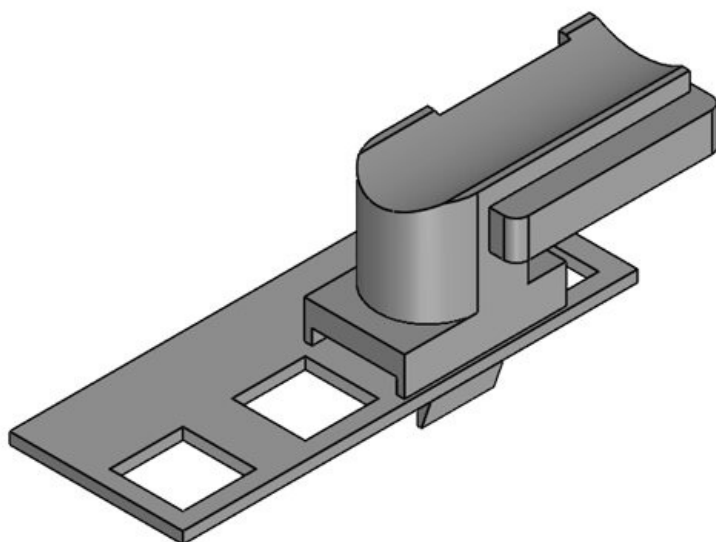

Part No. **61073** Mounting height **16,5 mm**
EAN **4251269333750**
Package quantity **10**
Suitable for: **KLKB 200 x 13, KLB 10, KLB 15**
Length **34 mm**
Width **13,5 mm**
Height **24,5 mm**

KBH-R 12 R G9.5