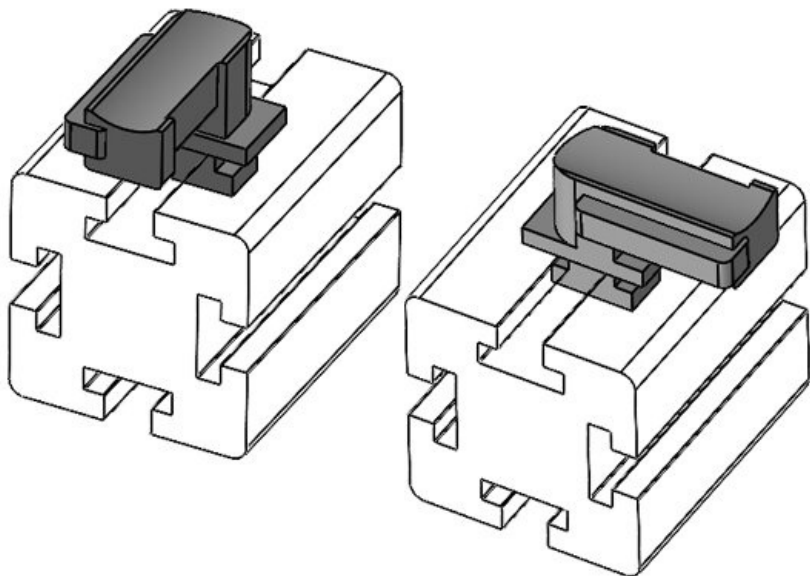

KBH-R 12 80/20 (40 x 40 mm)

Part No.	61088.9005	Mounting	16,5 mm
EAN	4251269335	height	
	051		
Package quantity	50		
Suitable for:	KLKB 200 x 13, KLB 10, KLB 15		
Length	34 mm		
Width	13,5 mm		
Height	21 mm