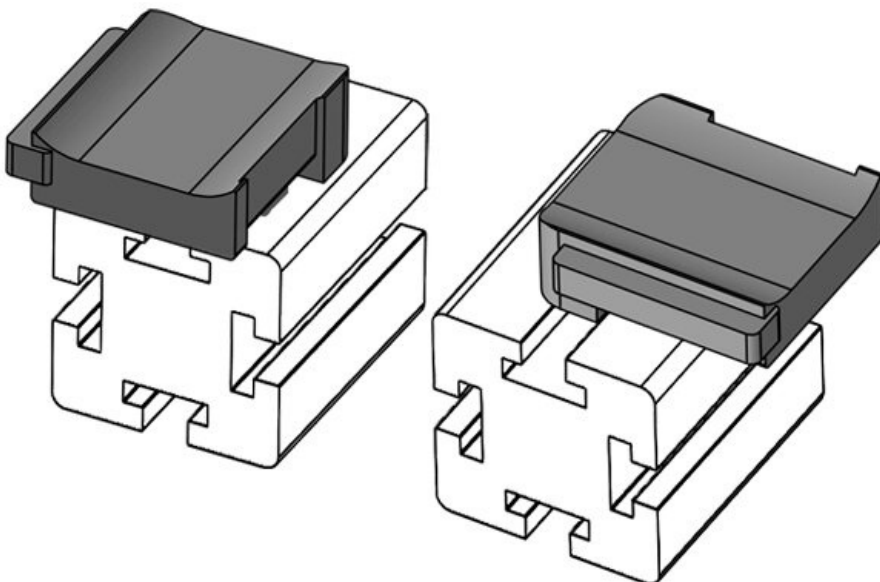

KBH-R 36 MiniTec / item G8

Part No.	61053.9005	Mounting	19 mm
EAN	4251269331	height	
	718		
Package quantity	50		
Suitable for:	KLKB 300 x 17, KLB 15, KLB 20, KLB 25		
Length	43 mm		
Width	36,5 mm		
Height	24,5 mm