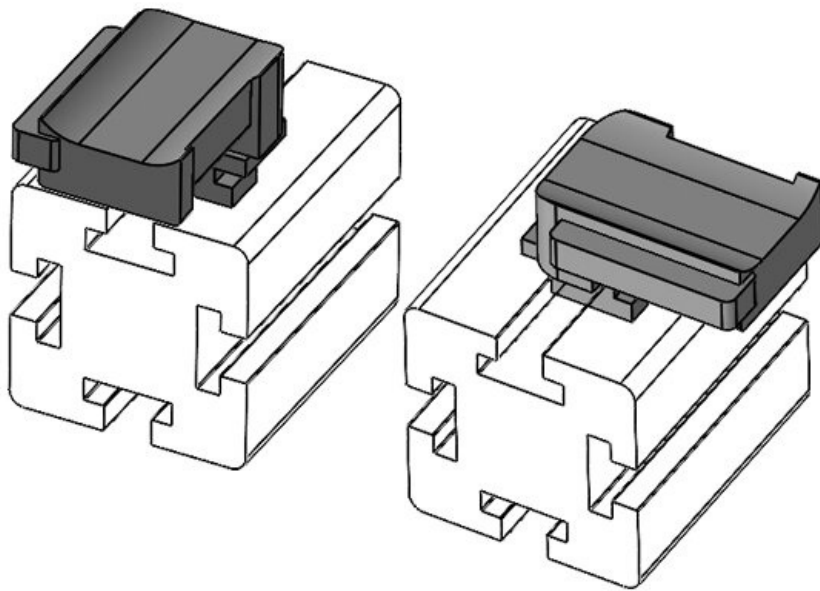

KBH-R 24 80/20 (25 x 25 mm)

Part No.	61085.9005	Mounting	18 mm
EAN	4251269334	height	
	986		
Package quantity	50		
Suitable for:	KLKB 200 x 13, KLB 10, KLB 15, KLB 20		
Length	38 mm		
Width	24,5 mm		
Height	23 mm