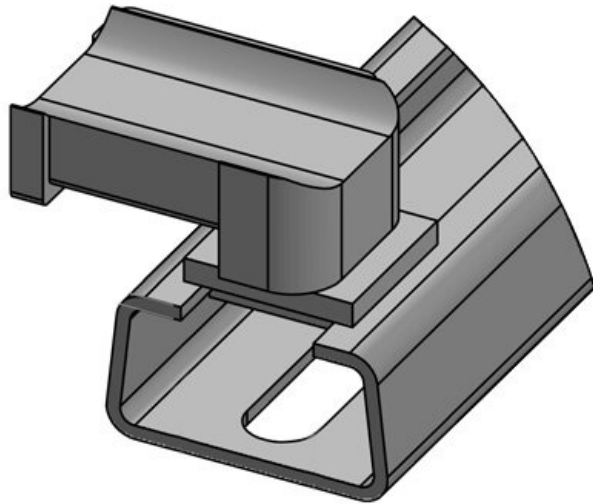

KBH-R 24 C

Part No.	61077.9005	Mounting	17,8 mm
EAN	4251269334	height	
	825		
Package quantity	50		
Suitable for:	KLKB 200 x 13, KLB 10, KLB 15, KLB 20		
Length	42,5 mm		
Width	20 mm		
Height	22,3 mm		

KBH-R 36 C

Part No.	61078	Mounting	19 mm
EAN	4251269334	height	
	795		
Package quantity	10		
Suitable for:	KLKB 200 x 13, KLB 10, KLB 15, KLB 20		
Length	47,5 mm		
Width	20 mm		
Height	23,5 mm		

KBH-R 36 C

Part No.	61078.9005	Mounting	19 mm
EAN	4251269334	height	
	832		
Package quantity	50		
Suitable for:	KLKB 200 x 13, KLB 10, KLB 15, KLB 20		
Length	47,5 mm		
Width	20 mm		
Height	23,5 mm