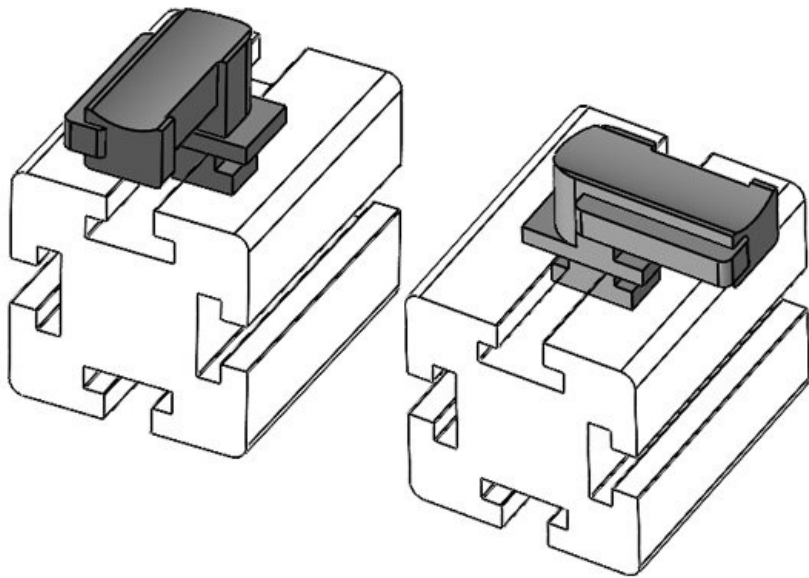

KBH-R 12 MiniTec / item G8

Part No.	61051	Mounting	16,5 mm
EAN	4251269331	height	
	503		
Package quantity	10		
Suitable for:	KLKB 200 x 13, KLB 10, KLB 15		
Length	34 mm		
Width	13,5 mm		
Height	24,5 mm