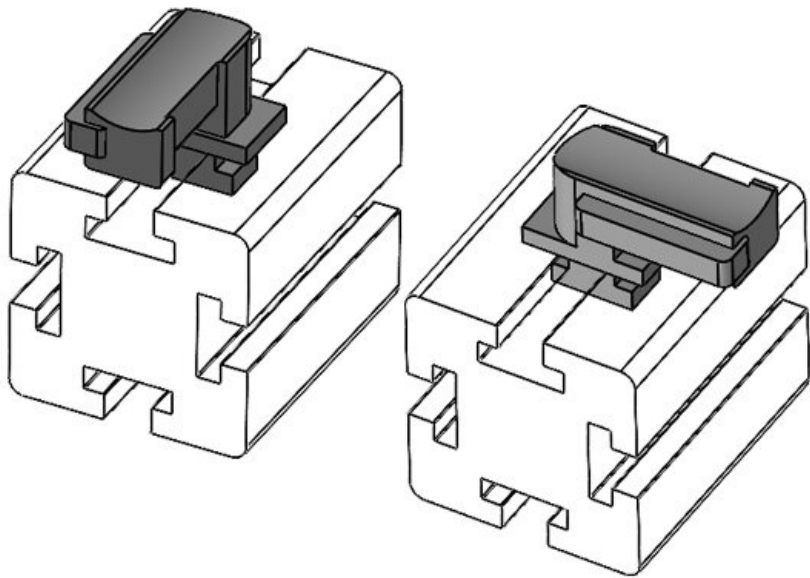

KBH-R 12 Bosch Rexroth G10

Part No.	61057	Mounting	16,5 mm
EAN	4251269331	height	
Package quantity	565		
Suitable for:	10		
	KLKB 200 x		
	13, KLB 10,		
	KLB 15		
Length	34 mm		
Width	13,5 mm		
Height	26 mm