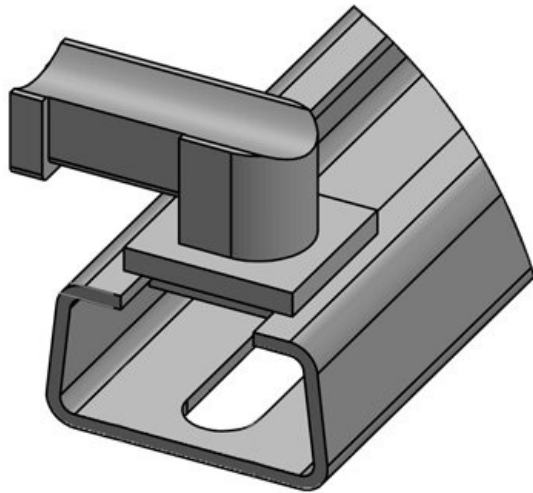

KBH-R 12 C

Part No.	61076.9005	Mounting	16,5 mm
EAN	4251269334	height	
Package quantity	50		
Suitable for:	KLKB 200 x 13, KLB 10, KLB 15		
Length	38 mm		
Width	20 mm		
Height	21 mm