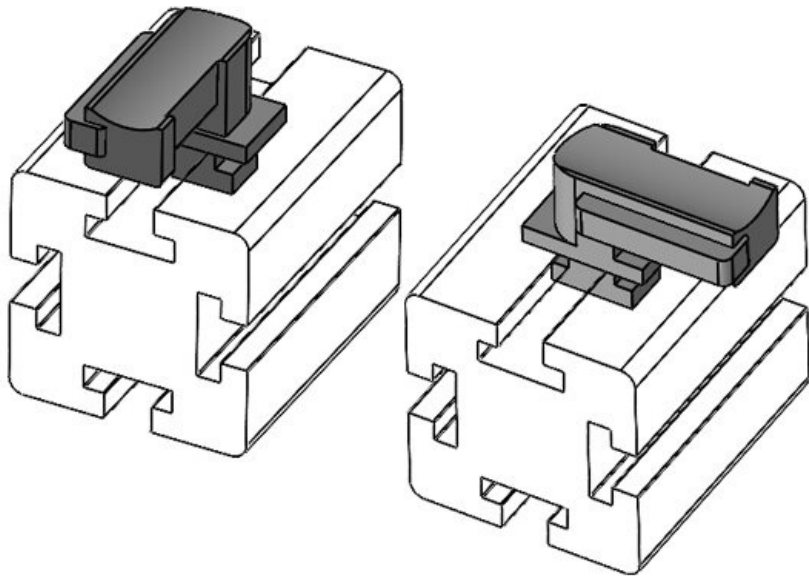

KBH-R 12 MayTec PG40 G8.3

Part No.	61065.9005	Mounting	16,5 mm
EAN	4251269333	height	
Package quantity	50		
Suitable for:	KLKB 200 x 13, KLB 10, KLB 15		
Length	34 mm		
Width	13,5 mm		
Height	24,5 mm