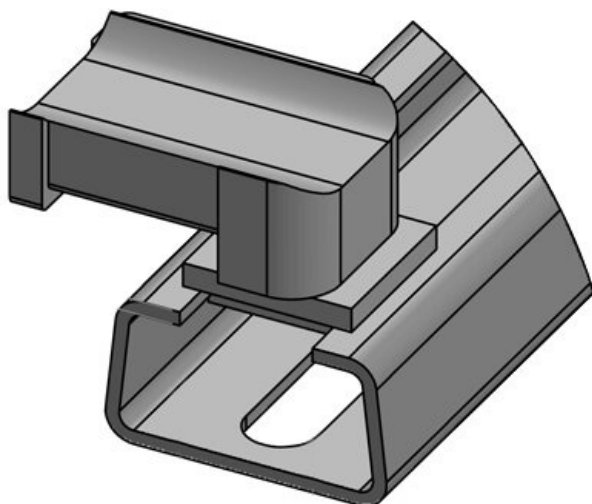

KBH-R 24 C

Part No.	61077	Mounting	17,8 mm
EAN	4251269334	height	
Package quantity	10		
Suitable for:	KLKB 200 x 13, KLB 10, KLB 15, KLB 20		
Length	42,5 mm		
Width	20 mm		
Height	22,3 mm