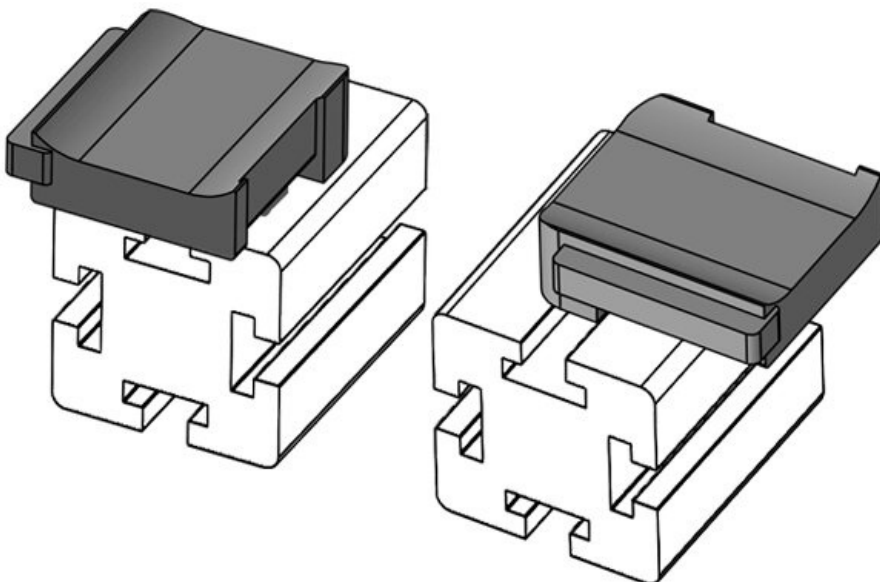

KBH-R 36 MayTec PG40 G8.3

Part No.	61067.9005	Mounting	19 mm
EAN	4251269333	height	
	620		
Package quantity	10		
Suitable for:	KLKB 300 x 17, KLB 15, KLB 20, KLB 25		
Length	43 mm		
Width	36,5 mm		
Height	24,5 mm