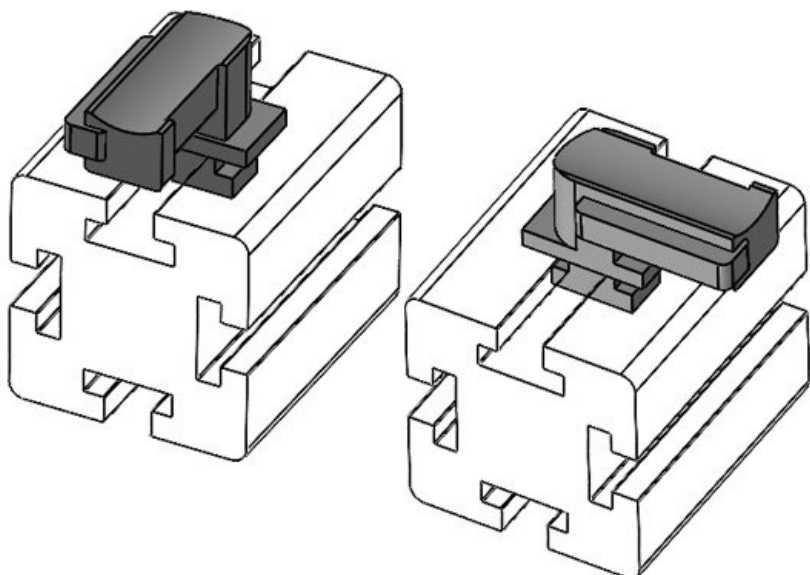

KBH-R 12 Bosch Rexroth G8

Part No.	61054.9005	Mounting	16,5 mm
EAN	4251269331	height	
	725		
Package quantity	50		
Suitable for:	KLKB 200 x 13, KLB 10, KLB 15		
Length	34 mm		
Width	13,5 mm		
Height	22,5 mm