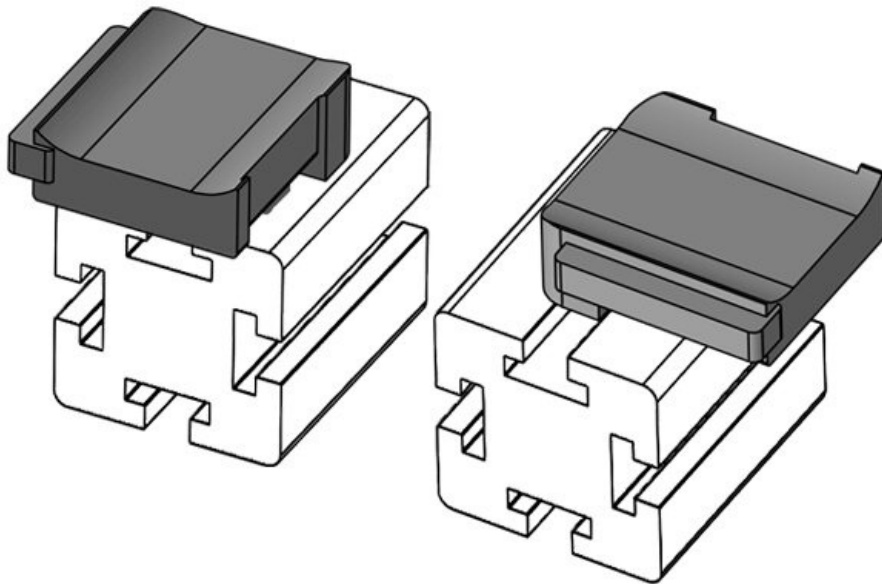

KBH-R 36 item G6

Part No.	61063	Mounting	19 mm
EAN	4251269333	height	
	507		
Package quantity	10		
Suitable for:	KLKB 300 x 17, KLB 15, KLB 20, KLB 25		
Length	43 mm		
Width	36,5 mm		
Height	24,5 mm