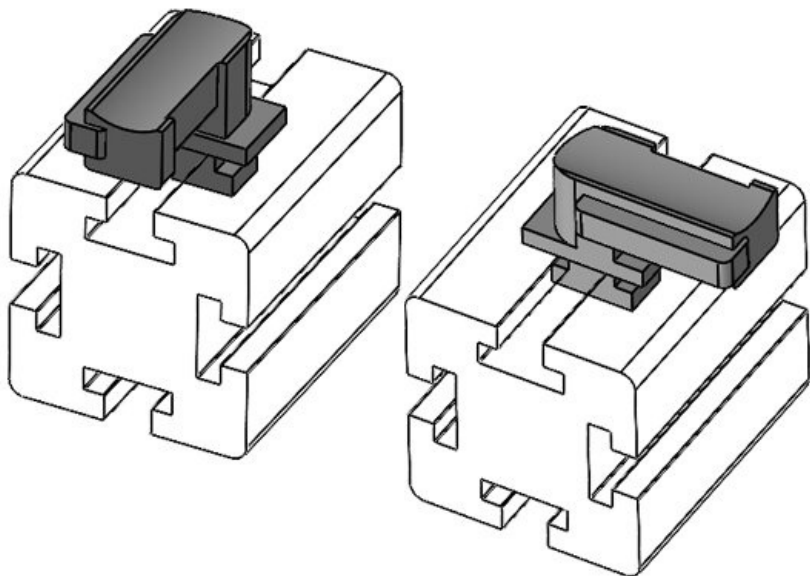

KBH-R 12 Bosch Rexroth G8

Part No.	61054.9005	Mounting	16,5 mm
EAN	4251269331	height	
	725		
Package quantity	50		
Suitable for:	KLKB 200 x 13, KLB 10, KLB 15		
Length	34 mm		
Width	13,5 mm		
Height	22,5 mm