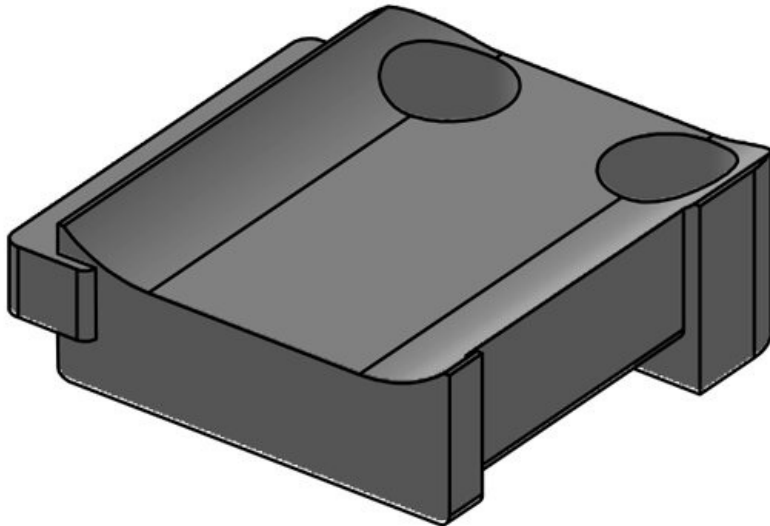

KBH-S 36-2 M5

Part No.	61033	No. of screw	2
EAN	4251269331	holes	
	381	Diam. of screw	5,3 mm
Package quantity	10	holes	
Suitable for:	KLKB 300 x 17, KLB 15, KLB 20, KLB 25		
Length	43 mm		
Width	36,5 mm		
Height	16 mm