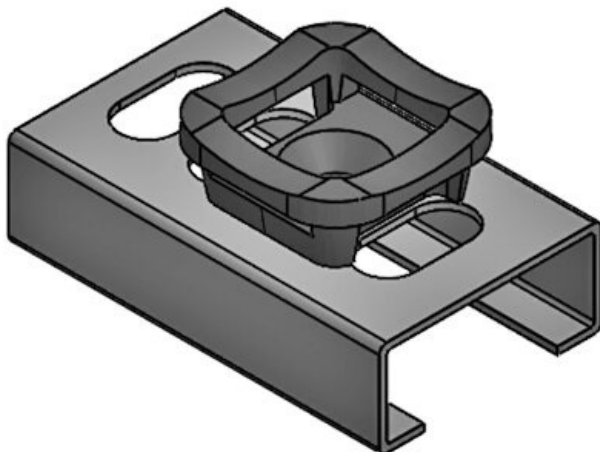

Part No.	61005	Mounting	9,5 mm
EAN	4251269336	height	
	959		
Package quantity	100		
Suitable for:	KLKB 200 x 7, KLKB 200 x 13, KLB 10		
Length	25 mm		
Width	25 mm		
Height	13 mm