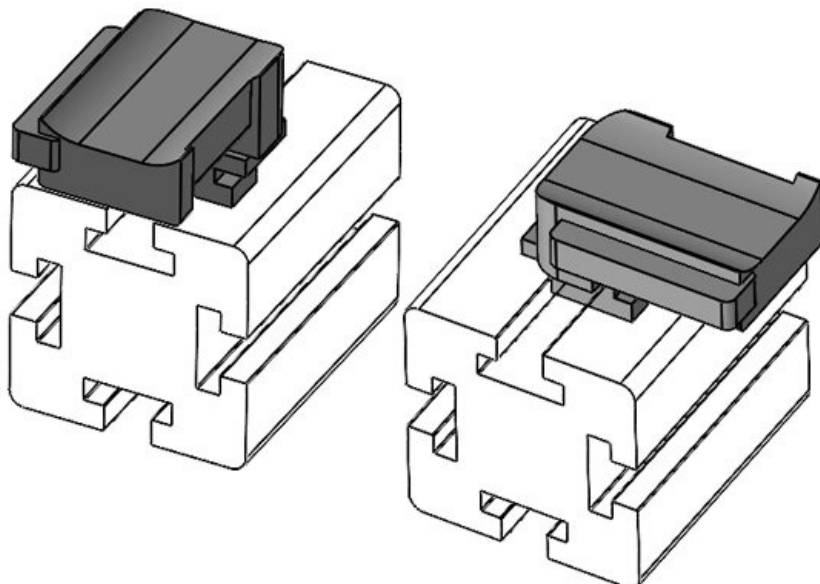

KBH-R 24 Bosch Rexroth G8

Part No.	61055	Mounting	18 mm
EAN	4251269331	height	
	541		
Package quantity	10		
Suitable for:	KLKB 200 x 13, KLB 10, KLB 15, KLB 20		
Length	38 mm		
Width	24,5 mm		
Height	22,5 mm