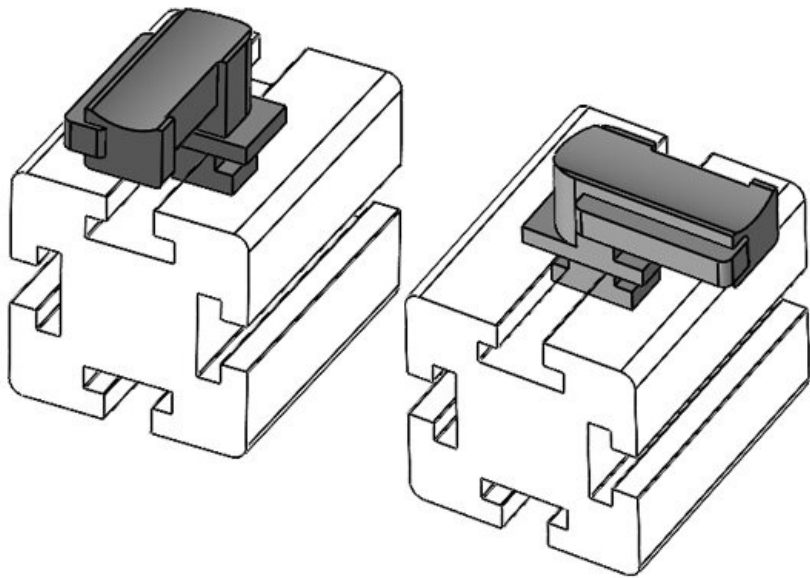

KBH-R 12 MiniTec G8

Part No.	61048	Mounting	16,5 mm
EAN	4251269331	height	
	473		
Package quantity	10		
Suitable for:	KLKB 200 x 13, KLB 10, KLB 15		
Length	34 mm		
Width	13,5 mm		
Height	23 mm