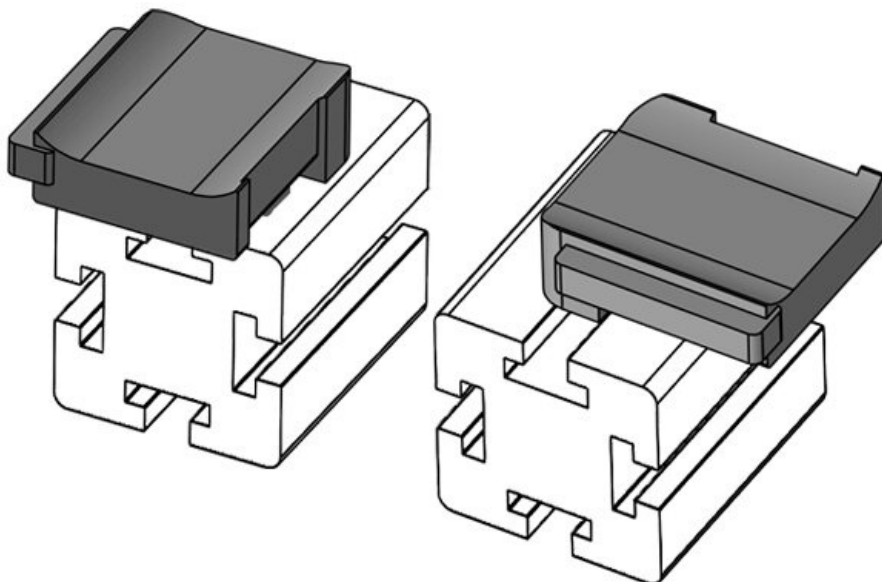

KBH-R 36 item G6

Part No.	61063.9005	Mounting	19 mm
EAN	4251269333	height	
	545		
Package quantity	50		
Suitable for:	KLKB 300 x 17, KLB 15, KLB 20, KLB 25		
Length	43 mm		
Width	36,5 mm		
Height	24,5 mm