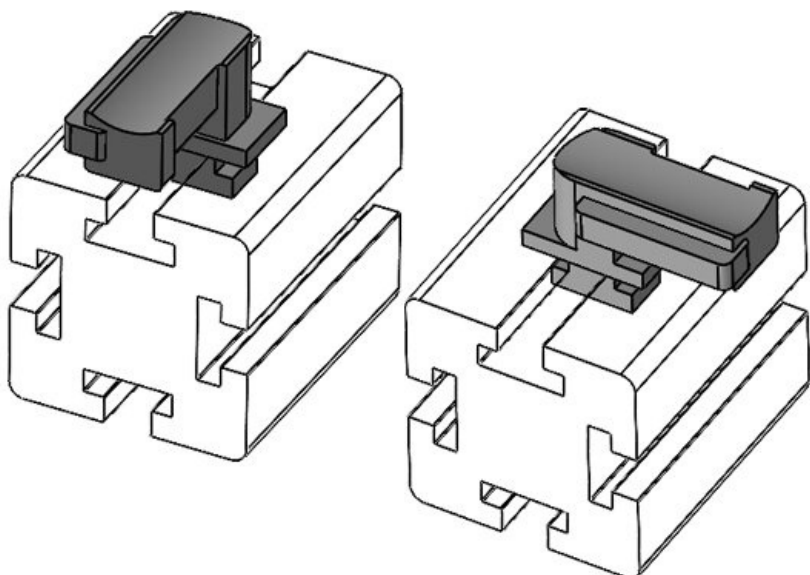

KBH-R 12 MiniTec / item G8

Part No.	61051.9005	Mounting	16,5 mm
EAN	4251269331	height	
	695		
Package quantity	50		
Suitable for:	KLKB 200 x 13, KLB 10, KLB 15		
Length	34 mm		
Width	13,5 mm		
Height	24,5 mm