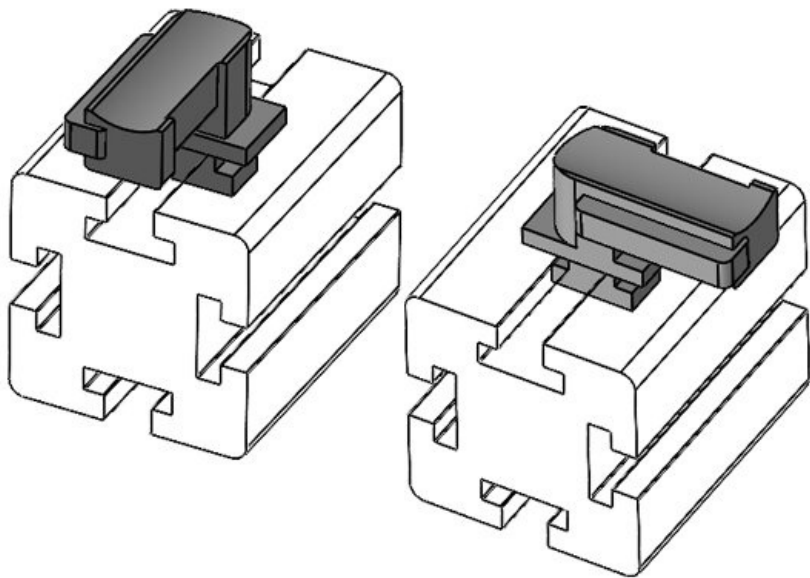

KBH-R 12 MiniTec G8

Part No.	61048.9005	Mounting	16,5 mm
EAN	4251269331	height	
	664		
Package quantity	50		
Suitable for:	KLKB 200 x 13, KLB 10, KLB 15		
Length	34 mm		
Width	13,5 mm		
Height	23 mm