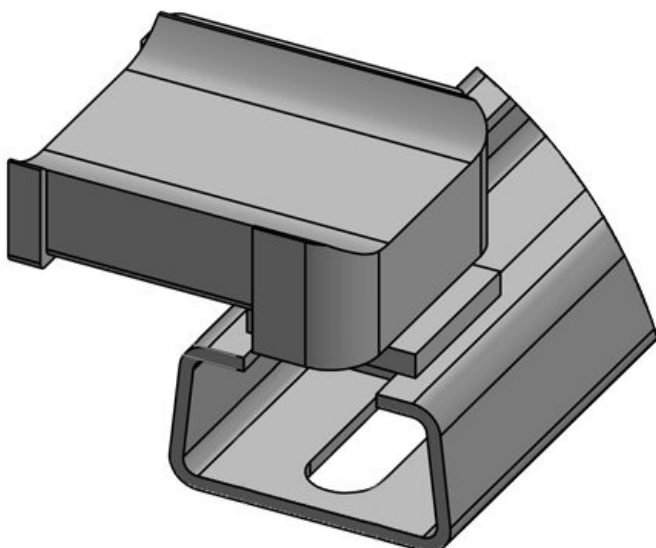

Part No.	61078	Mounting	19 mm
EAN	4251269334	height	
	795		
Package quantity	10		
Suitable for:	KLKB 200 x 13, KLB 10, KLB 15, KLB 20		
Length	47,5 mm		
Width	20 mm		
Height	23,5 mm		

KBH-R 36 C