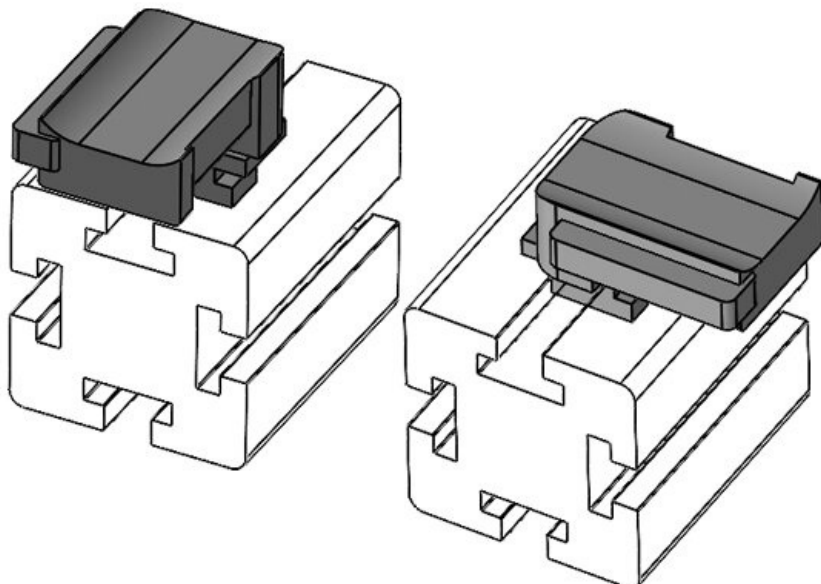

KBH-R 24 MiniTec / item G8

Part No.	61052	Mounting	18 mm
EAN	4251269331	height	
	510		
Package quantity	10		
Suitable for:	KLKB 200 x 13, KLB 10, KLB 15, KLB 20		
Length	38 mm		
Width	24,5 mm		
Height	26 mm