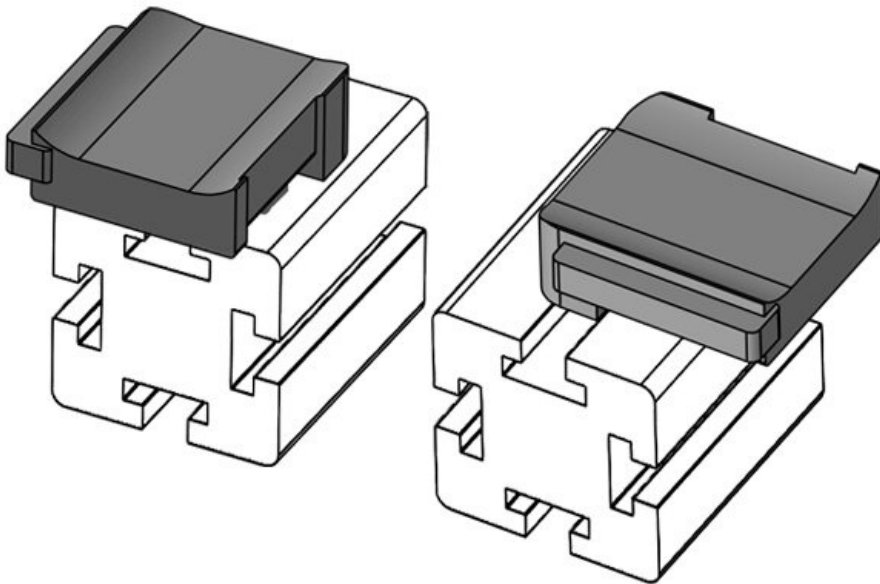

KBH-R 36 80/20 (25 x 25 mm)

Part No.	61086	Mounting	19 mm
EAN	4251269334	height	
Package quantity	955		
Suitable for:	10		
	KLKB 300 x 17, KLB 15, KLB 20, KLB 25		
Length	43 mm		
Width	36,5 mm		
Height	24 mm