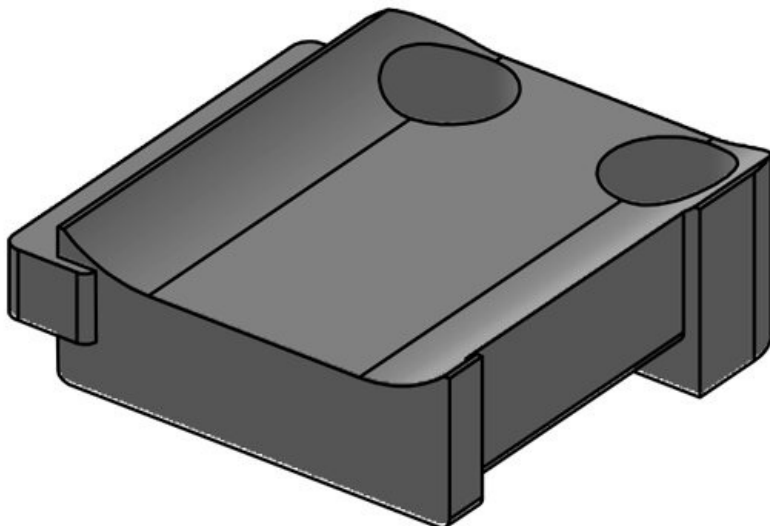

KBH-S 36-2 M5

Part No.	61033.9005	No. of screw	2
EAN	4251269331	holes	
	626	Diam. of screw	5,3 mm
Package quantity	50	holes	
Suitable for:	KLKB 300 x 17, KLB 15, KLB 20, KLB 25		
Length	43 mm		
Width	36,5 mm		
Height	16 mm