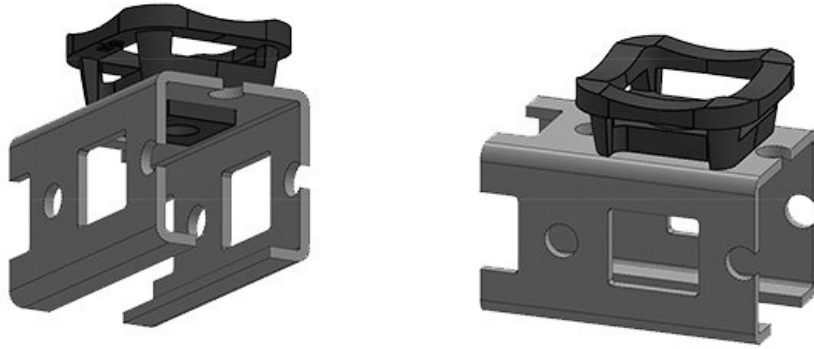

KBH-R

Part No. **61018** Mounting **9,5 mm**
EAN **4251269315** height
893
Package **100**
quantity
Suitable for: **KLKB 200 x**
7, KLKB 200
x 13, KLB 10
Length **25 mm**
Width **25 mm**
Height **13 mm**

KBH-R 12 R G9.5