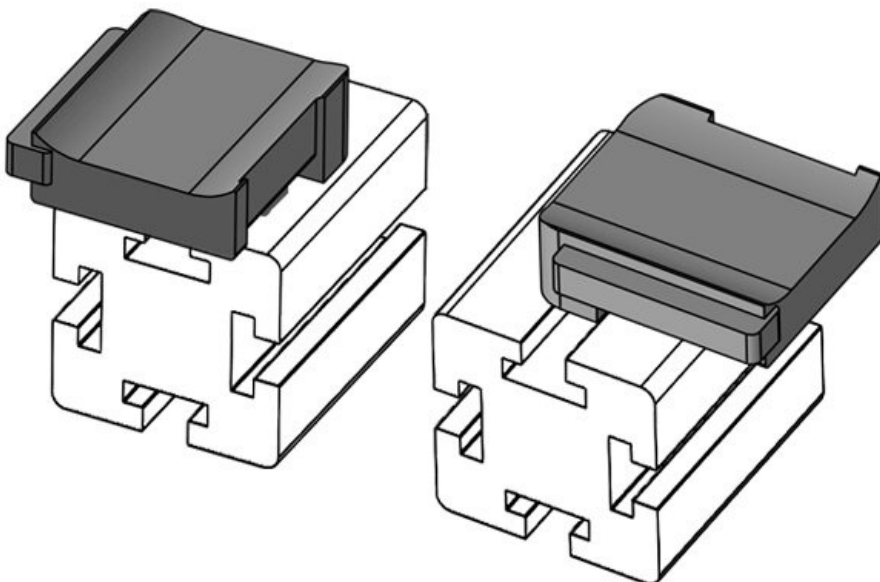

KBH-R 36 80/20 (25 x 25 mm)

Part No.	61086.9005	Mounting	19 mm
EAN	4251269334	height	
Package quantity	993		
Suitable for:	50		
	KLKB 300 x 17, KLB 15, KLB 20, KLB 25		
Length	43 mm		
Width	36,5 mm		
Height	24 mm