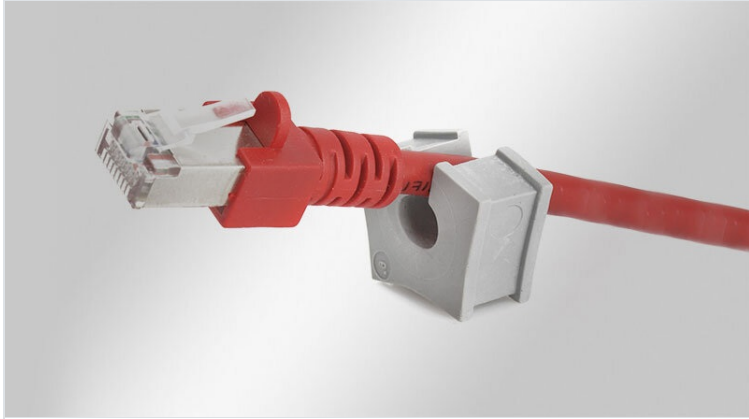

QT | Cable grommets for QUICK systems

for cable diameters 1 - 15 mm / IP54

The QT range supports cable diameters from 1 to 15 mm. They are used with the following cable entry frames:

- [KEL-QUICK](#)
- [QVT](#)
- [QVT-CLICK](#)
- [KEL-QTA](#)

QT grommets enable a sealing of the cables with IP54.

When using double or quadruple grommets the cable density of cable entry frames and cable glands can be greatly increased. The multi-hole model range QT is designed for cable diameters from 1 to 6 mm. icotek also offers special cable grommets for e.g. ASI lines.

When installing the QT grommets in multiple rows, the flat sides should be facing each other. This allows the flat sides to match up and provide a secure seal.

IP54

C_{RU}US

RIWA

HL3
EN 45545-2

ECOLAB
certified

RoHS
compliant

REACH
COMPLIANCE

Made in
Germany

Specifications

IP rating (EN 60529)	IP54
Material	Elastomer
Flame class	UL94-V0, self-extinguishing
Operating temperature	-40 C° to 100 C°
Properties	silicone free, halogen free