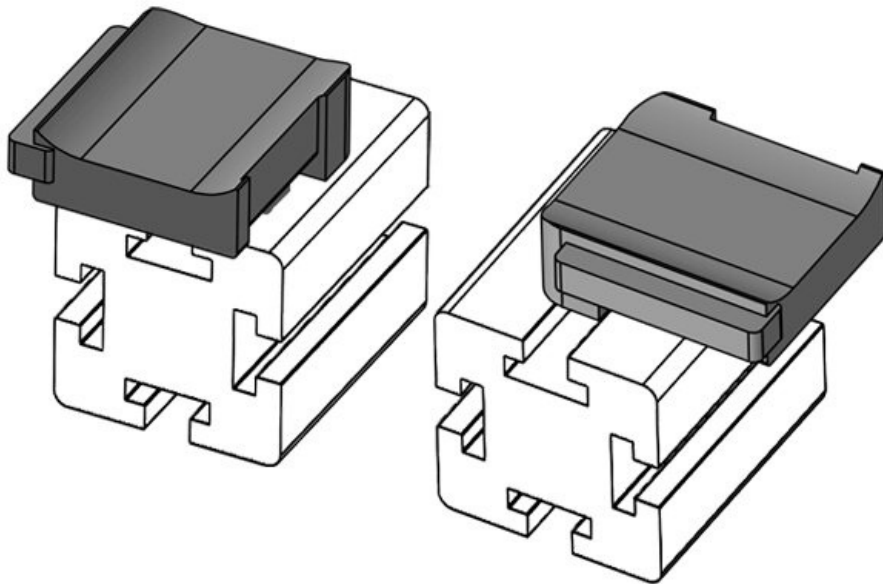

KBH-R 36 MiniTec G8

Part No.	61050.9005	Mounting	19 mm
EAN	4251269331	height	
Package quantity	50		
Fits KLKB | KLB:	KLKB 300 x 17, KLB 15, KLB 20, KLB 25		
Length	43 mm		
Width	36,5 mm		
Height	23 mm