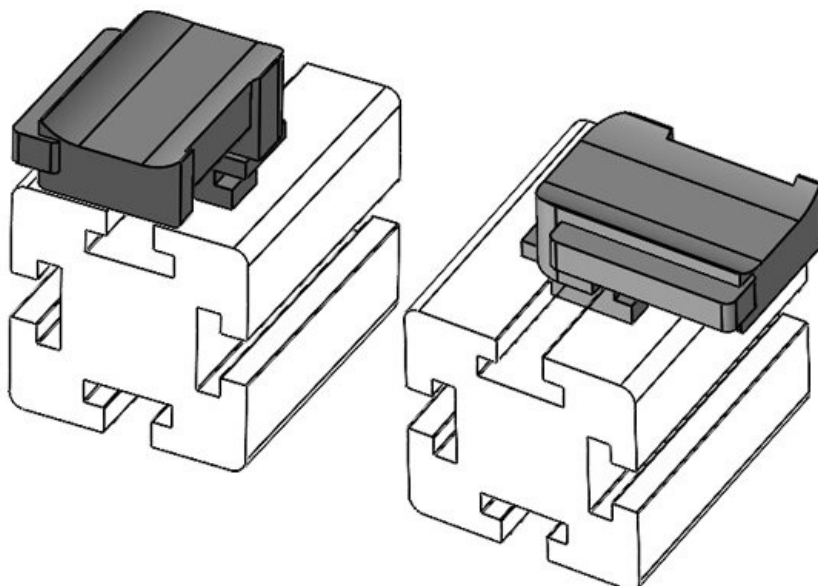

KBH-R 24 item G6

Part No.	61062.9005	Mounting	18 mm
EAN	4251269333	height	
Package quantity	538		
Fits KLKB | KLB:	50		
Length	KLKB 200 x 13, KLB 10, KLB 15, KLB 20		
Width	38 mm		
Height	24,5 mm		
	26 mm