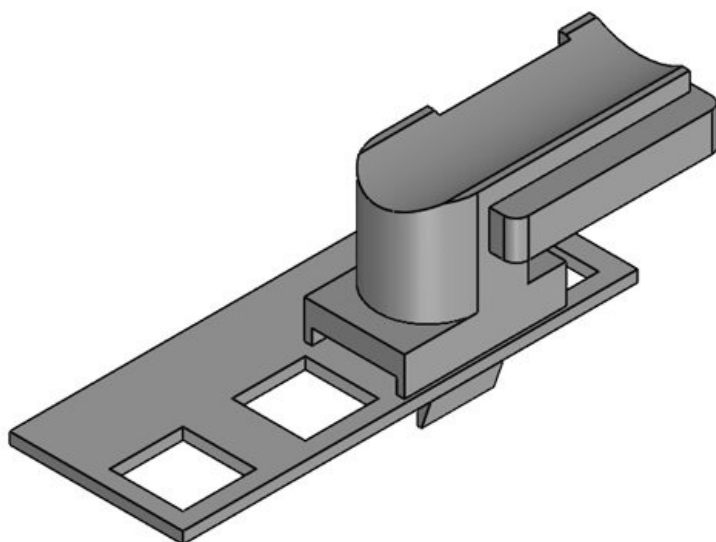

Part No. **61073** Mounting height **16,5 mm**
EAN **4251269333750**
Package quantity **10**
Fits KLKB | **KLKB 200 x 13, KLB 10, KLB 15**
KLB:
Length **34 mm**
Width **13,5 mm**
Height **24,5 mm**

KBH-R 12 R G9.5