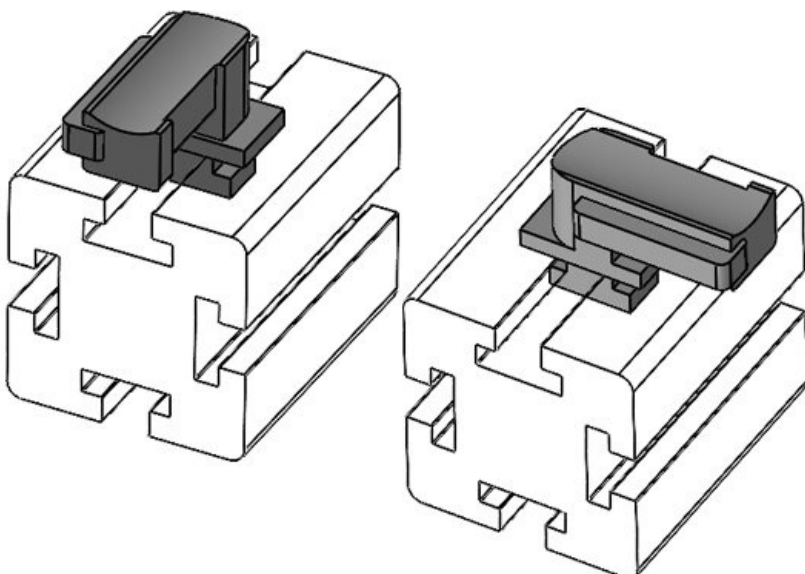

KBH-R 12 MiniTec / item G8

Part No.	61051	Mounting	16,5 mm
EAN	4251269331	height	
Package quantity	10		
Fits KLKB | KLB:	KLKB 200 x 13, KLB 10, KLB 15		
Length	34 mm		
Width	13,5 mm		
Height	24,5 mm