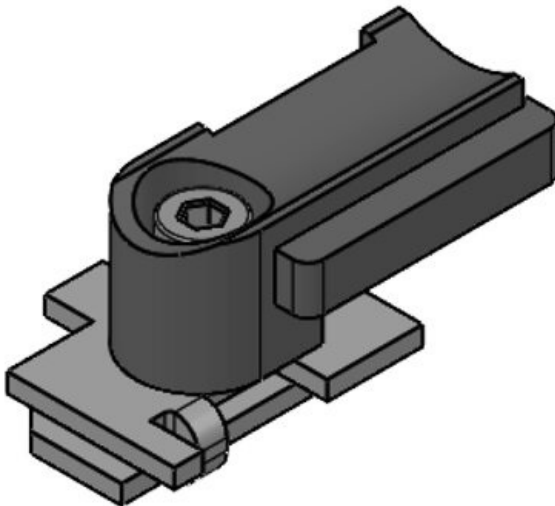

Part No.	61070	Mounting	13,5 mm
EAN	4251269333	height	
	675		
Package quantity	10		
Fits KLKB | KLB:	KLKB 200 x 13, KLB 10, KLB 15		
Length	41 mm		
Width	22,5 mm		
Height	20 mm