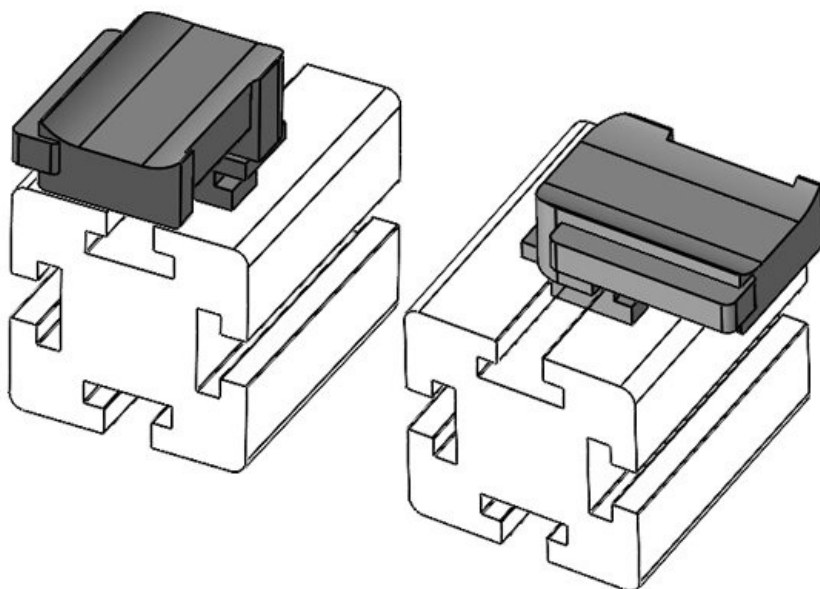

KBH-R 24 MayTec PG40 G8.3

Part No.	61066	Mounting	18 mm
EAN	4251269333	height	
Package quantity	576		
Fits KLKB | KLB:	10		
Length	KLKB 200 x 13, KLB 10, KLB 15, KLB 20		
Width	38 mm		
Height	24,5 mm		
	26 mm