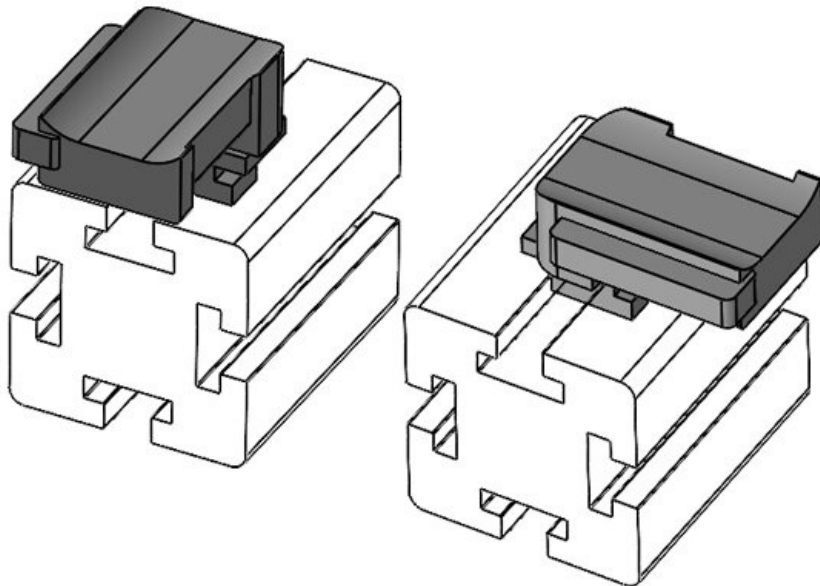

KBH-R 24 MiniTec / item G8

Part No.	61052	Mounting	18 mm
EAN	4251269331	height	
Package quantity	510		
Fits KLKB | KLB:	10		
	KLKB 200 x 13, KLB 10, KLB 15, KLB 20		
Length	38 mm		
Width	24,5 mm		
Height	26 mm