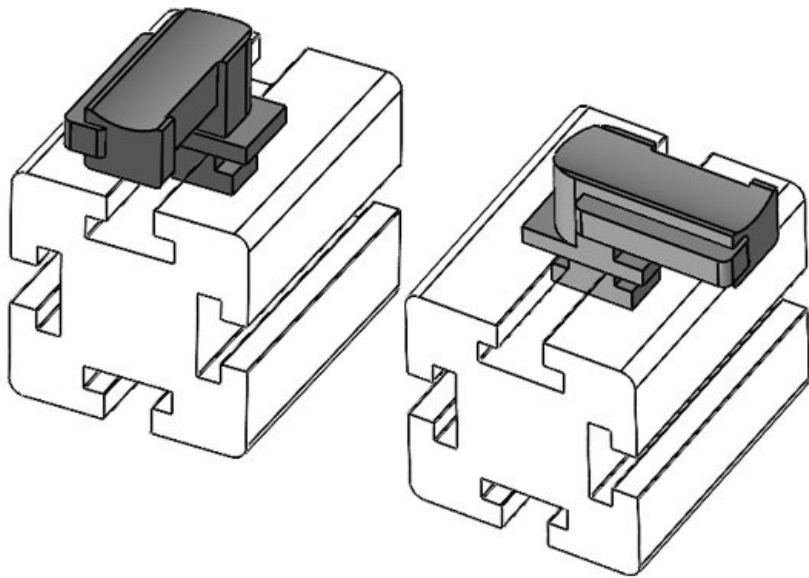

KBH-R 12 item G6

Part No.	61061.9005	Mounting	16,5 mm
EAN	4251269333	height	
Package quantity	521		
Fits KLKB | KLB:	50		
Length	KLKB 200 x 13, KLB 10, KLB 15		
Width	34 mm		
Height	13,5 mm		
	24,5 mm