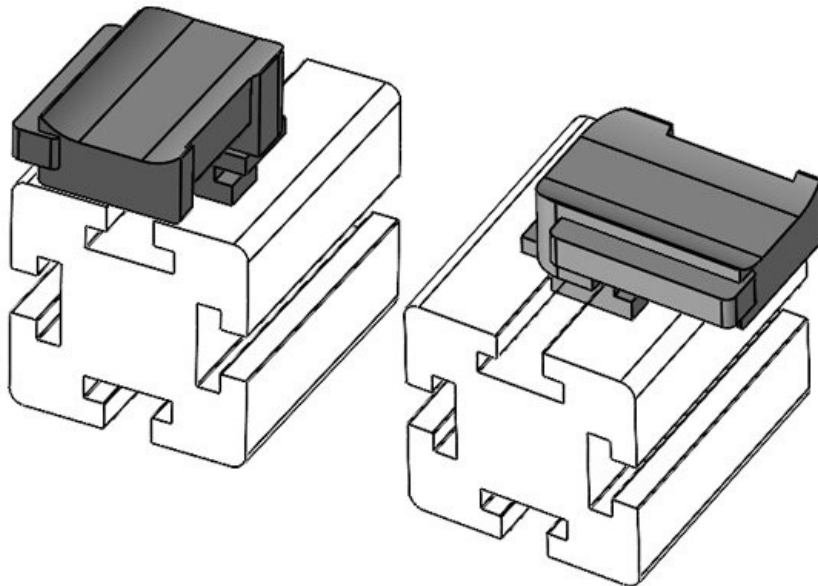

KBH-R 24 item G6

Part No.	61062	Mounting	18 mm
EAN	4251269333	height	
Package quantity	491		
Fits KLKB | KLB:	10		
Length	KLKB 200 x 13, KLB 10, KLB 15, KLB 20		
Width	38 mm		
Height	24,5 mm		
	26 mm