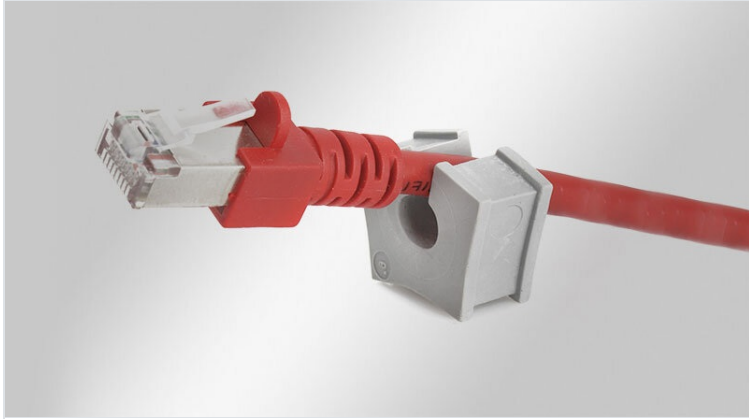

QT | Cable grommets for QUICK systems

for cable diameters 1 - 15 mm / IP54

The QT range supports cable diameters from 1 to 15 mm. They are used with the following cable entry frames:

- [KEL-QUICK](#)
- [QVT](#)
- [QVT-CLICK](#)
- [KEL-QTA](#)

QT grommets enable a sealing of the cables with IP54.

When using double or quadruple grommets the cable density of cable entry frames and cable glands can be greatly increased. The multi-hole model range QT is designed for cable diameters from 1 to 6 mm. icotek also offers special cable grommets for e.g. ASI lines.

When installing the QT grommets in multiple rows, the flat sides should be facing each other. This allows the flat sides to match up and provide a secure seal.

Specifications

IP rating (EN 60529)	IP54
Material	Elastomer
Flame class	UL94-V0, self-extinguishing
Operating temperature	-40 C° to 100 C°
Properties	silicone free, halogen free

Advantages & Benefits

- Enable routing of pre-terminated cables through cable entry frames and split cable glands
- Available for a large range of cable diameters
- Greatly increased cable density when using double or quadruple grommets