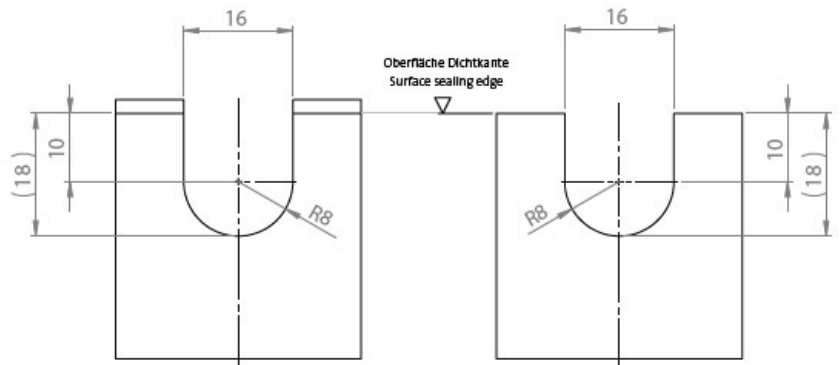

Ausbruch ohne Nut

Cut-out without groove