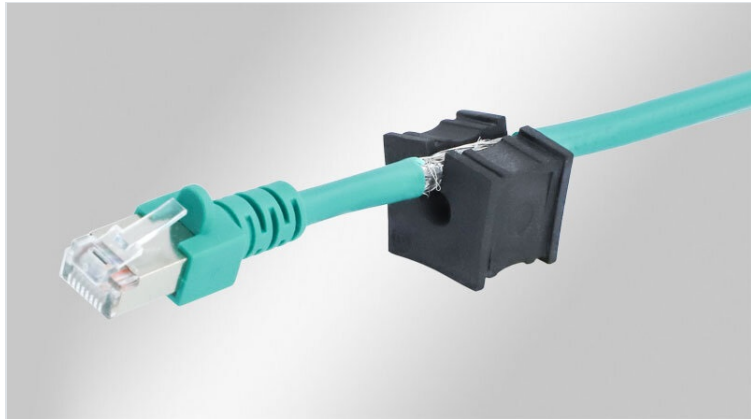

EMC-KT | EMC-kabeldoorvoeren

voor diameters 2 - 33 mm

WE
CONTROL
COMPONENTS

[Bestel direct online @ CC Nederland »](#)

[Voor aanvragen uit België klik hier »](#)

RoHS
compliant

Made in
Germany

The cable grommets type EMC-KT are made of a very conductive elastomer. Thus, disturbances are dissipated from the cable shield directly via the grommet, the frame and the flat gasket. This ensures full-area protection against field-bound interference!

Suitable for:

- [EMC-KEL-U cable entry frames](#)
- [EMC-KEL-DS cable entry frames](#)
- [EMC-KVT-DS cable glands](#)

The model range EMC-KT small is designed for cable diameters from 2 to 16 mm. Cable grommets EMC-KT large accept a wide range of cable diameters from 13 to 33 mm.

When using double or quadruple grommets the cable density of cable entry frames and cable glands can be greatly increased.

When installing the small grommets in multiple rows, the flat sides should be facing each other.