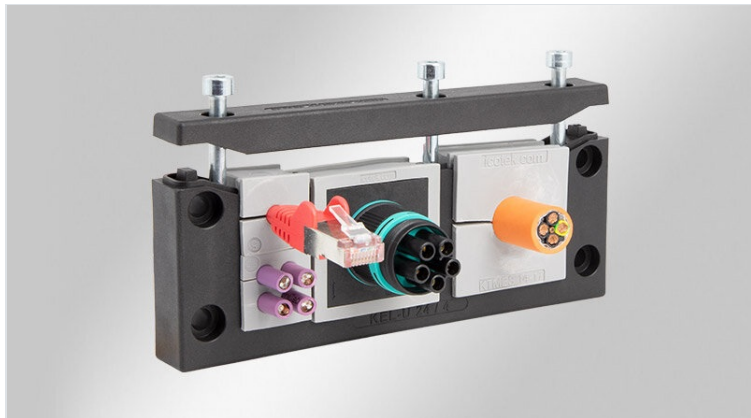

KEL-U | KEL-E | Gedeelde kabelinvoerframes

voor kabels met connectoren / IP54 / UL Type 12

WE
CONTROL
COMPONENTS

[Bestel direct online @ CC Nederland »](#)

[Voor aanvragen uit België klik hier »](#)

Split cable entry system for routing cables with connectors providing an IP54 / UL Type 12 rating. Routing, sealing and providing strain relief for cable diameters from 1 to 35 mm.

The cable entry system is easy to install. Cable grommets are placed into compartments and are securely fixed to the frame during assembly.

The KEL-U frames match exactly the cut-out dimensions for 10-, 16- and 24-pin standard industrial connectors. Either a cut-out of 36 mm or 46 mm in height can be chosen depending on the cables being routed. The KEL-U-B frame matches the cut-out dimensions of 46 × 46 mm measuring instruments.

For tool-free assembly / disassembly of the cable entry frames the snap mounting frame KEL-SNAP can be used.

The single-row versions KEL-E are particularly suited for flat connectors. The small frames are ideal for applications with limited space.

A flat rubber gasket is included in the shipment.

This product is available in different versions: With steel screws or stainless steel screws. It is also possible to integrate threaded bushings. Please ask us about your desired variant.

The version with threaded bushings enables the cable entry frame to be screwed onto the housing from the inside out. This protects against vandalism and tampering with the housing from the outside.

Specificaties

IP-classificatie (EN 60529)	IP54
UL Type (UL 50E)	UL Type 12
Materiaal	Polyamide
Vlam klasse	UL94-V0, zelfdovend
Temperatuur	-40 C° tot 140 C°
Eigenschappen	trillingsbestendig, UV-bestendig, zonder siliconen, corrosiebestendig (RVS uitvoering), halogeenvrij
Montage type	Snap-in met KEL-SNAP, Schroefbevestiging
Montage hoogte	17 mm

Producttypes en maten

Art.nr.	54241
EAN	4251269315725
Aantal	10
Voor aantal kabels	40
Max. kabeldiameter	17 mm
Lengte	147 mm
Breedte	58 mm

Voordelen

- Snelle en eenvoudige assemblage
- Garantie op voorgeconfectioneerde kabels blijft behouden
- Ombouw, reparaties en onderhoud kan snel en eenvoudig
- Hoge kabeldichtheid, veel verschillende doorvoertules
- Trekontlasting conform EN 62444
- Hoge stabiliteit, schokbestendig
- Ruimte besparende vorm
- Sterk verhoogde kabeldichtheid bij gebruik van dubbele of viervoudige doorvoertules

Hoogte	17 mm
Montage hoogte	17 mm
Inbouwmaat	112 × 36 mm
Aantal schroefgaten	4
Diameter van schroefgaten	5,8 mm
Materiaal schroeven	Plaatstaal verzinkt
Geschikt voor tules	10 x KT klein