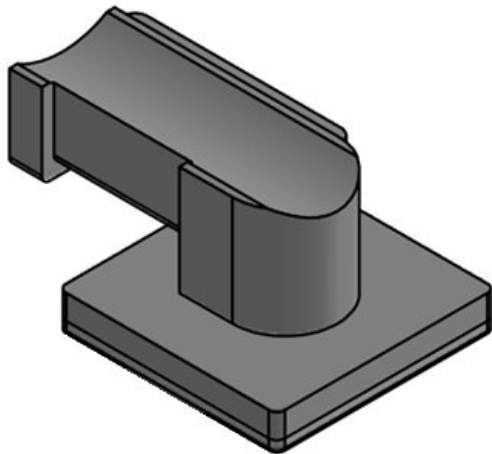

Art.nr. **61080.9005**
EAN **4251269334**
894
Aantal **50**
Suitable for: **KLKB 200 x**
13, KLB 10,
KLB 15
Lengte **41 mm**
Breedte **27 mm**
Hoogte **18 mm**