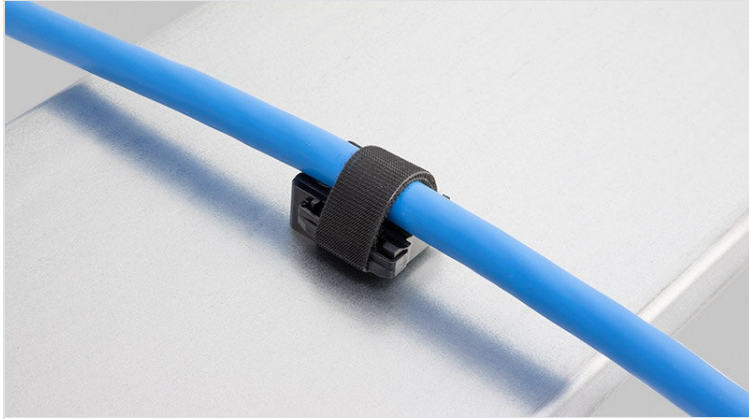

# KBH-houder

voor klittenband kabelbinders

WE  
CONTROL  
COMPONENTS

[Bestel direct online @ CC Nederland »](#)

[Voor aanvragen uit België klik hier »](#)

Hook-and-loop tape holders serve as holders for hook-and-loop cable ties, which can be mounted quickly and easily in a variety of ways. These holders can be used in combination with [hook-and-loop cable ties KLKB](#) and [hook-and-loop tape KLB](#).

The KBH can be installed very quickly: the KBH-R with a 90° twist lock on profiles from Bosch Rexroth, MiniTec, item, MayTec, 80/20 and Rittal and the KBH-S with universal screw installation. There are also self-adhesive versions (KBH-KS) as well as versions for mounting on C-rails and top hat rails.