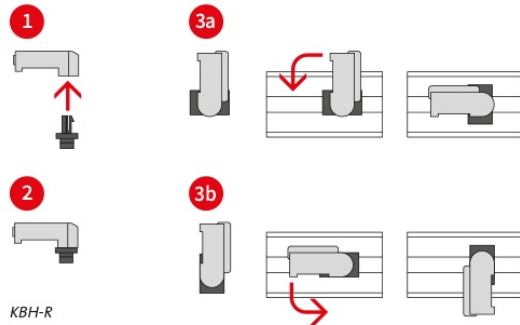

Specificaties

Materiaal	Polyamide
Temperatuur	-40 C° tot 140 C°
Eigenschappen	zonder siliconen, halogeenvrij

Producttypes en maten

Voordelen