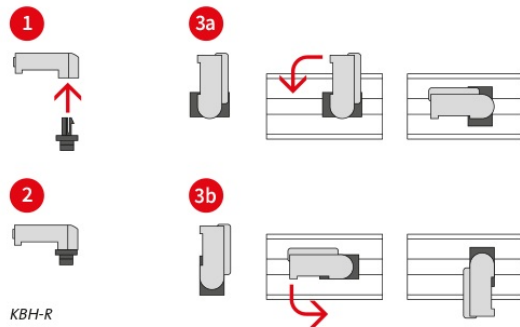

Specifikationer

Material	Polyamid
Temperatur	-40 C° till 140 C°
Egenskaper	silikonfri, halogenfri

Fördelar

Produkttyper och storlekar