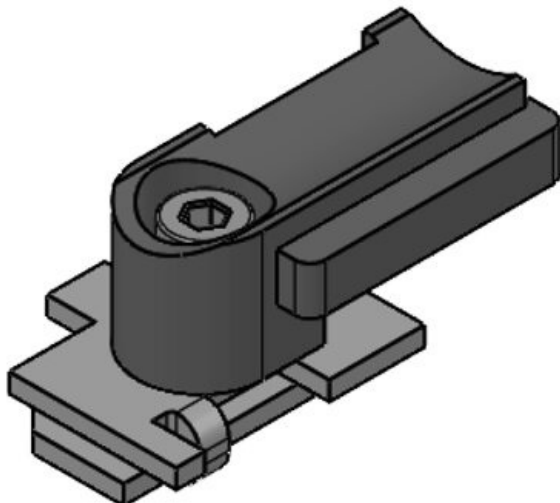

ArtNr. **61070** Monteringshøj **13,5 mm**
EAN **4251269333 d**
675
Antal **10**
Suitable for: **KLKB 200 x**
13, KLB 10,
KLB 15
Längd **41 mm**
Bredd **22,5 mm**
Höjd **20 mm**