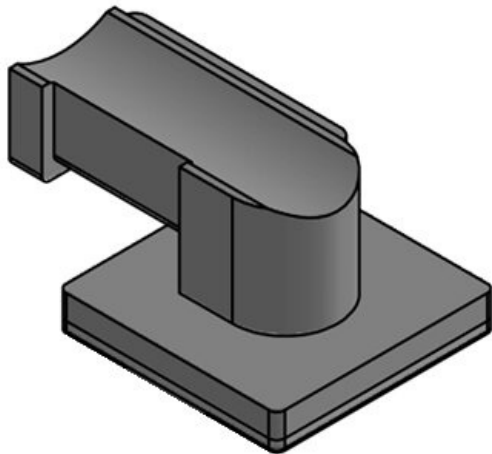

ArtNr. **61080.9005**
EAN **4251269334**
894
Antal **50**
Suitable for: **KLKB 200 x**
13, KLB 10,
KLB 15
Längd **41 mm**
Bredd **27 mm**
Höjd **18 mm**