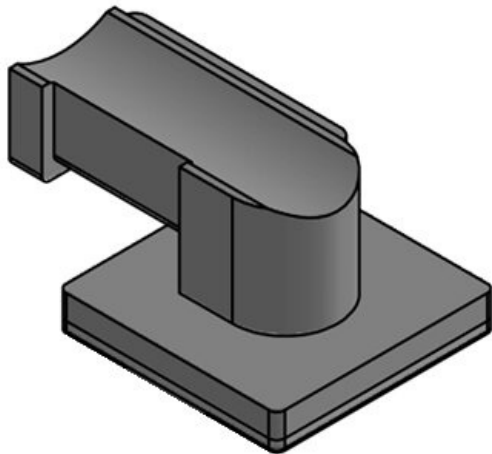

KBH Kardborrehållare

för universell montering och olika monteringsprofiler

RoHS
compliant

Made in
Germany

Hook-and-loop tape holders serve as holders for hook-and-loop cable ties, which can be mounted quickly and easily in a variety of ways. These holders can be used in combination with [hook-and-loop cable ties KLKB](#) and [hook-and-loop tape KLB](#).

The KBH can be installed very quickly: the KBH-R with a 90° twist lock on profiles from Bosch Rexroth, MiniTec, item, MayTec, 80/20 and Rittal and the KBH-S with universal screw installation. There are also self-adhesive versions (KBH-KS) as well as versions for mounting on C-rails and top hat rails.

Fördelar

Produkttyper och storlekar

ArtNr. **61080**
EAN **4251269334**
856
Antal **10**
Suitable for: **KLKB 200 x**
13, KLB 10,
KLB 15
Längd **41 mm**
Bredd **27 mm**
Höjd **18 mm**

ArtNr. **61080.9005**
EAN **4251269334**
894
Antal **50**
Suitable for: **KLKB 200 x**
13, KLB 10,
KLB 15
Längd **41 mm**
Bredd **27 mm**
Höjd **18 mm**