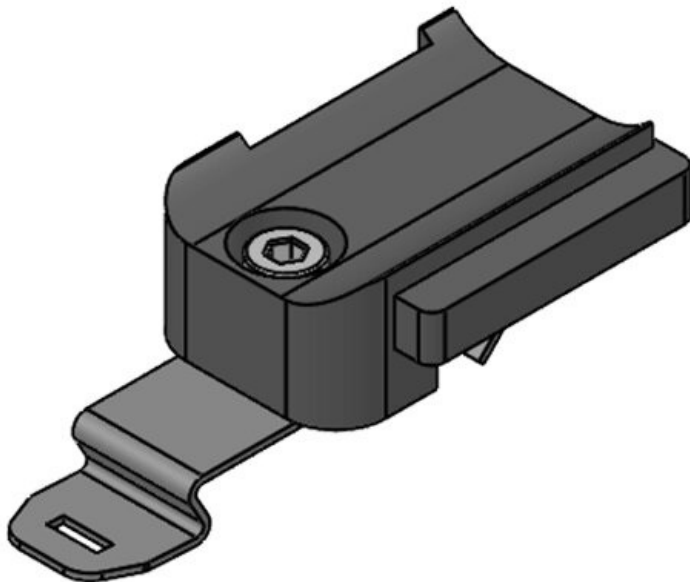

ArtNr. **61069** Monteringshøj **14,8 mm**
EAN **4251269333 d**
644
Antal **10**
Suitable for: **KLKB 200 x**
13, KLB 10,
KLB 15, KLB
20
Längd **62,3 mm**
Bredd **27,1 mm**
Höjd **21,7 mm**