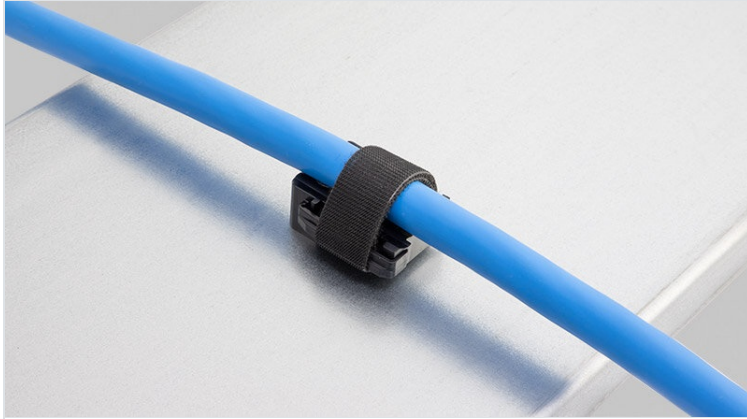

KBH Kardborrehållare

för universell montering och olika monteringsprofiler

RoHS
compliant

Made in
Germany

Hook-and-loop tape holders serve as holders for hook-and-loop cable ties, which can be mounted quickly and easily in a variety of ways. These holders can be used in combination with [hook-and-loop cable ties KLKB](#) and [hook-and-loop tape KLB](#).

The KBH can be installed very quickly: the KBH-R with a 90° twist lock on profiles from Bosch Rexroth, MiniTec, item, MayTec, 80/20 and Rittal and the KBH-S with universal screw installation. There are also self-adhesive versions (KBH-KS) as well as versions for mounting on C-rails and top hat rails.