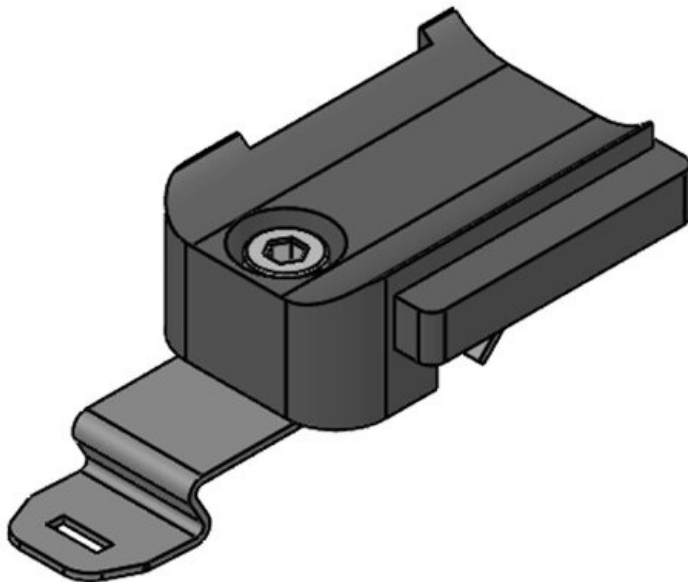

ArtNr. **61069** Monteringshøj **14,8 mm**
EAN **4251269333 d**
644
Antal **10**
Suitable for: **KLKB 200 x**
13, KLB 10,
KLB 15, KLB
20
Längd **62,3 mm**
Bredd **27,1 mm**
Höjd **21,7 mm**