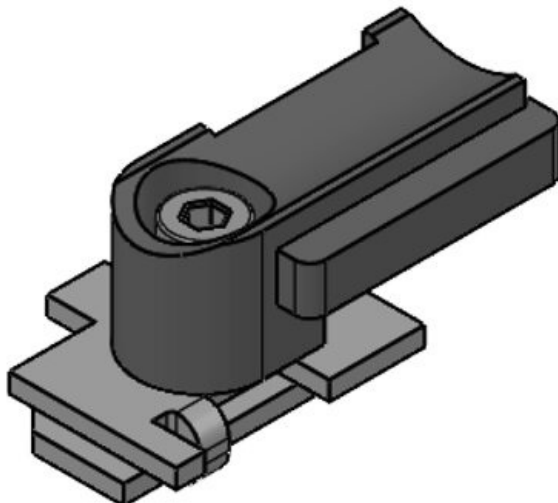

ArtNr. **61070** Monteringshøj **13,5 mm**
EAN **4251269333 d**
675
Antal **10**
Suitable for: **KLKB 200 x**
13, KLB 10,
KLB 15
Längd **41 mm**
Bredd **22,5 mm**
Höjd **20 mm**