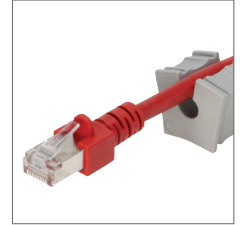

KEL-U 24

Cable entry frames

Configure online now

IP54

V2A anti-corrosive
Also available with stainless steel screws (V2A).

Also available with threaded bushings.

Split KT grommets

Product description

Split cable entry system for routing cables with connectors providing an IP54 / up to UL type 12 rating. Routing, sealing and providing strain relief for cable diameters from 1 to 35 mm. The new cable entry system is easy to install. Cable grommets are placed into compartments and are securely fixed to the frame during assembly. The KEL-U 24 is the same size as a standard 24 pin industrial connector. Use existing tooling for cut outs of either 36 mm or 46 mm in height depending on your cable requirements. All frame systems come with a rubber gasket .

The cable entry frames enable the integration of the new IMAS-Connect™ adapter grommets.