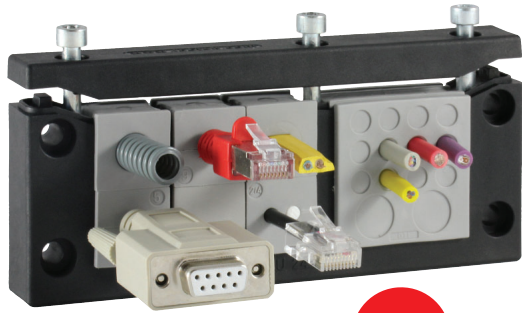

KEL-U 24

Cable entry frames

Configure online now

IP54

V2A anti-corrosive
Also available with stainless steel screws (V2A).

Also available with threaded bushings.

Split KT grommets

Product description

Split cable entry system for routing cables with connectors providing an IP54 / up to UL type 12 rating. Routing, sealing and providing strain relief for cable diameters from 1 to 35 mm. The new cable entry system is easy to install. Cable grommets are placed into compartments and are securely fixed to the frame during assembly. The KEL-U 24 is the same size as a standard 24 pin industrial connector. Use existing tooling for cut outs of either 36 mm or 46 mm in height depending on your cable requirements. All frame systems come with a rubber gasket .

Specifications

Material	Polyamide (PA)
Flame class	UL94-Vo, self-extinguishing
IP rating	IP54, with gasket and correct selection of cable grommets (certified acc. to EN 60529)
UL type rating	UL type 12 (acc. to UL 50E)
Temperature	- 40°C to + 140°C (static)
Properties	Halogen-free, silicone-free
Cut-out dimensions	36/46 × 112 mm / page 220 – 221
Frame depth	17 mm

The cable entry frames enable the integration of the new IMAS-Connect™ adapter grommets.