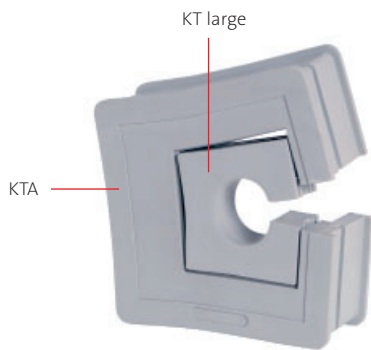

KTF

Grommets for KEL-JUMBO

1.11

Type	Order No.	Clamping range	PU
KTF 00	42371	Blank grommet	1
KTA	42370	Adapter grommet for KT large	1
KTF 34	42376	33 - 36 mm	1
KTF 38	42379	37 - 40 mm	1
KTF 42	42382	41 - 44 mm	1
KTF 46	42385	45 - 48 mm	1
KTF 50	42388	48 - 52 mm	1
KTF 54	42391	53 - 56 mm	1
KTF 58	42394	56 - 60 mm	1
KTF 62	42397	61 - 65 mm	1

Product description

The grommets KTF are suitable for cable diameters up to 65 mm.

Suitable for KEL-JUMBO cable entry frames.

Cables with a comparatively smaller diameter can be utilised with KEL-JUMBO frames by using an adapter grommet.